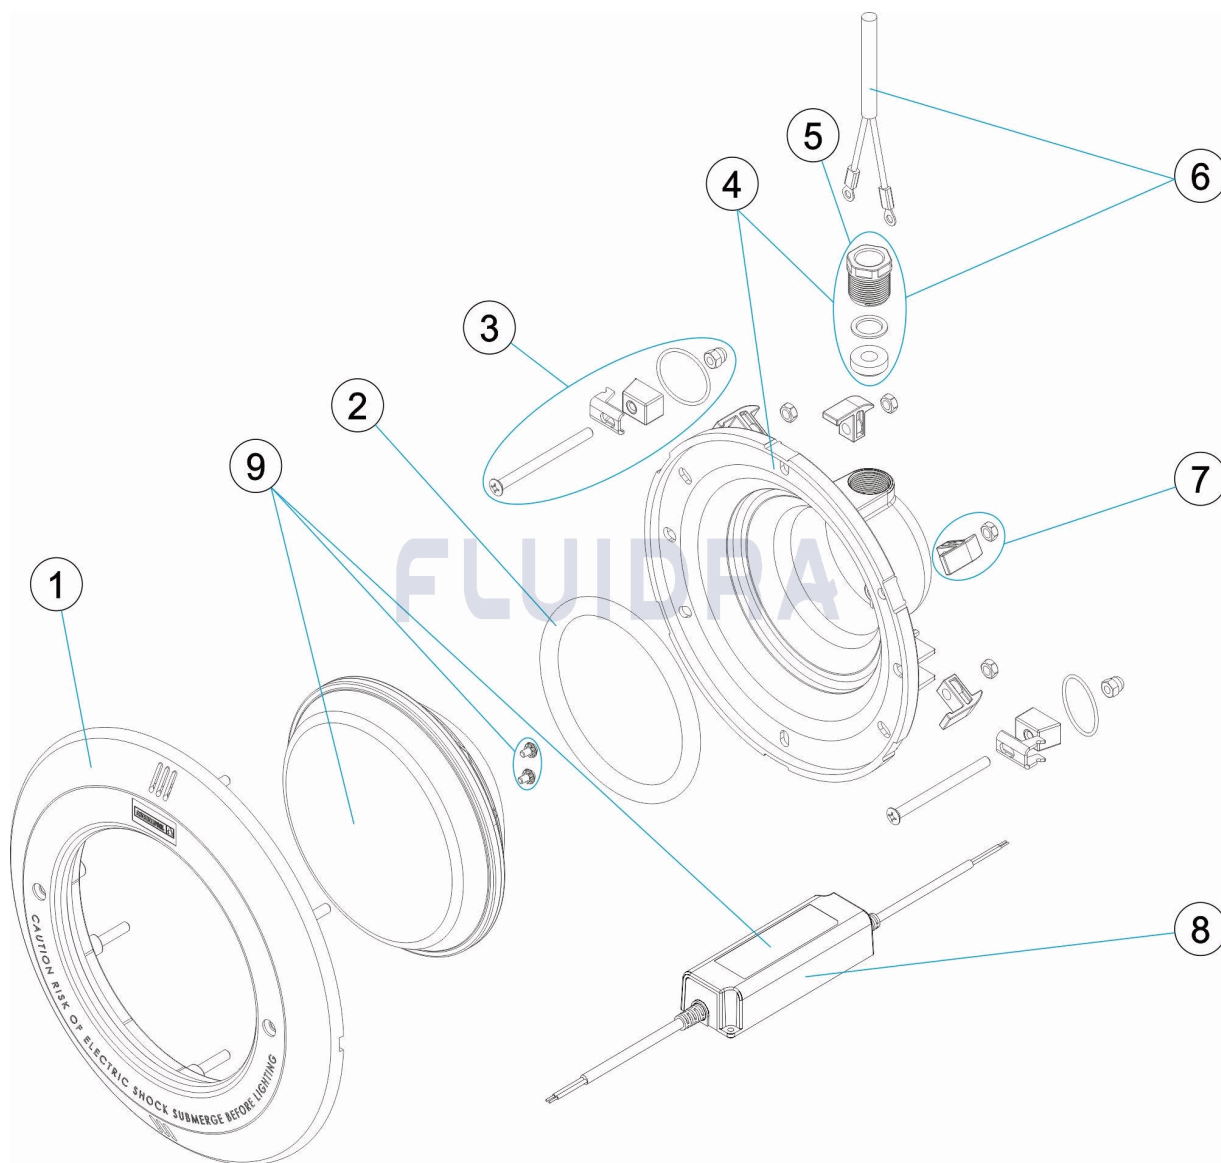

CODE **67517, 67518, 67520, 67521**

DESCRIPTION: **STANDARD PROJECTOR WITH LEDS LAMP**

ENGLISH

POS	CODE	DESCRIPTION	QUANTITY	POS	CODE	DESCRIPTION	QUANTITY
1	* 4403010302	WHITE FACEPLATE		6	4403014003	CABLE FOR UWL LEDS	
1	* 4403010301	S.S. FACEPLATE AND SECURING RING		7	4403010306	LIGHT FIXING CLIP	
2	4403010304	LIGHT O RING		8	* 67511	POWER APV 16W 24VDC	
3	4403016002	LIGHT FIXING FIXTURES A -4		8	* 67512	POWER APV 40W 24VDC	
4	4403016001	BACK COVER M-25		9	* 67515	LIGHTBULB P56 V1.17 W 24VDC WHITE	
5	4403014001	PACKING GLANDUWL LEDS		9	* 67516	LIGHTBULB P56 V2.17 W 24VDC WHITE	