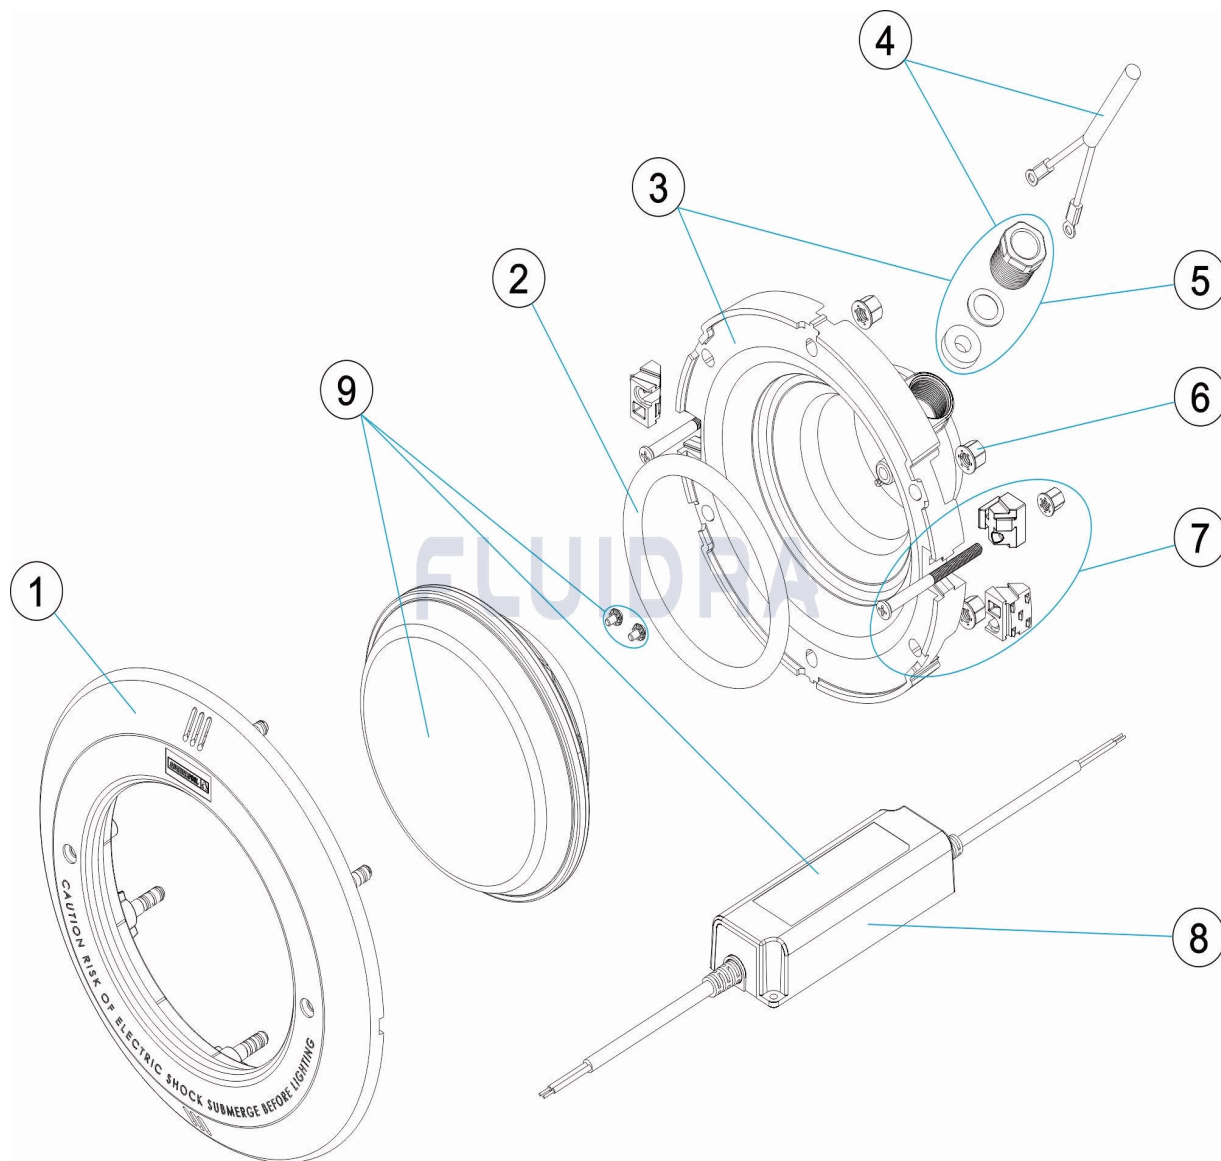

DESCRIPTION: **GLOBAL PROJECTOR WITH LEDS LAMP**

ENGLISH

POS	CODE	DESCRIPTION	QUANTITY	POS	CODE	DESCRIPTION	QUANTITY
1	4403010006	FACE PLATE WHITE GLOBAL		7	4403010002	LIGHT FIXING FIXTURES GLOBAL	
2	4403010304	LIGHT O RING		8	* 67511	POWER APV 16W 24VDC	
3	4403010089	BACK COVER GLOBAL LEDS		8	* 67512	POWER APV 40W 24VDC	
4	4403014003	CABLE FOR UWL LEDS		9	* 67515	LIGHTBULB P56 V1.17 W 24VDC WHITE	
5	4403014001	PACKING GLANDUWL LEDS		9	* 67516	LIGHTBULB P56 V2.17 W 24VDC WHITE	
6	4403010005	LIGHT NUT M-8					