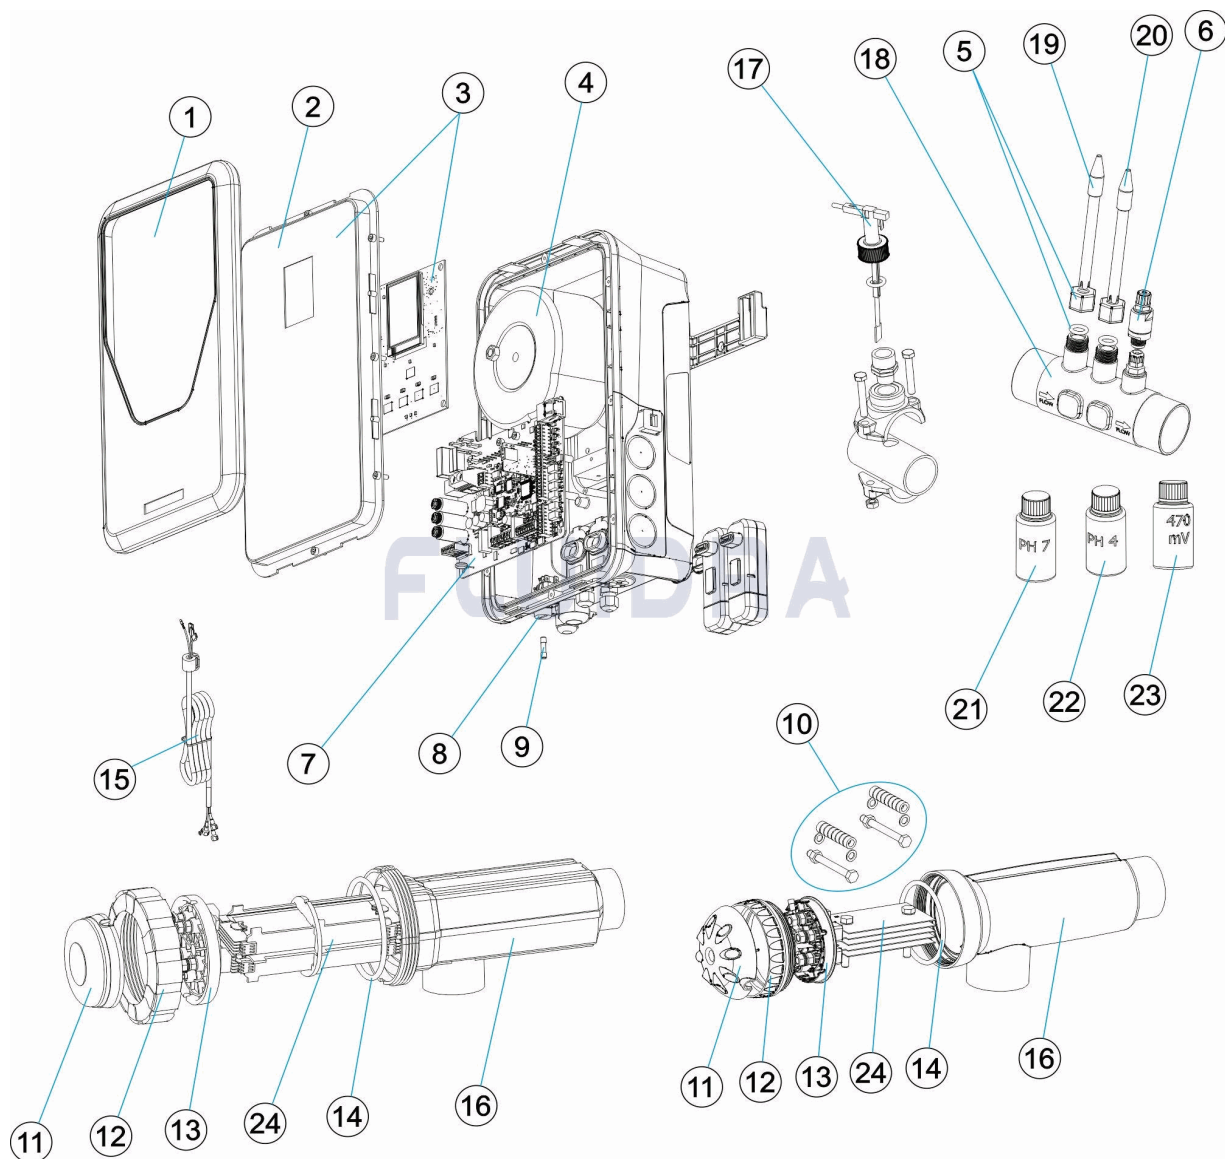

CODICE 70012, 70013, 70014, 70016, 70019, 70021, 70023, 70025, 70031, 70032, 70033, 70035, 70037, 70039, 70040, 70042, 70047, 70048, 73475, 73991, 73992

DESCRIZIONE: ELITE CONNECT

ITALIANO

POS	CODICE	DESCRIZIONE	QUANTITA'	POS	CODICE	DESCRIZIONE	QUANTITA'
1	4408040367	CORNICE FRONTALE ELN GRIGIO		9	* 4408041113	FUSIVILE 2A	
2	4408040366	FRONTALE ELITE CONNECT NERO		9	* 4408041114	FUSIVILE 3A	
3	4408040298	SCHEDA VISORE ELN		9	* 4408041204	FUSIVILE 4A	
4	* 4408041106	TRANSFORMATORE POTENZA 190 VA		10	* 4408040073	ELETTRODI KIT ANCORAGGIO	
4	* 4408041107	TRANSFORMATORE POTENZA 370 VA		11	* 4408040509	PROTECTORE CONTATTI	
4	* 4408041202	TRANSFORMATORE POTENZA 480 VA		11	* 4408041117	COPERCHIO PROTEZIONE CONTATTI	
4	* 4408040299	TRANSFORMATORE 490VA		12	* 4408040508	GHIERA CHIUSURA CELLA	
5	* 4408040604	PORTAELETTODO PE 12MM. X 1/2"		12	* 4408041123	ANELLO FILETTATO CELLA	
5	* 4408040444	PORTA-SONDE		13	* 4408040272	ELETTRODI DI RICAMBIO SOSTEGNO BIP	
6	* 4408040068	VALVOLA INIEZIONE PH-MINUS 3/8"		13	* 4408040074	ELETTRODI DI RICAMBIO RICHIESTA SOST	
7	* 4408040294	CARTA POTENZA ELN-12		14	* 4408040510	GUARNIZIONE COPERCHIO CELLA	

* SI FACCIA RIFERIMENTO AL FOGLIO DELLE OSSERVAZIONI