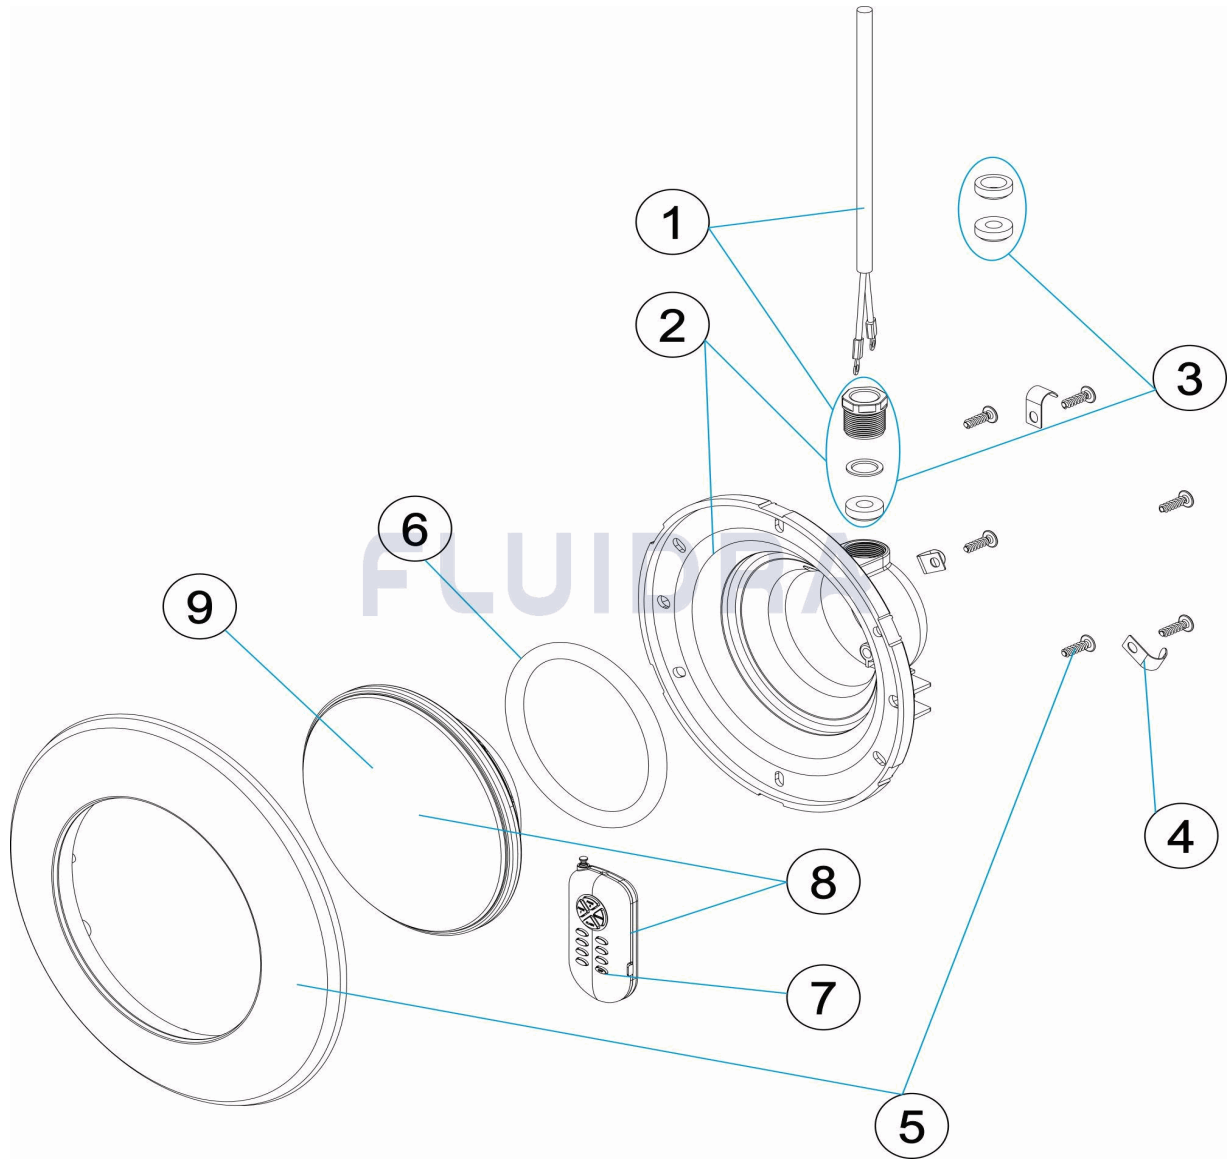

POS	CODE	OBSERVATIONS
7	* 75828	POUR: 71742
8	* 71740	POUR: 71742
9	* 71739	POUR: 71741

PARTS BREAKDOWN

REV.: 3
DATE: 08/04/2022
SHEET: 1/2

1227

CODE 71741, 71742
DESCRIPTION: PAR56 LED LIGHT

ENGLISH

POS	CODE	DESCRIPTION	QUANTITY	POS	CODE	DESCRIPTION	QUANTITY
1	4403014003	CABLE FOR UWL LEDS		6	4403010304	LIGHT O RING	
2	4403016001	BACK COVER M-25		7	* 75828	REMOTE CONTROL	
3	4403010140	PACKING GLANDUWL LEDS		8	* 71740	LAMP P56 LC RGB EAS	
4	4403014304	LIGHT FIXING CLIP		9	* 71739	PAR 56 LC W 12VAC LIGHTBULB	
5	4403014301	FACEPLATE					