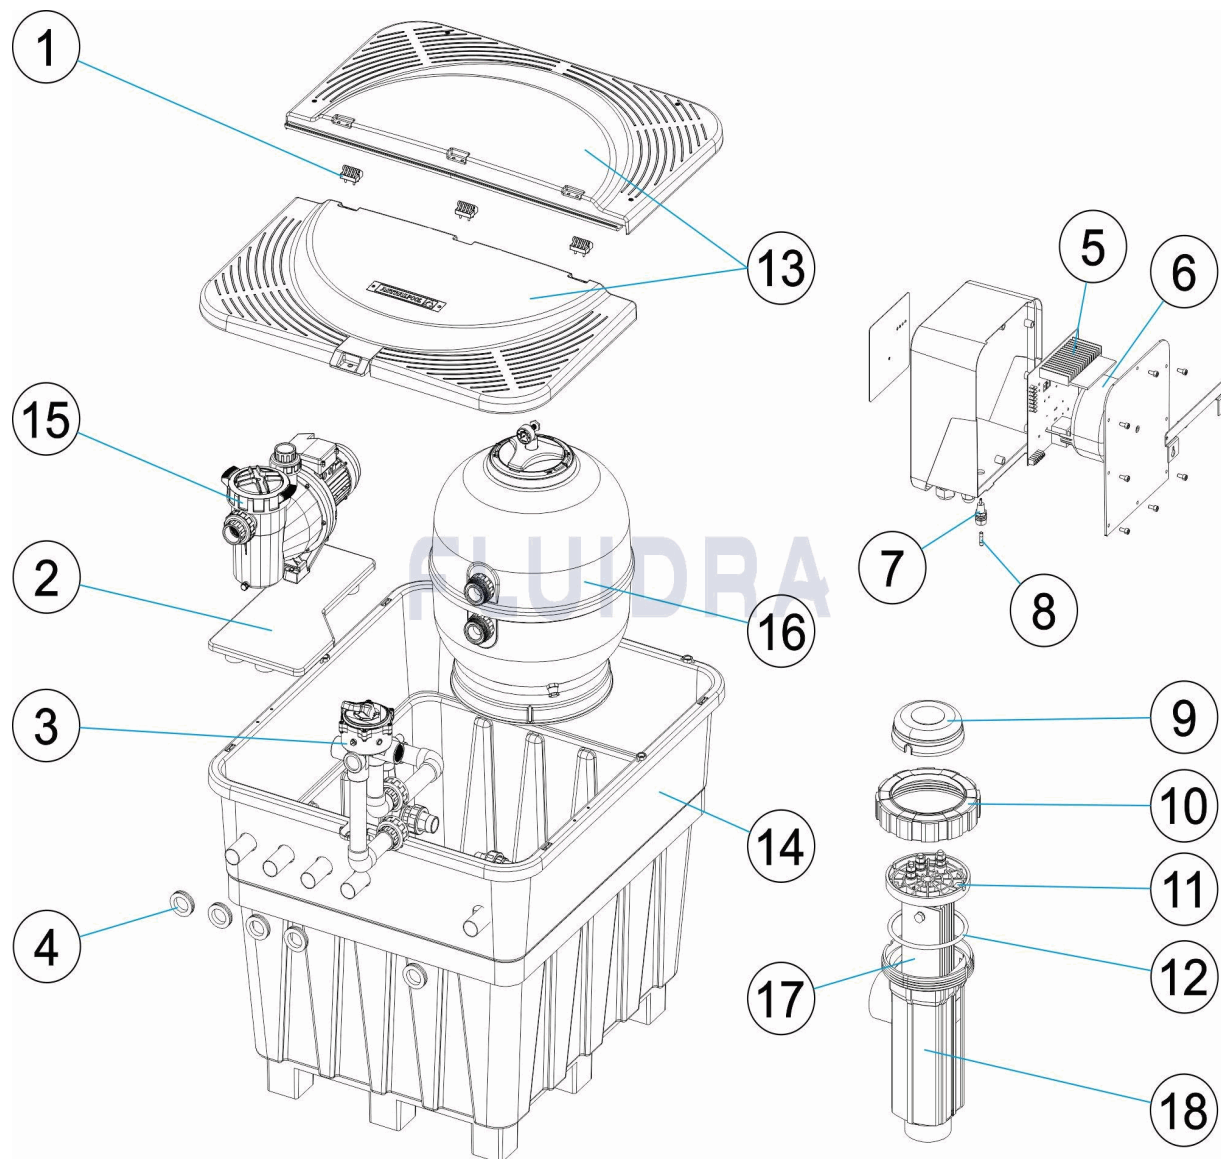

CODE **69831**

DESCRIPTION: **ASTER 600 KEOPS COMPACT HOUSING**

ENGLISH

POS	CODE	DESCRIPTION	QUANTITY	POS	CODE	DESCRIPTION	QUANTITY
1	4404310000	HINGE UNIT		10	4408040508	CLOSINGNUT FOR CELL	
2	4404310001	PUMP SUPPORT		11	4408040272	BIP ELECTRODE HOLDER	
3	4404310002	VALVE UNIT		12	4408040510	CELL EPDM GASKET	
4	4404250107	GUIDE TUBE D.50		13	41479R0002	KEOPS COMPACT HOUSING LID	
5	4408040341	PBA TC LC 21GR		14	41479R0001	KEOPS COMPACT HOUSING BODY	
6	4408040267	POWER TRANSFORMER 230 VA		15	65557	VICTORIA PLUS SILENT PUMP	
7	4408040523	FUSE HOLDER 5X20		16	00499	ASTER FILTERS	
8	4408041113	FUSE 2A		17	70328	ELECTRODE SPARE	
9	4408040509	CONTAC PROTECTION		18	57655	ELECTRODE CELL