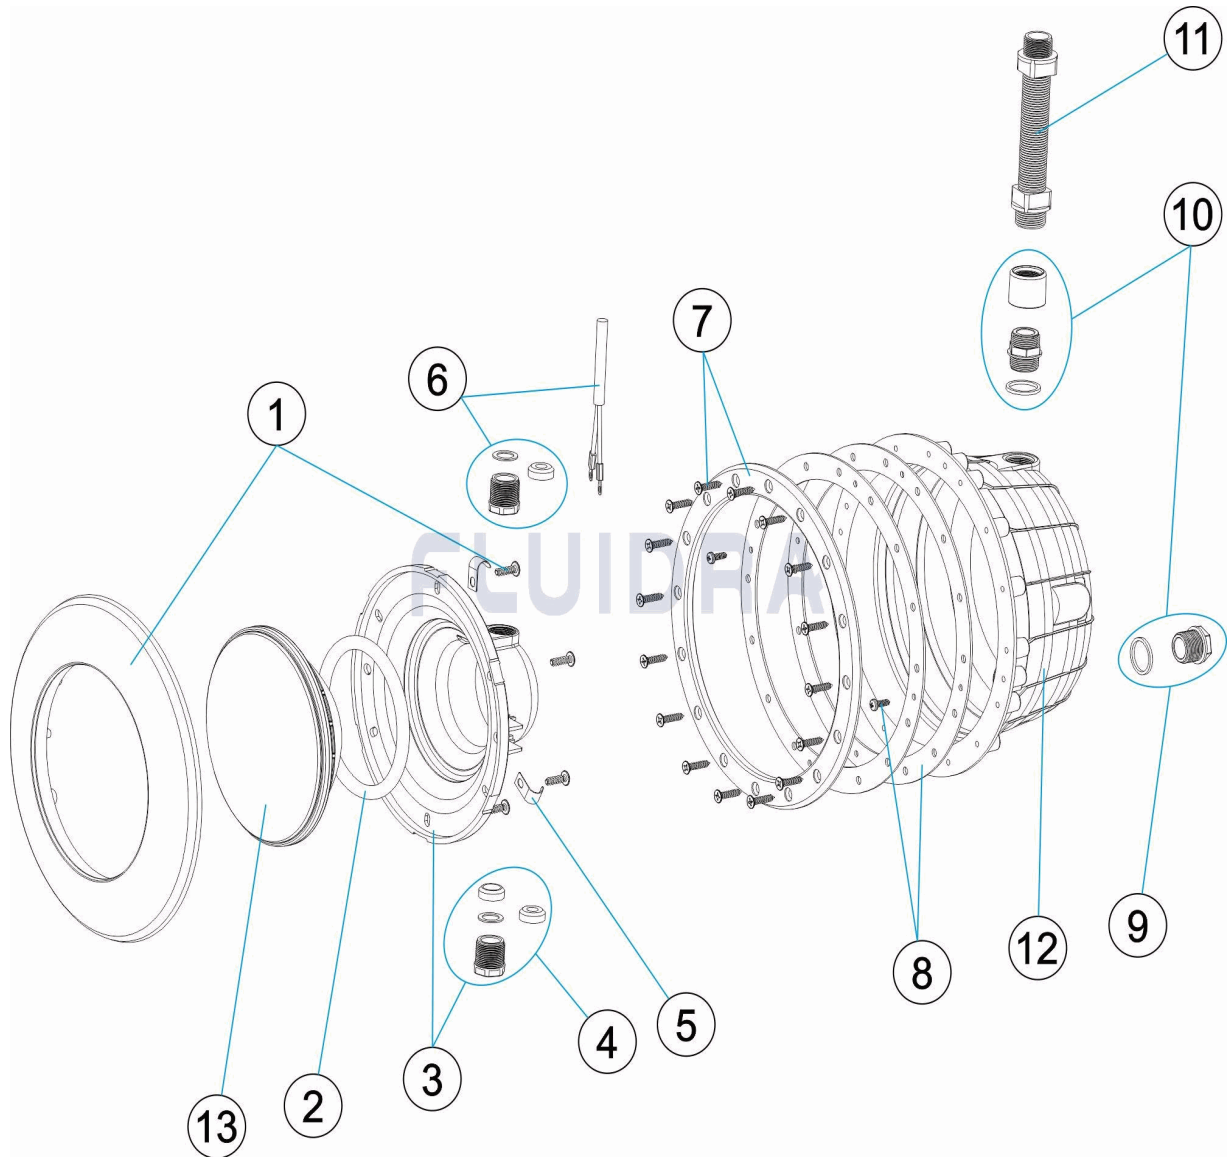

ESPLOSO

REV.: 1
DATA: 09/04/2021
PAG.: 1/2

1340

CODICE **58536**

DESCRIZIONE: **PROIETTORE LED P56 V1 W EASY-LINE**

ITALIANO

POS	CODICE	DESCRIZIONE	QUANTITA'	POS	CODICE	DESCRIZIONE	QUANTITA'
1	* 4403014301	COPRIFLANGIA		7	* 4403010149	FLANGIA FISSAGGIO FARO	
1	* 4403010029	ANELLO FRONTALE FARO EASY-POOL		7	* 4403010150	FLANGIA FISSAGGIO FARO	
1	* 4403010031	ANELLO FRONTALE FARO EASY-POOL		7	* 4403010151	FLANGIA FISSAGGIO FARO	
1	* 4403010073	ANELLO FRONTALE FARO EASY-POOL		8	4403013507	GUARNIZIONE ADESIVA FARO	
2	4403010304	O-RING FARO		9	4403010080	TAPPO	
3	4403016001	CALOTTA FARO M-25		10	4403010313	PRESSACAVI CORPO M-25	
4	4403014001	PRESSACAVI CALOTTA FARO LEDS		11	4403010059	TUBO PASSACAPO M-25	
5	4403014304	CLIP FISSAGGIO FARO		12	07853R0001	NICCHIA PROIETTORE STD M-25 /PP	
6	4403014003	CAVO FARO LEDS		13	73761	LAMPADINA P56 V1.17W 12VAC	
7	* 4403013506	FLANGIA FISSAGGIO FARO (PARKER)					

* SI FACCI RIFERIMENTO AL FOGLIO DELLE OSSERVAZIONI