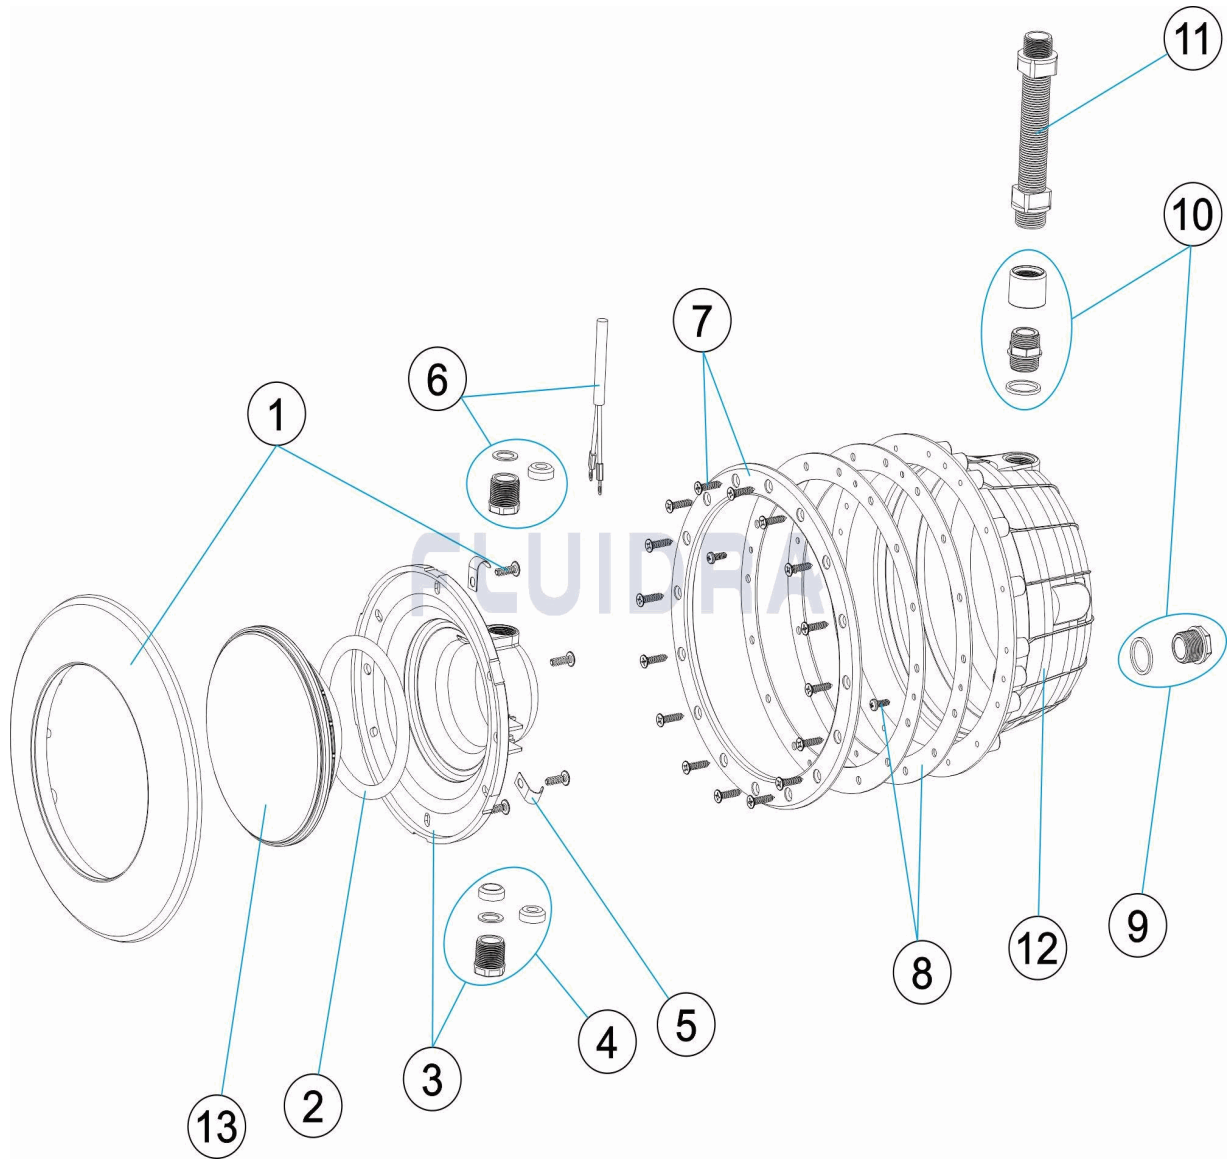

PARTS BREAKDOWN

REV.: 1

1340

DATE: 09/04/2021

SHEET: 1/2

CODE **58536**

DESCRIPTION: **LIGHT LED P56 V1 W EASY-LINE**

ENGLISH

POS	CODE	DESCRIPTION	QUANTITY	POS	CODE	DESCRIPTION	QUANTITY
1	* 4403014301	FACEPLATE		7	* 4403010149	LIGHT FIXING FLANGE	
1	* 4403010029	EASY-POOL LIGHT FACEPLATE		7	* 4403010150	LIGHT FIXING FLANGE	
1	* 4403010031	EASY-POOL LIGHT FACEPLATE		7	* 4403010151	LIGHT FIXING FLANGE	
1	* 4403010073	EASY-POOL LIGHT FACEPLATE		8	4403013507	LIGHT ADHESIVE GASKET	
2	4403010304	LIGHT O RING		9	4403010080	HANDRAIL PLUNG	
3	4403016001	BACK COVER M-25		10	4403010313	BODY PACKING GLAND M-25	
4	4403014001	PACKING GLANDUWL LEDS		11	4403010059	HOSE CONDUIT M-25	
5	4403014304	LIGHT FIXING CLIP		12	07853R0001	FLOODLAMP HOUSING STD M-25 /PP	
6	4403014003	CABLE FOR UWL LEDS		13	73761	LIGHTBULB P56 V1.17W 12VAC	
7	* 4403013506	LIGHT FIXING FLANGE (PARKER)					