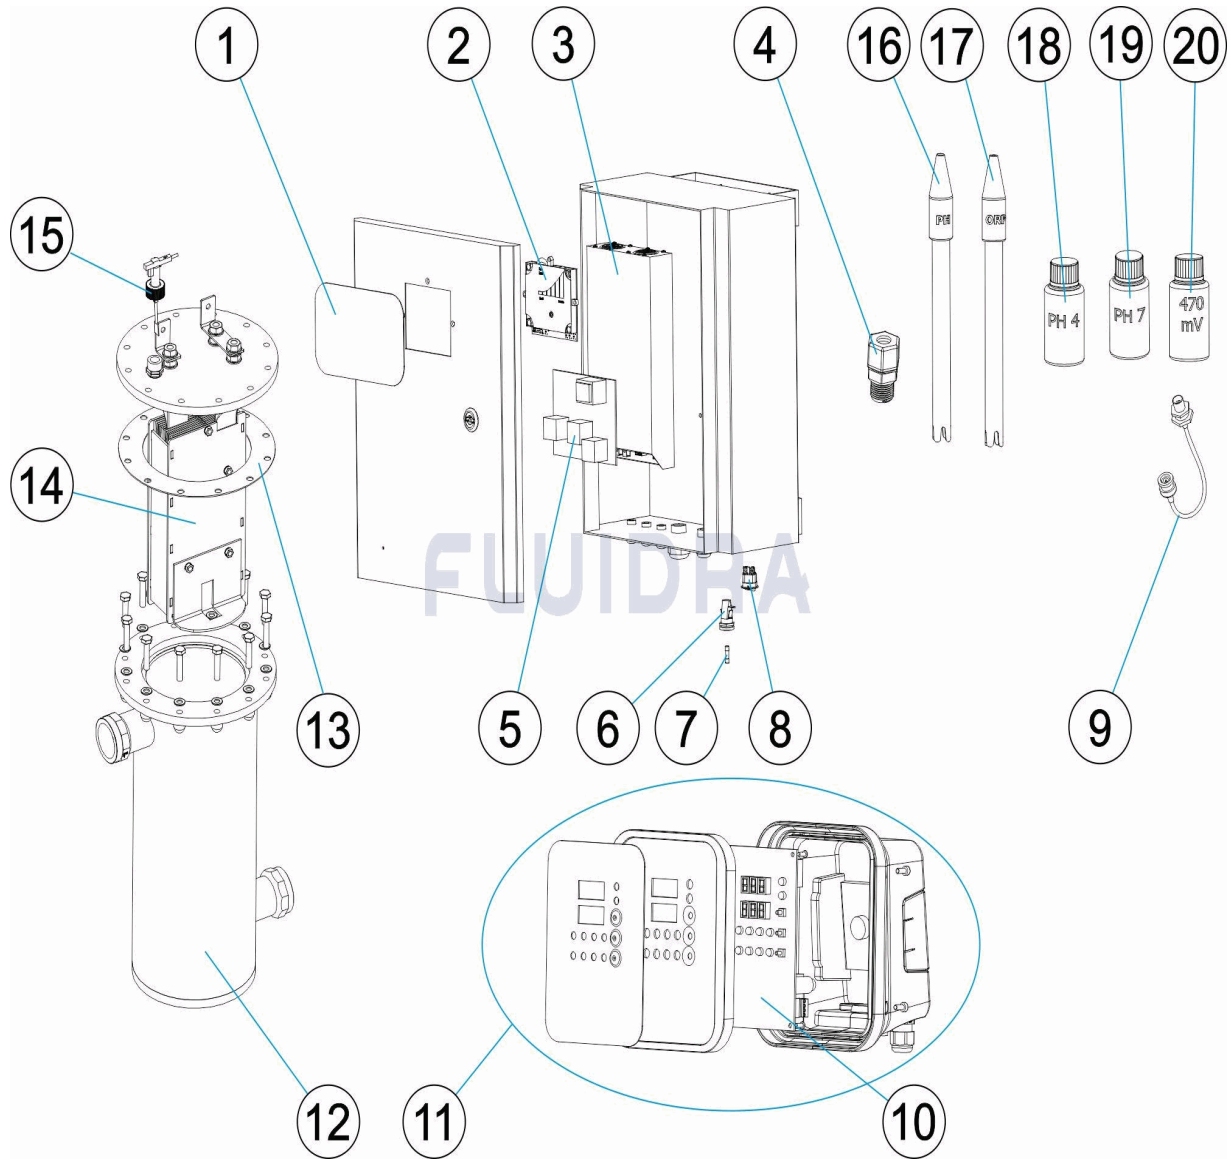

\* VOIR FICHE D'OBSERVATIONS

CODE **72663, 72664, 72665, 72666, 72667, 72668, 72669, 72670**

DESCRIPTION: **EASY SALT NEXT**

7	4408040432	FUSIBLE 5X20 10A	15	71124	CONTROLEUR DE DEBIT
8	4408040355	INDICATEUR LUMINEUX	16	* 60648	ELECTRODE COMBINÉE PH
17	* 60649	ELECTRODE ORP	19	* 60618	TAMPON PH 7,0 50 M/L. (VERT)
18	* 60632	TAMPON PH 4,0 50 ML. (ROUGE)	20	* 60633	SOLUTION CALIBRAGE 470 MV

CODE 72663, 72664, 72665, 72666, 72667, 72668, 72669, 72670

DESCRIPTION: EASY SALT NEXT

**ENGLISH**

POS	CODE	DESCRIPTION	QUANTITY	POS	CODE	DESCRIPTION	QUANTITY
1	440804024	EASY SALT NEXT COVER		9	* 4408070069	BNC CONNECTOR	
2	* 4408040389	75GR VIEWER CARD		10	* 4408040153	ELECTRONIC CARD ORP	
2	* 4408040390	100GR VIEWER CARD		10	* 4408040154	ELECTRONIC CARD PH	
2	* 4408040391	150GR VIEWER CARD		11	* 4408040435	ORP CONTROLLER	
2	* 4408040382	VIEWER CARD		11	* 4408040436	PH CONTROLLER	
2	* 4408040425	75GR VIEWER CARD		12	* 4408040433	TECNO IND 75/100 CELL	
2	* 4408040426	100GR VIEWER CARD		12	* 4408040434	TECNO IND 150/190 CELL	
2	* 4408040427	150GR VIEWER CARD		13	* 4408040461	CELL O-RING	
2	* 4408040428	190GR VIEWER CARD		13	* 4408040462	CELL O-RING	
3	4408040429	FULL-R 750W-24VDC SOURCE		14	* 73339	ELECTRODE SPARE	
4	4408040604	ELECTRODE CARRIER PE 12M/M.-1/2"		14	* 73340	ELECTRODE SPARE	
5	4408040430	POWER CARD TEC IND 75/190		14	* 73341	ELECTRODE SPARE	
6	4408040431	FUSE HOLDER 5X20		14	* 73342	ELECTRODE SPARE	