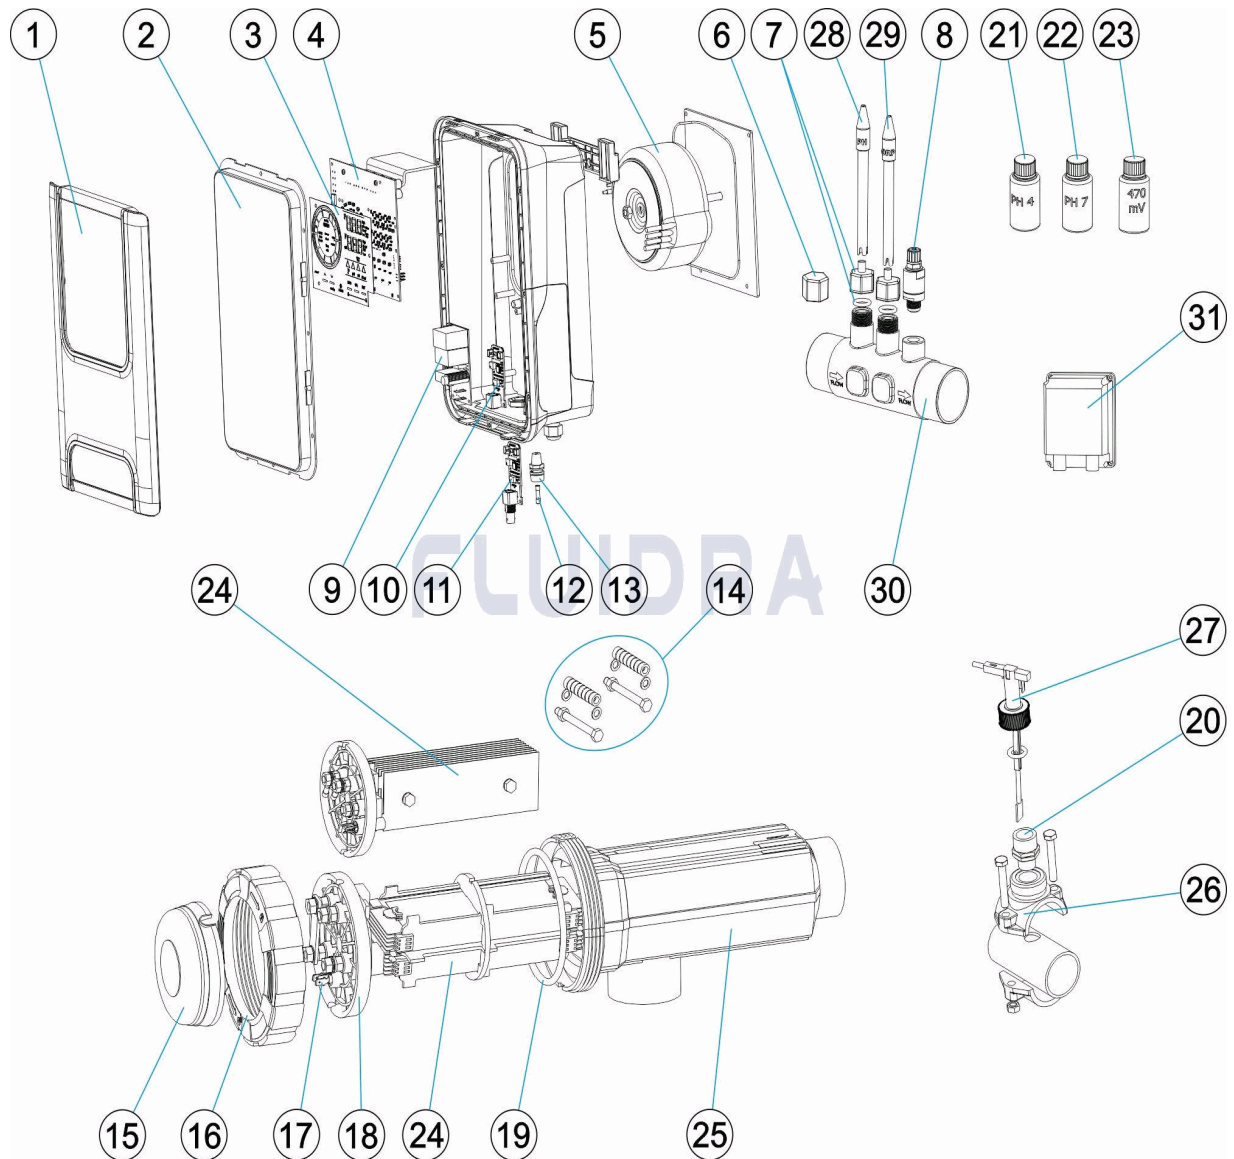

CODICE 74183, 74184, 74185, 74186, 74187, 74188, 74189, 74190, 74191, 74192,
74193, 74194, 74195, 74196, 74197

DESCRIZIONE: SISTEMA ELECTROLISI EXPERT

ITALIANO

POS	CODICE	DESCRIZIONE	QUANTITA'	POS	CODICE	DESCRIZIONE	QUANTITA'
1	4408040526	CORNICE FRONTALE		8	* 4408040068	VALVOLA INIEZIONE PH-MINUS 3/8"	
2	4408060156	COPERCHIO ANTERIORE NERO		9	* 4408040292	PBA FILTRO	
3	4408040525	TASTIERA EXPERT		9	* 4408040327	PBA FILTRO PH	
4	* 4408040287	CARTA POTENZA SMN-7		10	* 4408040365	PBA ORP	
4	* 4408040288	CARTA POTENZA SMN-12		11	* 4408040293	PBA PH	
4	* 4408040289	CARTA POTENZA SMN-21		12	* 4408041112	FUSIVILE 1A	
4	* 4408040290	CARTA POTENZA SMN-30		12	* 4408041113	FUSIVILE 2A	
4	* 4408040291	CARTA POTENZA SMN-40		12	* 4408041114	FUSIVILE 3A	
5	* 4408040265	TRANSFORMATORE POTENZA 110 VA		12	* 4408041204	FUSIVILE 4A	
5	* 4408040266	TRANSFORMATORE POTENZA 190 VA		13	4408040523	PORTAFUSIBILI 5X20 CORPO	
5	* 4408040267	TRANSFORMATORE POTENZA 230 VA		14	* 4408040073	ELETTRODI KIT ANCORAGGIO	
5	* 4408040268	TRANSFORMATORE POTENZA 340 VA		15	4408040527	PROTECTORE CONTATTI	

* SI FACCIA RIFERIMENTO AL FOGLIO DELLE OSSERVAZIONI