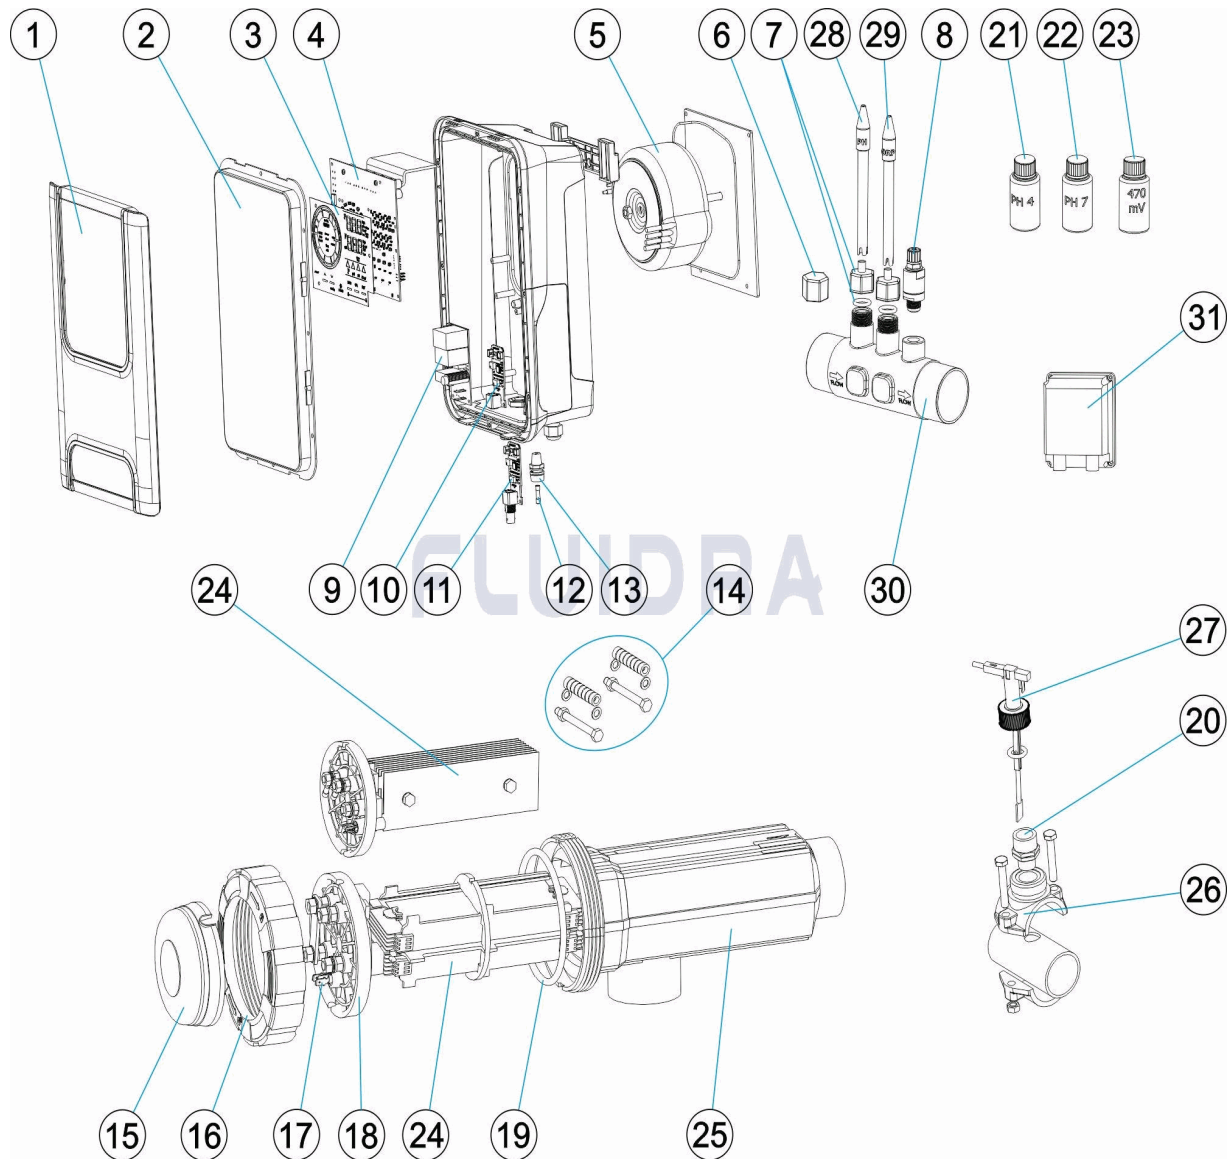

CODE 74183, 74184, 74185, 74186, 74187, 74188, 74189, 74190, 74191, 74192,
74193, 74194, 74195, 74196, 74197

DESCRIPTION: EXPERT ELECTROLYSIS SYSTEM

ENGLISH

POS	CODE	DESCRIPTION	QUANTITY	POS	CODE	DESCRIPTION	QUANTITY
1	4408040526	FRONT FRAME		8	* 4408040068	PH-MINUS INJECTION VALVE 3/8"	
2	4408060156	BLACK FRONT COVER		9	* 4408040292	PBA FILTER CONTROL	
3	4408040525	EXPERT KEYPAD		9	* 4408040327	PBA FILTER CONTROL PH	
4	* 4408040287	POWER CARD SMN-7		10	* 4408040365	PBA CONTROL ORP	
4	* 4408040288	POWER CARD SMN-12		11	* 4408040293	PBA CONTROL PH	
4	* 4408040289	POWER CARD SMN-21		12	* 4408041112	FUSE 1A	
4	* 4408040290	POWER CARD SMN-30		12	* 4408041113	FUSE 2A	
4	* 4408040291	POWER CARD SMN-40		12	* 4408041114	FUSE 3A	
5	* 4408040265	POWER TRANSFORMER 110 VA		12	* 4408041204	FUSE 4A	
5	* 4408040266	POWER TRANSFORMER 190 VA		13	4408040523	FUSE HOLDER 5X20	
5	* 4408040267	POWER TRANSFORMER 230 VA		14	* 4408040073	ELECTRODE FIXING KIT	
5	* 4408040268	POWER TRANSFORMER 340 VA		15	4408040527	CONTACT PROTECTION