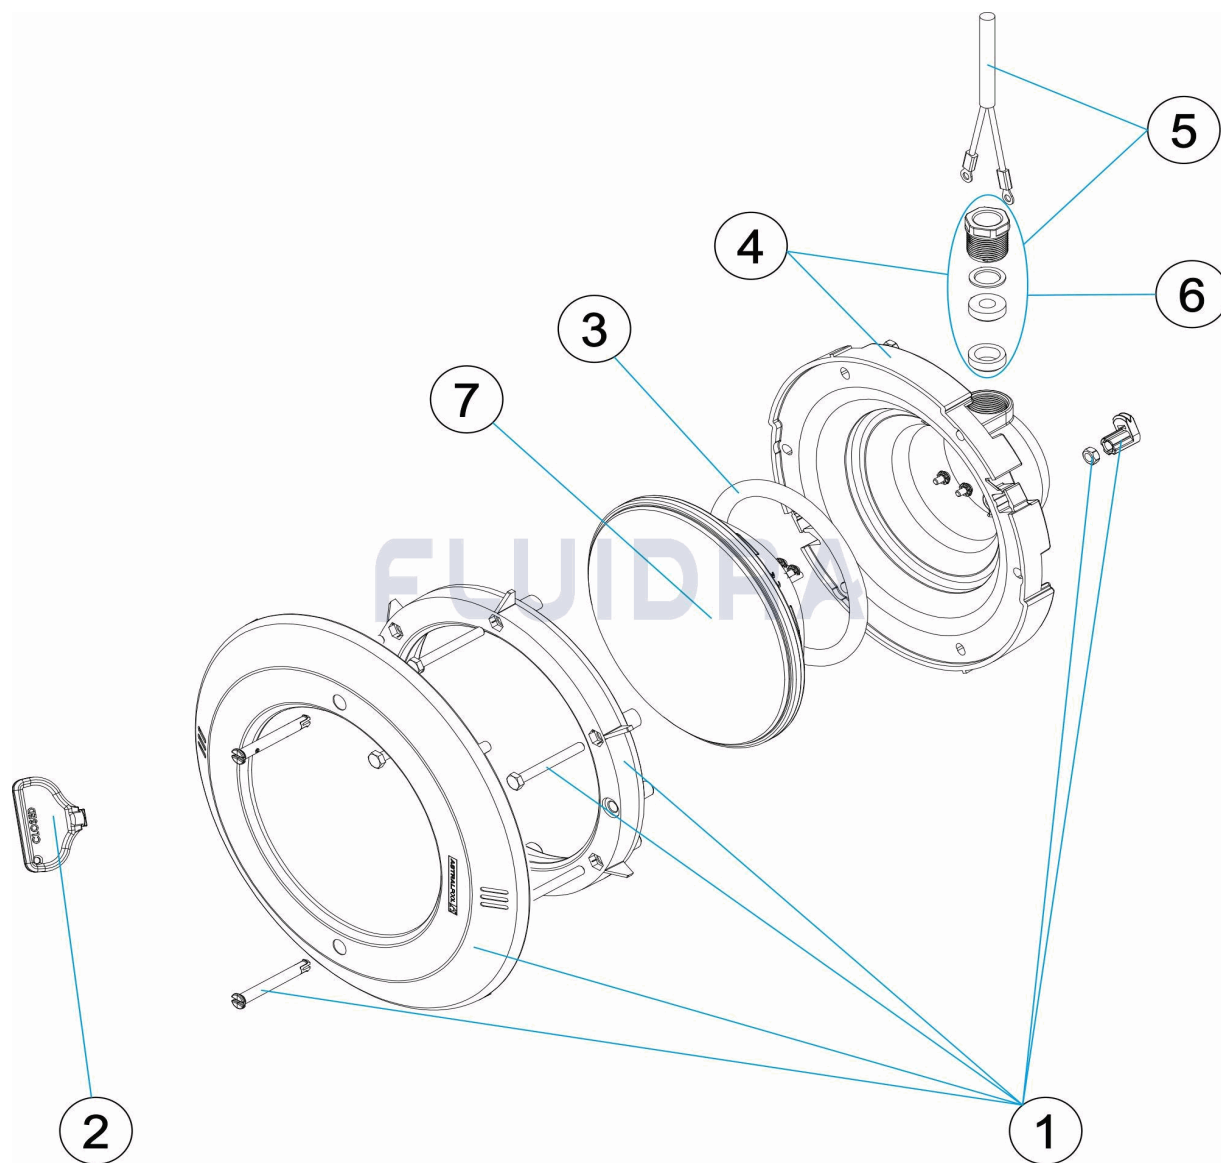

CODICE **52597, 52598**

DESCRIZIONE: **PROIETTORE LED P56 V1 W S/N**

ITALIANO

POS	CODICE	DESCRIZIONE	QUANTITA'	POS	CODICE	DESCRIZIONE	QUANTITA'
1	* 4403014005	COPRIFLANGIA INOX		4	4403014008	CALOTTA FARO NF PAR 56	
1	* 4403010181	COPRIFLANGIA		5	4403014003	CAVO FARO LEDS	
2	4403014006	CHIAVE		6	4403010801	KIT PRESSACAVI	
3	4403010304	O-RING FARO		7	52596R0500	LAMPADINA LEDS 1.11 RGB BIANCO