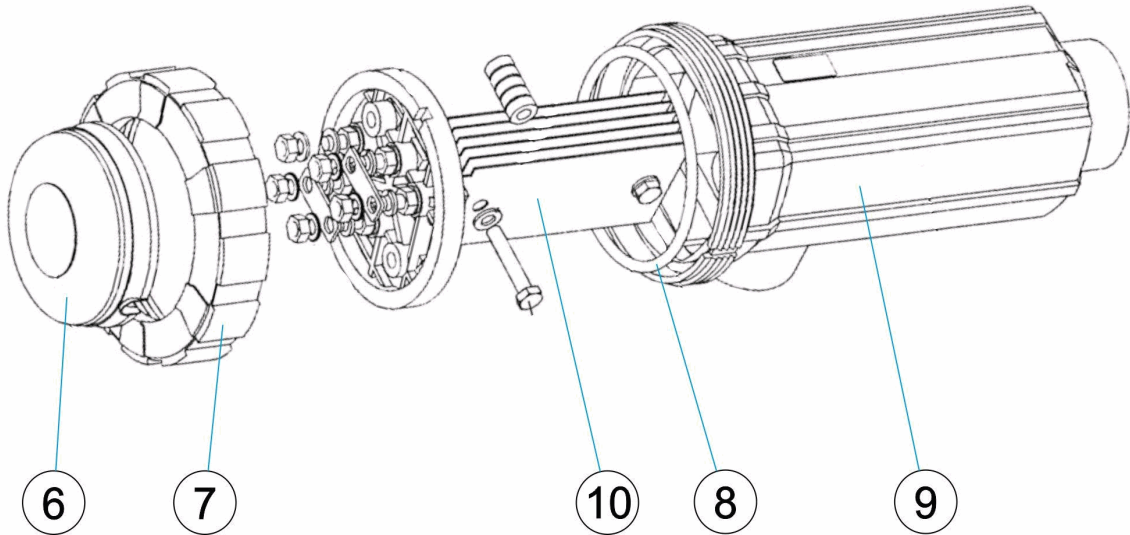

CODE 41369, 41437, 41438

DESCRIPTION: SALINE ELECTROLYSIS SYSTEM PRIVATE RANGE

FLUIDRA

ENGLISH

POS	CODE	DESCRIPTION	QUANTITY	POS	CODE	DESCRIPTION	QUANTITY
1	* CE08040520	FUSE 5X20 2A		4	* CE08040361	PBA CONTROL A-25	
1	* CE08040521	FUSE 5X20 3A		5	CE08040524	CEE22 CONNECTOR PUMP	
1	* CE08040522	FUSE 5X20 4A		6	CE08040509	CONTAC PROTECTION	
2	CE08040523	FUSE HOLDER 5X20		7	CE08040508	CLOSINGNUT FOR CELL	
3	* CE08040511	POWER TRANSFORMER A-10		8	CE08040510	CELL EPDM GASKET	
3	* CE08040512	POWER TRANSFORMER A-18		9	57655	ELECTRODE CELL	
3	* CE08040513	POWER TRANSFORMER A-25		10	* CLEL011	ELECTRODE A-10, A-10PH	
4	* CE08040362	PBA CONTROL A-10		10	* CLEL019	ELECTRODE A-18, A-18PH	
4	* CE08040304	PBA CONTROL A-18		10	* CLEL025	ELECTRODE A-25, A-25PH	