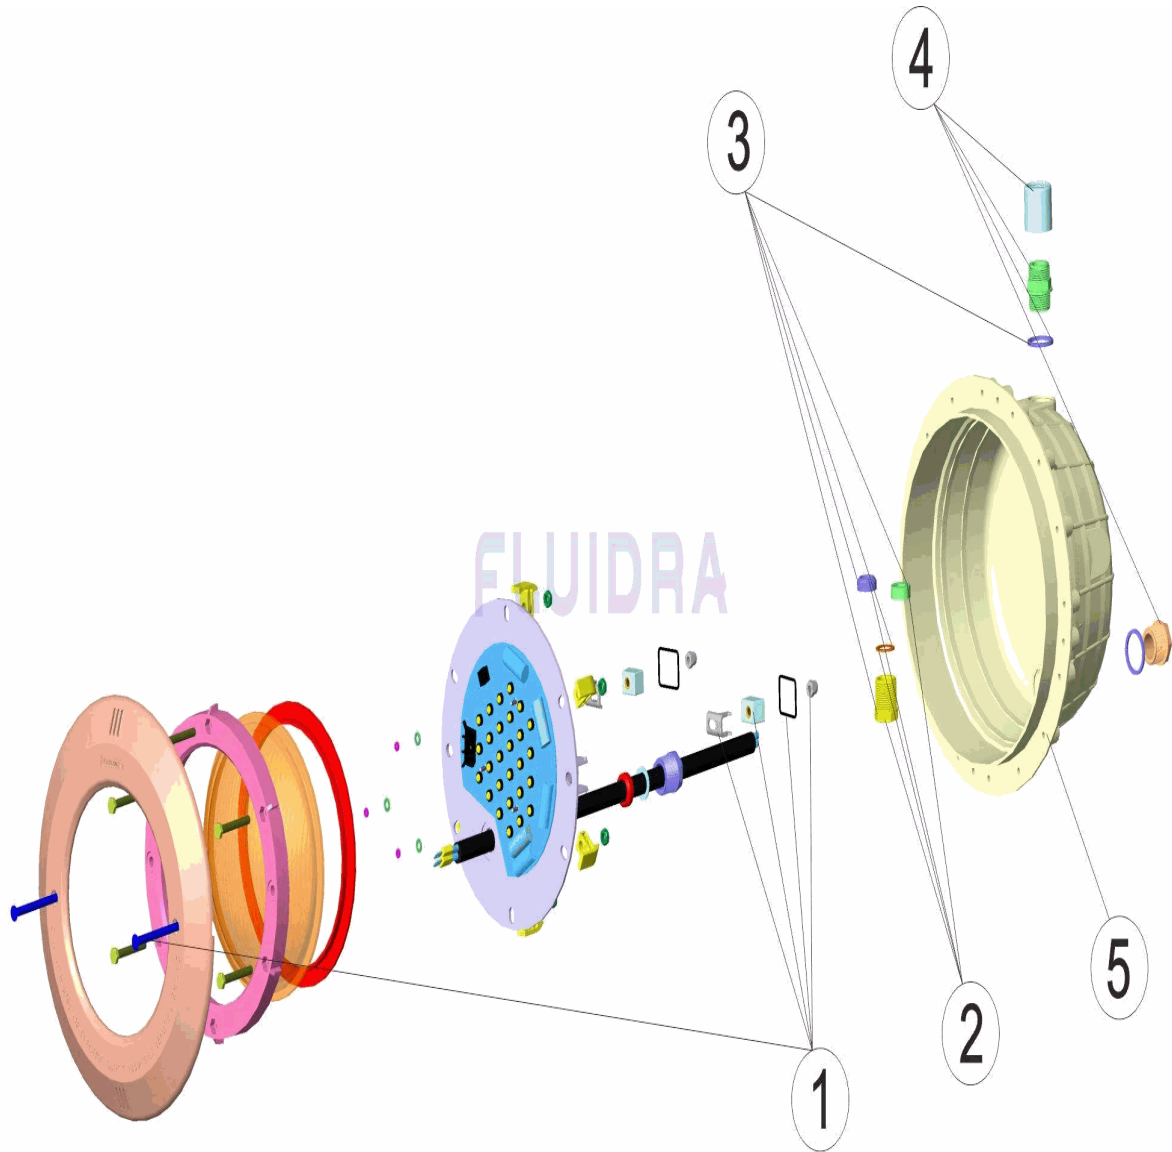

CODE **27820, 27900**

DESCRIPTION: **PROJECTEUR STD. LEDS/PH/ENJ. BLANC**

OBSERVATIONS

| POS | CODE | OBSERVATIONS |
|-----|--------------|-----------------------|
| 2 | * 4403010312 | POUR: 27820 |
| 3 | * 4403011810 | POUR: 27820 |
| 3 | * 4403010308 | POUR: 27820 OLD MODEL |
| 4 | * 4403010313 | POUR: 27820 |
| 4 | * 4403010310 | POUR: 27820 OLD MODEL |
| 5 | * 4403010098 | POUR: 27820 |

CODE 27820, 27900

DESCRIPTION: LIGHT STD. LEDS/PH/EMB. WHITE

ENGLISH

| POS | CODE | DESCRIPTION | QUANTITY | POS | CODE | DESCRIPTION | QUANTITY |
|-----|--------------|--------------------------------------|----------|-----|--------------|-------------------------|----------|
| 1 | 4403015002 | FIXING SET UNDERWATER LIGHT JELLY S' | | 4 | * 4403010313 | BODY PACKING GLAND M-25 | |
| 2 | * 4403010312 | PACKING GLAND M-25 | | 4 | * 4403010310 | BODY PACKING GLAND | |
| 3 | * 4403011810 | SOCKET ADAPTOR M-25 PG16 | | 5 | * 4403010098 | FLOODLAMP HOUSING | |
| 3 | * 4403010308 | PACKING GLAND | | | | | |

CODE **27820, 27900**

DESCRIPTION: **LIGHT STD. LEDS/PH/EMB. WHITE**

OBSERVATIONS

| POS | CODE | OBSERVATIONS |
|-----|--------------|----------------------|
| 2 | * 4403010312 | FOR: 27820 |
| 3 | * 4403011810 | FOR: 27820 |
| 3 | * 4403010308 | FOR: 27820 OLD MODEL |
| 4 | * 4403010313 | FOR: 27820 |
| 4 | * 4403010310 | FOR: 27820 OLD MODEL |
| 5 | * 4403010098 | FOR: 27820 |