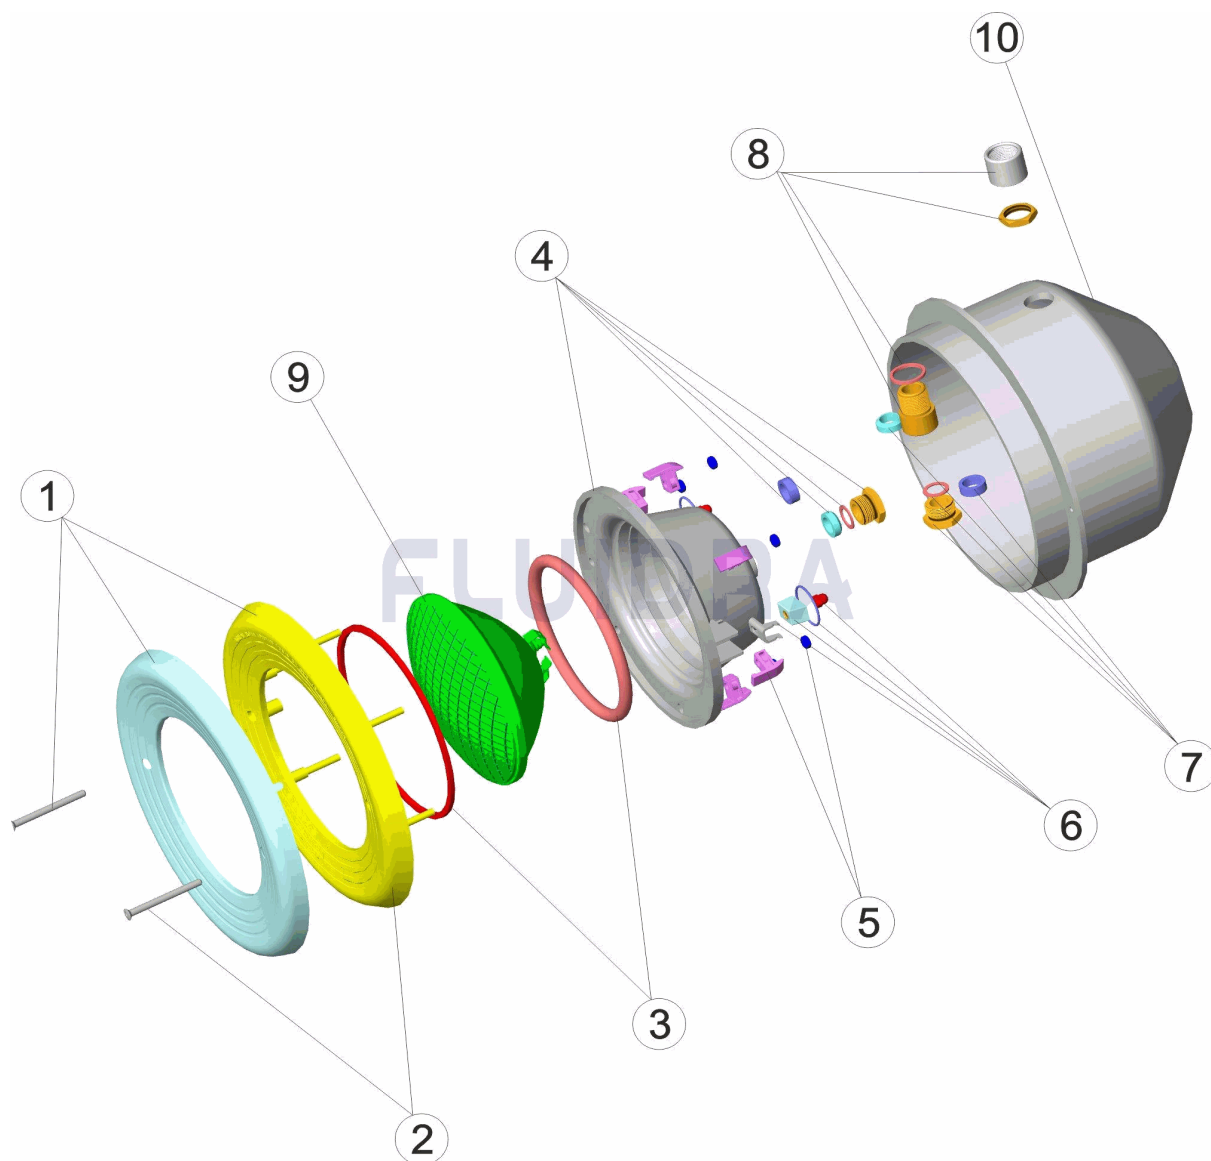

CODICE **07831, 07833, 07834**

DESCRIZIONE: **PROIETTORE PLACCA INOX E BIANCA P.F.**

ITALIANO

POS	CODICE	DESCRIZIONE	QUANTITA'	POS	CODICE	DESCRIZIONE	QUANTITA'
1	* 4403010601	COPRIFLANGIA INOX		6	4403010307	FISSAGGIO FARO	
2	* 4403010603	COPRIFLANGIA BIANCO		7	4403010609	PRESSACAVO NICCHIA A FARO M-25	
3	4403010602	GUARNIZIONE FLANGIA FARO		8	4403010610	CORPO PRESSACAVO M-25	
4	4403010604	COPPA FARO		9	* 4403010058	LAMPADINA	
5	4403010306	CLIP FISSAGGIO FARO		10	07846R0001	NICCHIA PROIETTORE M-25