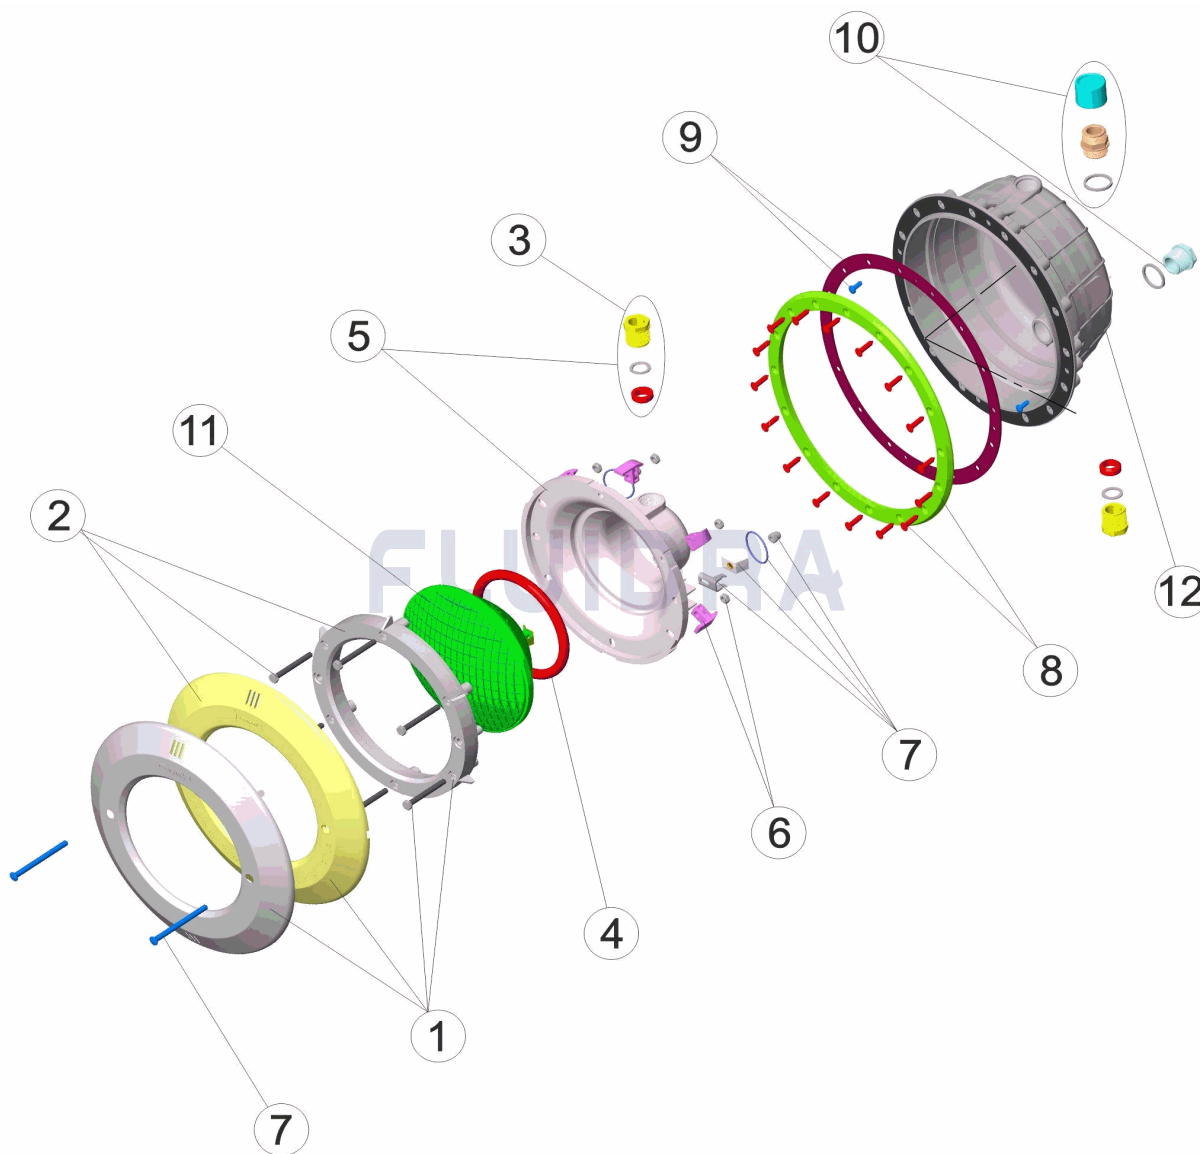

CODE 07851, 07852, 21079

DESCRIPTION: STANDARD POOL LIGHT NICHE STAINLESS STEEL COVER WHITE AND PA

ENGLISH

| POS | CODE | DESCRIPTION | QUANTITY | POS | CODE | DESCRIPTION | QUANTITY |
|-----|--------------|--------------------------------------|----------|-----|--------------|---------------------------------|----------|
| 1 | * 4403010301 | S.S. FACEPLATE AND SECURING RING | | 8 | * 4403010901 | LIGHT RIM | |
| 2 | * 4403010302 | WHITE FACEPLATE | | 8 | * 4403012416 | LIGHT RIM PARKER | |
| 3 | 4403010312 | PACKING GLAND M-25 | | 9 | 4403012412 | LIGHT ADHESIVE GASKET | |
| 4 | 4403010304 | LIGHT O RING | | 10 | 4403010313 | BODY PACKING GLAND M-25 | |
| 5 | 4403010305 | BACK COVER | | 11 | 4403010058 | LIGHTBULB | |
| 6 | 4403010306 | LIGHT FIXING CLIP | | 12 | * 07856R0200 | BIMATERIAL METRIC PITCH HOUSING | |
| 7 | 4403015002 | FIXING SET UNDERWATER LIGHT JELLY S' | | 12 | * 21079R0001 | STD M-25 PIS. LIGHT NICHE | |

CODE **07851, 07852, 21079**

DESCRIPTION: **STANDARD POOL LIGHT NICHE STAINLESS STEEL COVER WHITE AND PA**

OBSERVATIONS

| POS | CODE | OBSERVATIONS |
|-----|--------------|-------------------|
| 1 | * 4403010301 | FOR: 07851 |
| 2 | * 4403010302 | FOR: 07852, 21079 |
| 8 | * 4403010901 | FOR: 07851, 07852 |
| 8 | * 4403012416 | FOR: 21079 |
| 12 | * 07856R0200 | FOR: 07851, 07852 |
| 12 | * 21079R0001 | FOR: 21079 |