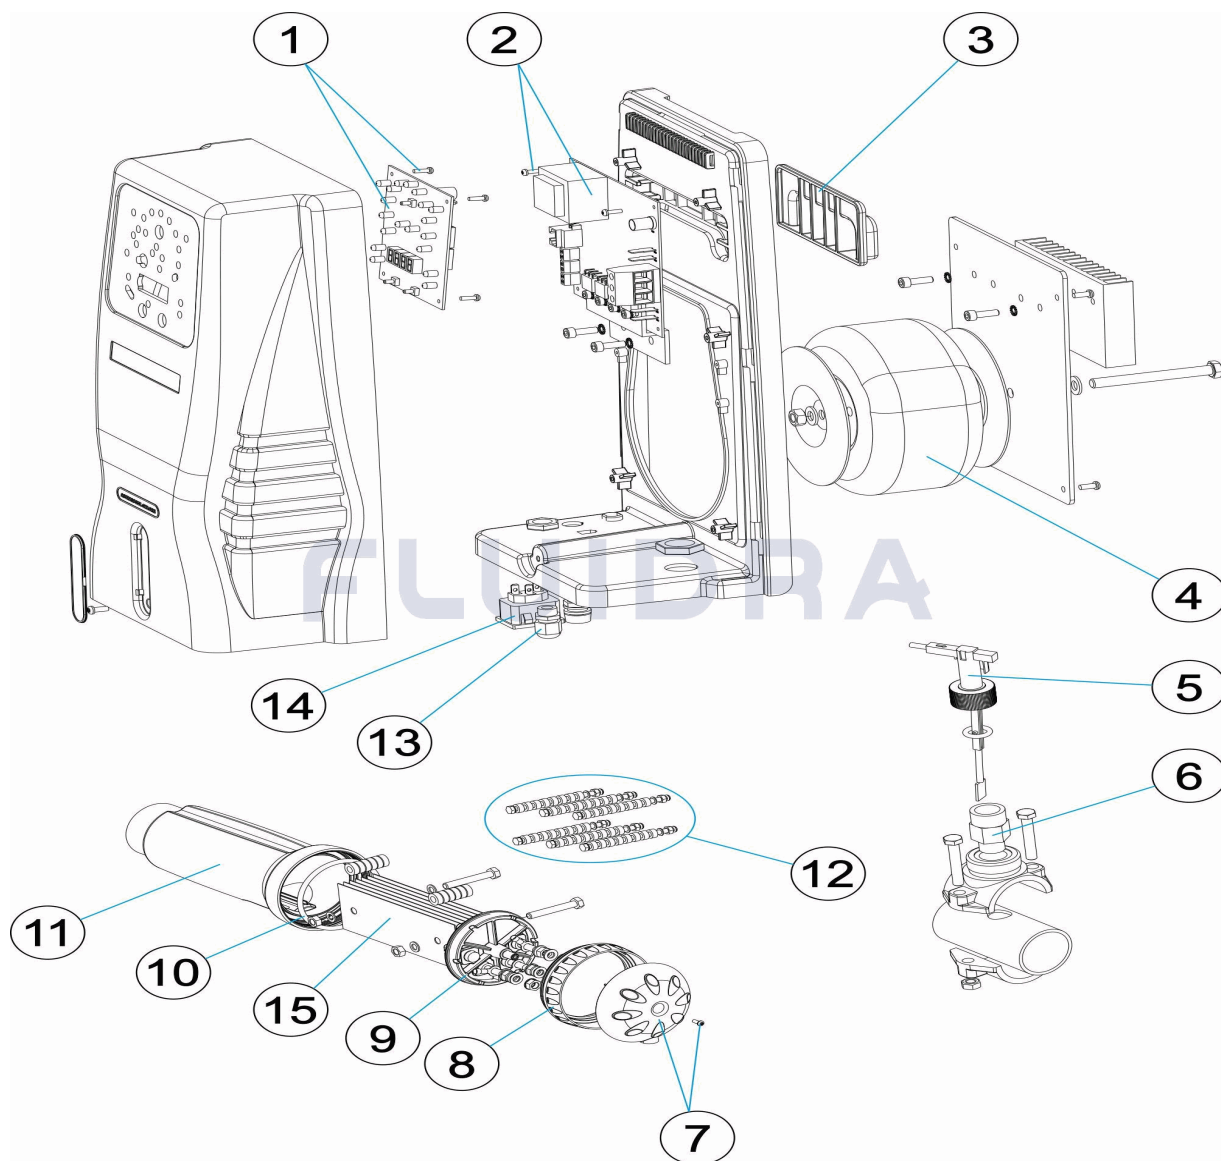

CODICE 42350, 42350-AM, 42351, 42351-AM, 42352, 42352-AM

DESCRIZIONE: SISTEMA ELECTROLISI SMART DELUXE

ITALIANO

POS	CODICE	DESCRIZIONE	QUANTITA'	POS	CODICE	DESCRIZIONE	QUANTITA'
1	4408041201	CARTA D'INDICAZIONE (SM+/EL)		6	4408041210	MANICOTTO PE 1/2" - 3/4"	
2	* 4408041207	CARTA POTENZA AC-12		7	4408041117	COPERCHIO PROTEZIONE CONTATTI	
2	* 4408040342	CARTA POTENZA AC-12 ACQUA DI MARE		8	4408041123	ANELLO FILETTATO CELLA	
2	* 4408041115	CARTA POTENZA AC-22		9	4408040074	ELETTRODI DI RICAMBIO RICHIESTA SOST	
2	* 4408040345	CARTA POTENZA AC-22 ACQUA DI MARE		10	4408041118	GIUNTA TORICA CELLULA	
2	* 4408041208	CARTA POTENZA AC-30		11	4408041122	CORPO CELLULA	
2	* 4408040348	CARTA POTENZA AC-30 ACQUA DI MARE		12	4408040073	ELETTRODI KIT ANCORAGGIO	
3	4408041101	BASE PARETE CONTROLLATORE		13	* 4408041113	FUSIVILE 2A	
4	* 4408041106	TRANSFORMATORE POTENZA 190 VA		13	* 4408041114	FUSIVILE 3A	
4	* 4408040351	TRANSFORMATORE 160 VA ACQUA DI MAF		13	* 4408041204	FUSIVILE 4A	
4	* 4408041107	TRANSFORMATORE POTENZA 370 VA		14	4408040523	PORTAFUSIBILI 5X20 CORPO	
4	* 4408040352	TRANSFORMATORE 310 VA ACQUA DI MAF		15	* 60588	RECAMBIO ELETTRODO	
4	* 4408041202	TRANSFORMATORE POTENZA 480 VA		15	* 60589	RECAMBIO ELETTRODO	

* SI FACCIA RIFERIMENTO AL FOGLIO DELLE OSSERVAZIONI