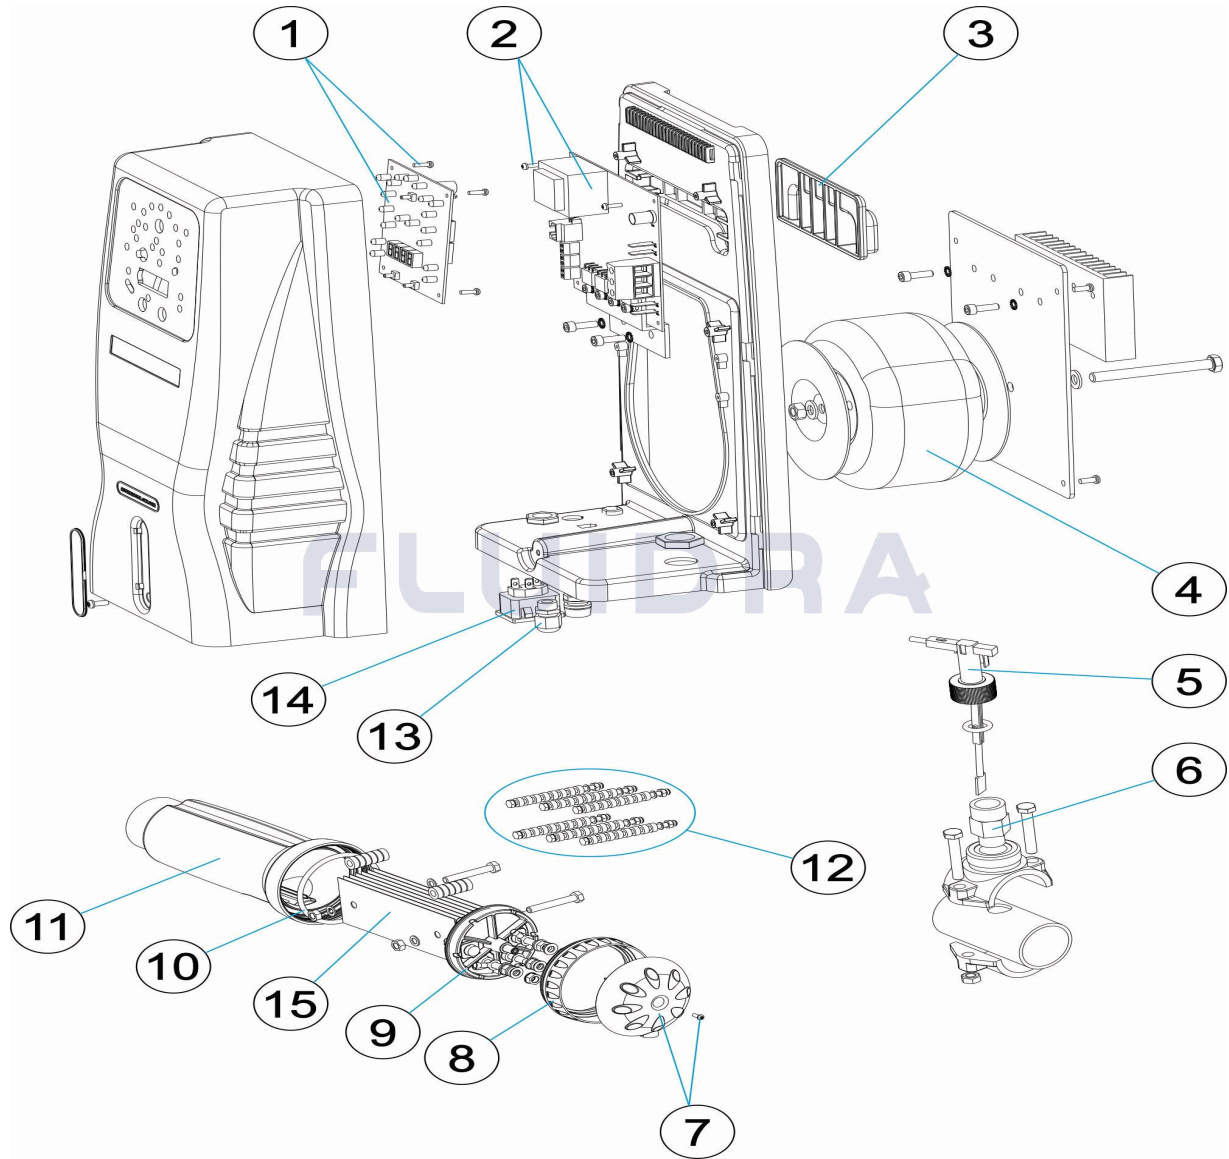

CODE **42350, 42350-AM, 42351, 42351-AM, 42352, 42352-AM**

DESCRIPTION: **SMART PLUS ELECTROLYSIS SYSTEM**

**ENGLISH**

POS	CODE	DESCRIPTION	QUANTITY	POS	CODE	DESCRIPTION	QUANTITY
1	4408041201	DISPLAY/POWER CARD (SM+/EL)		6	4408041210	ADAPTOR SOCKET PE 1/2" - 3/4	
2	* 4408041207	POWER CARD AC-12		7	4408041117	CONTACT PROTECTION COVER	
2	* 4408040342	SEAWATER POWER CARD AC-12		8	4408041123	CELL THREADED RING	
2	* 4408041115	POWER CARD AC-22		9	4408040074	SM/SM+/EL ELECTRODE HOLDER	
2	* 4408040345	SEAWATER POWER CARD AC-22		10	4408041118	CELL O-RING	
2	* 4408041208	POWER CARD AC-30		11	4408041122	CELL BODY	
2	* 4408040348	POWER CARD AC-30 SEAWATER		12	4408040073	ELECTRODE FIXING KIT	
3	4408041101	CONTROLLER WALL BASE		13	* 4408041113	FUSE 2A	
4	* 4408041106	POWER TRANSFORMER 190 VA		13	* 4408041114	FUSE 3A	
4	* 4408040351	SEAWATER POWER TRANSFORMER 160 V		13	* 4408041204	FUSE 4A	
4	* 4408041107	POWER TRANSFORMER 370 VA		14	4408040523	FUSE HOLDER 5X20	
4	* 4408040352	SEAWATER POWER TRANSFORMER 310 V		15	* 60588	ELECTRODE SPARE	
4	* 4408041202	POWER TRANSFORMER 480 VA		15	* 60589	ELECTRODE SPARE	