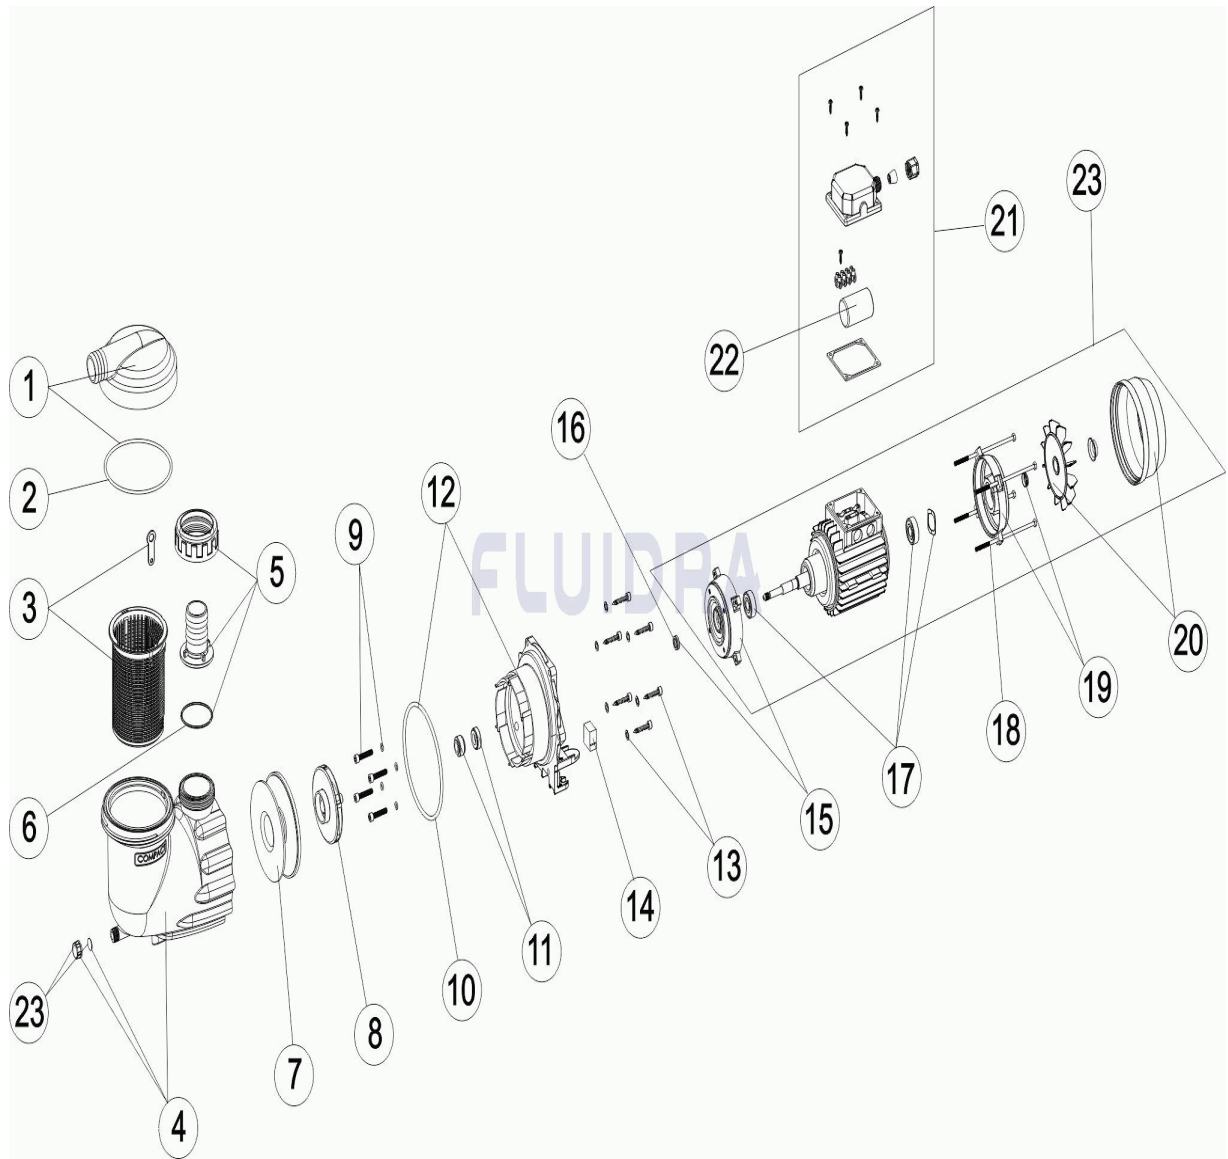

CODICE 25470, 25471, 35612

DESCRIZIONE: POMPA ASTRAL COMPACT

ITALIANO

POS	CODICE	DESCRIZIONE	QUANTITA'	POS	CODICE	DESCRIZIONE	QUANTITA'
1	4405010801	COPERCHIO ASPIRAZIONE		14	4405010813	SILENTBLOC	
2	4405010437	O-RING D 118X4		15	4405010814	FLANGIA MECC. C63	
3	4405010802	CESTO PREFILTRO		16	4405010815	O-RING V VA12	
4	4405010822	CORPO POMBA		17	4405010816	KIT ROLAMEN	
5	4405010803	MANICOTTI DI UNIONE		18	4405010143	ASTAS MOTORE C. 63	
6	4405010438	O-RING D 54X2,5		19	4405010817	COPERCHIO POSTERIORE MOTORE C-63	
7	4405010804	CONDOTTO ASPIRAZIONE		20	4405010818	GRUPPO VENTILATORE + COPERCHIO	
8	* 4405010805	RUOTA 0,25 HP		21	4405010819	GRUPPO MORSETTIERA	
8	* 4405010806	RUOTA 0,4 HP		22	* 4405020120	CONDENSATORE 6 ?F	
8	* 4405010807	RUOTA 0,6 HP		22	* 4405010820	CONDENSATORE 12 UF	
9	4405010808	KIT VITI FISSAGGIO		23	4405010821	TAPPO SPURGO	
10	4405010809	O-RING 134X5		24	* 35612R0475	MOTOR 0,25 CV. 230 II	
11	4405010810	GUARNIZIONE MECCANICA D. 12		24	* 25470R0475	MOTOR 0,4 CV. 230 II	

* SI FACCIA RIFERIMENTO AL FOGLIO DELLE OSSERVAZIONI