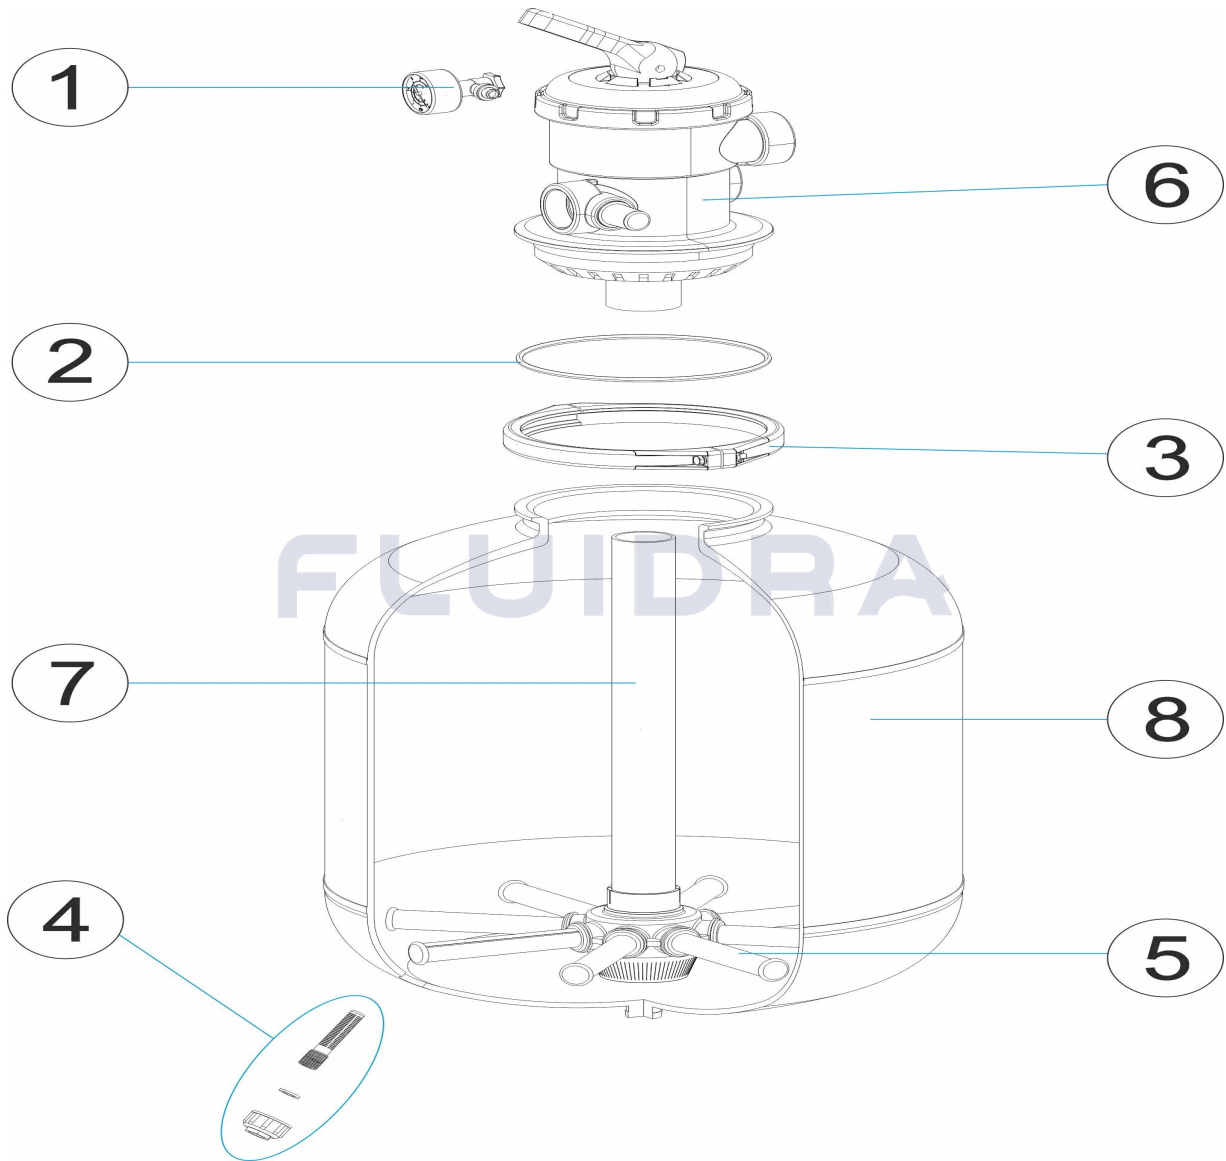

PARTS BREAKDOWN

REV.: 4

569

DATE: 06/10/2021

SHEET: 1/2

CODE M00357, M00358

DESCRIPTION: SKYPOOL D. 500-600 FILTER

ENGLISH

POS	CODE	DESCRIPTION	QUANTITY	POS	CODE	DESCRIPTION	QUANTITY
1	4411020206A	COMPLETE PRESSURE GAUGE UNIT		6	4404120002	BAYONETTE MULTIPOINT VALVE	
2	4404080101A	LID 'O' RING		7	* 4404250024	MANIFOLD ASSEMBLY D. 500 TOP	
3	4411020402A	PLASTIC V-CLAMP SET		7	* 4404250025	MANIFOLD ASSEMBLY D. 600 TOP	
4	4404220103	SAND PURGE		8	* 154050001RTZ	FILTER BODY D. 500	
5	* 4404300120	MANIFOLD ARM 3/4" 160 M "		8	* 154060002-TZ	FILTER BODY D. 600	
5	* 4404300712	MANIFOLD ARM 3/4" 225 M "					