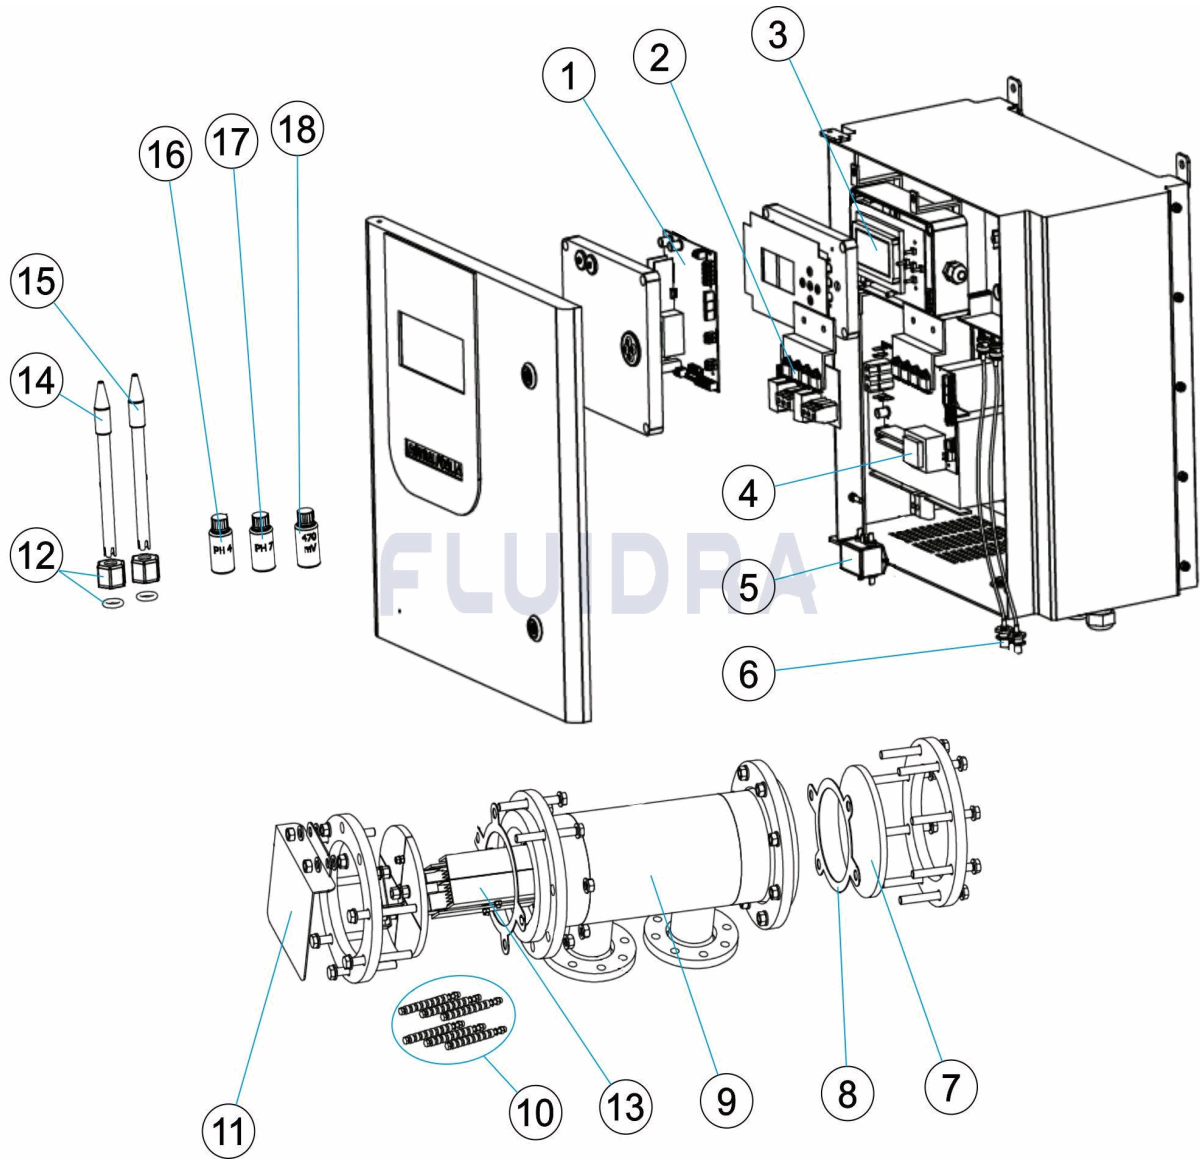

* VOIR FICHE D'OBSERVATIONS

CODE **53799, 53800, 53801, 53802, 53803, 53804**

DESCRIPTION: **SYSTÈME ÉLECTROLYSE EASY SALT**

9	* 4408040003	CELLULE PORTE-ÉLECTRODE ES-70/90		
---	--------------	----------------------------------	--	--

CODE **53799, 53800, 53801, 53802, 53803, 53804**

DESCRIPTION: **EASY SALT ELECTROLYSIS SYSTEM**

ENGLISH

POS	CODE	DESCRIPTION	QUANTITY	POS	CODE	DESCRIPTION	QUANTITY
1	* 4408040097	CONTROL CARD DOM-180		9	* 4408040004	ELECTRODE CELL ES-180	
1	* 4408040098	CONTROL CARD DOM-180+		10	* 4408040090	SCREW KIT FOR ELECTRODE FIXATION DI	
2	* 4408040100	POWER CARD DOM-180/+		10	* 4408040091	SCREW KIT FOR ELECTRODE FIXATION DI	
3	4408040099	DISPLAY/POWER CARD DOM IND.		11	4408040078	CONTAC PROTECTION D-80 EX	
4	* 4408040093	CONTROL CARD DOM-70		12	* 4408040604	ELECTRODE CARRIER PE 12M/M.-1/2"	
4	* 4408040095	CONTROL CARD DOM-70+		13	* 60685	SELF-CLEANING ELECTRODE DOM-70	
4	* 4408040094	CONTROL CARD DOM-90		13	* 60686	SELF-CLEANING ELECTRODE DOM-90	
4	* 4408040096	CONTROL CARD DOM-90+		13	* 60687	SELF-CLEANING ELECTRODE DOM-180	
5	* 4408040017	FILTER 230V 6A II		14	* 60648	ELECTRODE PH	
6	* 4408040088	BNC 0,7 EX CABLE		15	* 60649	ORP ELECTRODE	
6	* 4408070069	BNC CONNECTOR		16	* 60632	CALIBRATION SOLUTION PH 4,0 50 ML. (RE	
7	4408041532	METHACRYLATE DISK D.267/15 MM.. D-10C		17	* 60618	CALIBRATION SOLUTION PH 7,0 50 M/L. (GF	
8	4408041518	CELL GASKET D-100/150EX/+		18	* 60633	CALIBRATION SOLUTION ORP 470 MV	