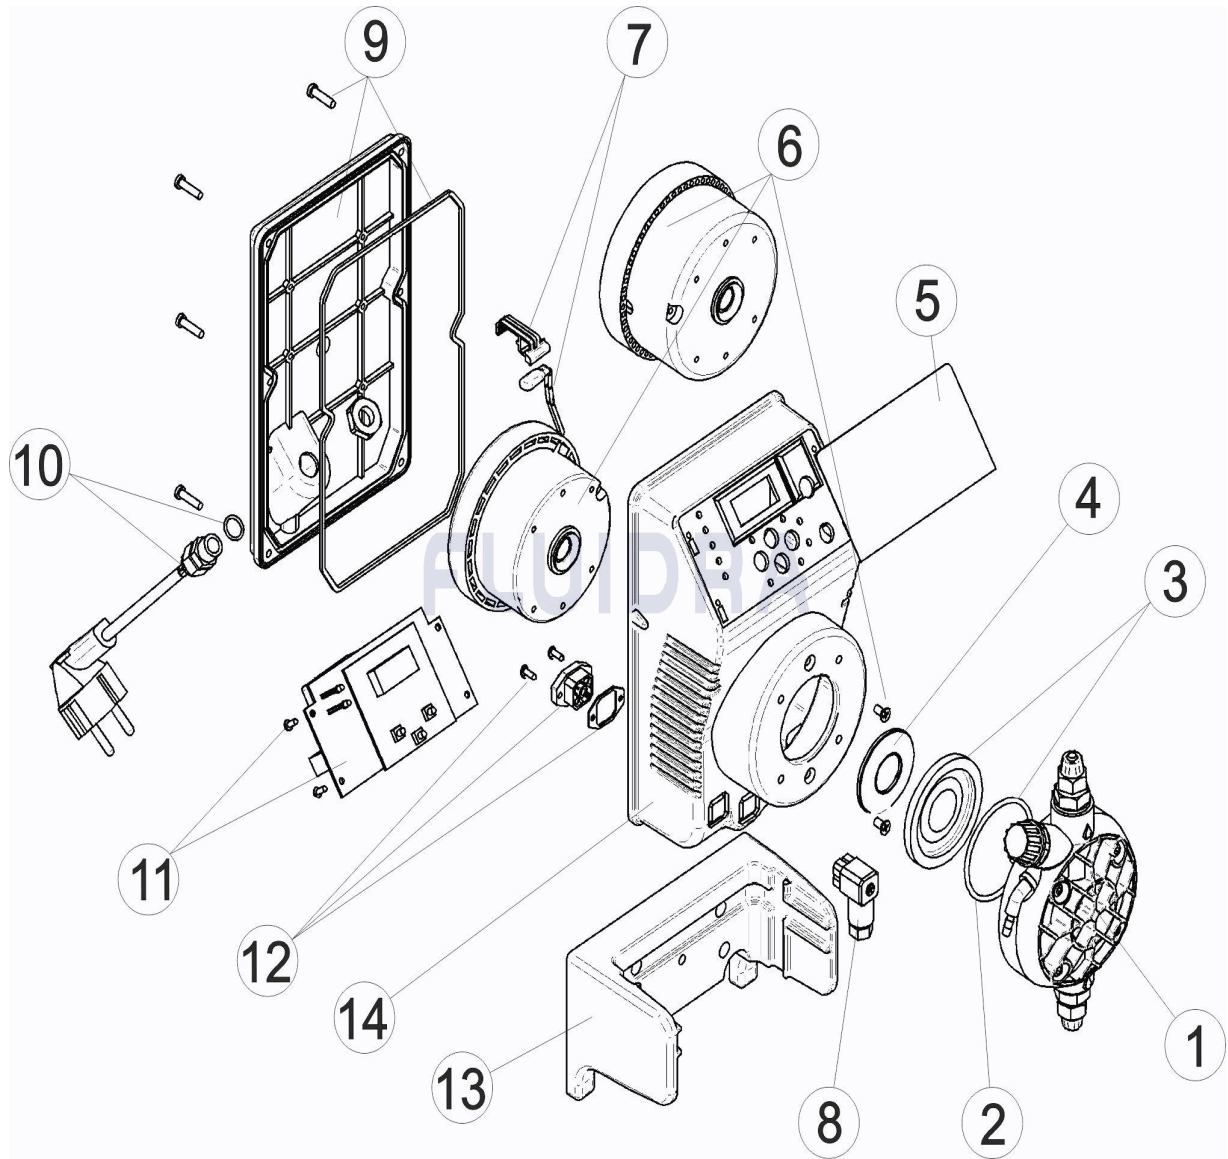

CODE 57159, 57160, 57161, 57162, 57163

DESCRIPTION: EXACTUS PUMP MA/MB

ENGLISH

POS	CODE	DESCRIPTION	QUANTITY	POS	CODE	DESCRIPTION	QUANTITY
1	* 4408031205	COMPLETE HEAD ASSEMBLY		6	* 4408031114	ELECTROMAGNET 5L 10KG	
1	* 4408030409	COMPLETE HEAD ASSEMBLY 20L. 5KG.		6	* 4408030517	ELECTROMAGNET 10L 5KG	
2	* 4408030111	HEAD O RING		6	* 4408032309	ELECTROMAGNET 20L. - 5KG	
2	* 4408030413	HEAD O RING 20L 5KG		7	4408032305	SUPPORT AND THERMOSTAT 110°	
3	* 4408030119	DIAPHRAM COMPLETE		8	4408031729	FEMALE CONNECTOR BCN	
3	* 4408030429	DIAPHRAM COMPLETE 20L 5KG		9	4408030025	PUMP REAR COVER	
4	* 4408031119	PISTON WASHER 2L 5KG - 2L 10KG - 5L 10l		10	4408031221	SUPPLY CABLE	
4	* 4408030531	PISTON WASHER 5L 7KG		11	* 4408031708	ELECTRONIC CIRCUIT MA/M. 230V.	
4	* 4408031121	PISTON WASHER 10L 5KG		11	* 4408030030	ELECTRONIC CIRCUIT 20L-5KG	
4	* 4408031122	PISTON WASHER 20L 5KG		12	4408031405	MALE CONNECTOR	
5	4408030024	TOUCH SCREEN PANEL VFT/MB		13	4408032303	PUMP SUPPORT 2009	
6	* 4408030921	ELECTROMAGNET 2 L. 5KG		14	57174R0001	EXACTUS PUMP BOX	
6	* 4408030118	ELECTROMAGNET ASSEMBLY COMPLETE					