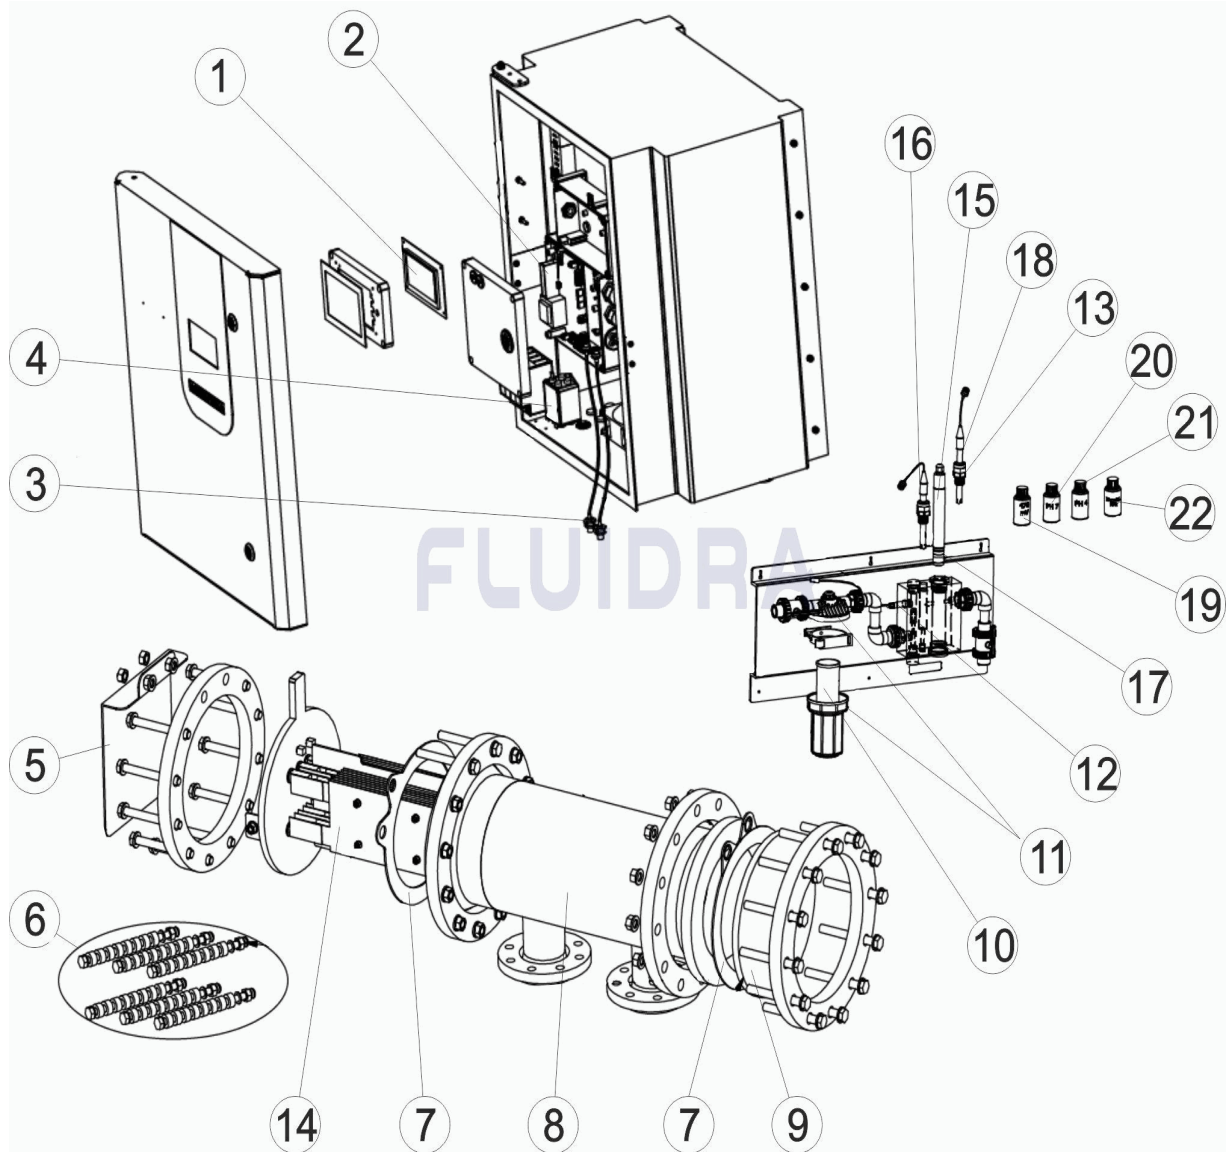

CODE **53811, 53812, 53813, 53814, 53816, 53817, 53818, 53819, 53821, 53822,
53823, 53824**

DESCRIPTION: **ÉLECTRO. PISC. COMP. NATURE SALT >80/+LS**

22

* 60646

POUR: 53821, 53822, 53823, 53824

CODE **53811, 53812, 53813, 53814, 53816, 53817, 53818, 53819, 53821, 53822, 53823, 53824**

DESCRIPTION: **ELECTROLYSIS COMP. POOL NATURE SALT >80/+LS**

ENGLISH

POS	CODE	DESCRIPTION	QUANTITY	POS	CODE	DESCRIPTION	QUANTITY
1	* 4408040148	DV1 EX ELECTROLYSIS VIEWER CARD		4	* 4408041609	FILTER 380V A-150/A-250/A-600 EX/PLUS	
1	* 4408040149	DV1 EX2 ELECTROLYSIS VIEWER CARD		5	* 4408040078	CONTAC PROTECTION D-80 EX	
1	* 4408040455	EX V2 ELECTROLYSIS VIEWER CARD		5	* 4408040079	CONTAC PROTECTION D-80 EX	
1	* 4408040456	PH PPM V2 ELECTROLYSIS VIEWER CARD		6	* 4408041410	SCREW KIT FOR ELECTRODE FIXATION	
2	* 4408040138	ELECTRONIC CARD D80 V1		6	* 4408041534	SCREW KIT FOR ELECTRODE FIXATION D-	
2	* 4408040139	ELECTRONIC CARD D120 V1		7	* 4408041518	CELL GASKET D-100/150EX/+	
2	* 4408040140	ELECTRONIC CARD D180 V1		7	* 4408041519	CELL GASKET D-250/D-600EX/+	
2	* 4408040141	ELECTRONIC CARD D300 V1		8	* 4408040128	ELECTROLYSIS CELL SYSTEM D-80 LS	
2	* 4408040143	ELECTRONIC CARD D80+ V1		8	* 4408040129	ELECTROLYSIS CELL SYSTEM D-120 LS	
2	* 4408040144	ELECTRONIC CARD D120+ V1		8	* 4408040130	ELECTROLYSIS CELL SYSTEM D-180 LS	
2	* 4408040145	ELECTRONIC CARD D180+ V1		8	* 4408040131	ELECTROLYSIS CELL SYSTEM 300 LS	
2	* 4408040146	ELECTRONIC CARD D300+ V1		9	* 4408041532	METHACRYLATE DISK D.267/15 MM.. D-100/	