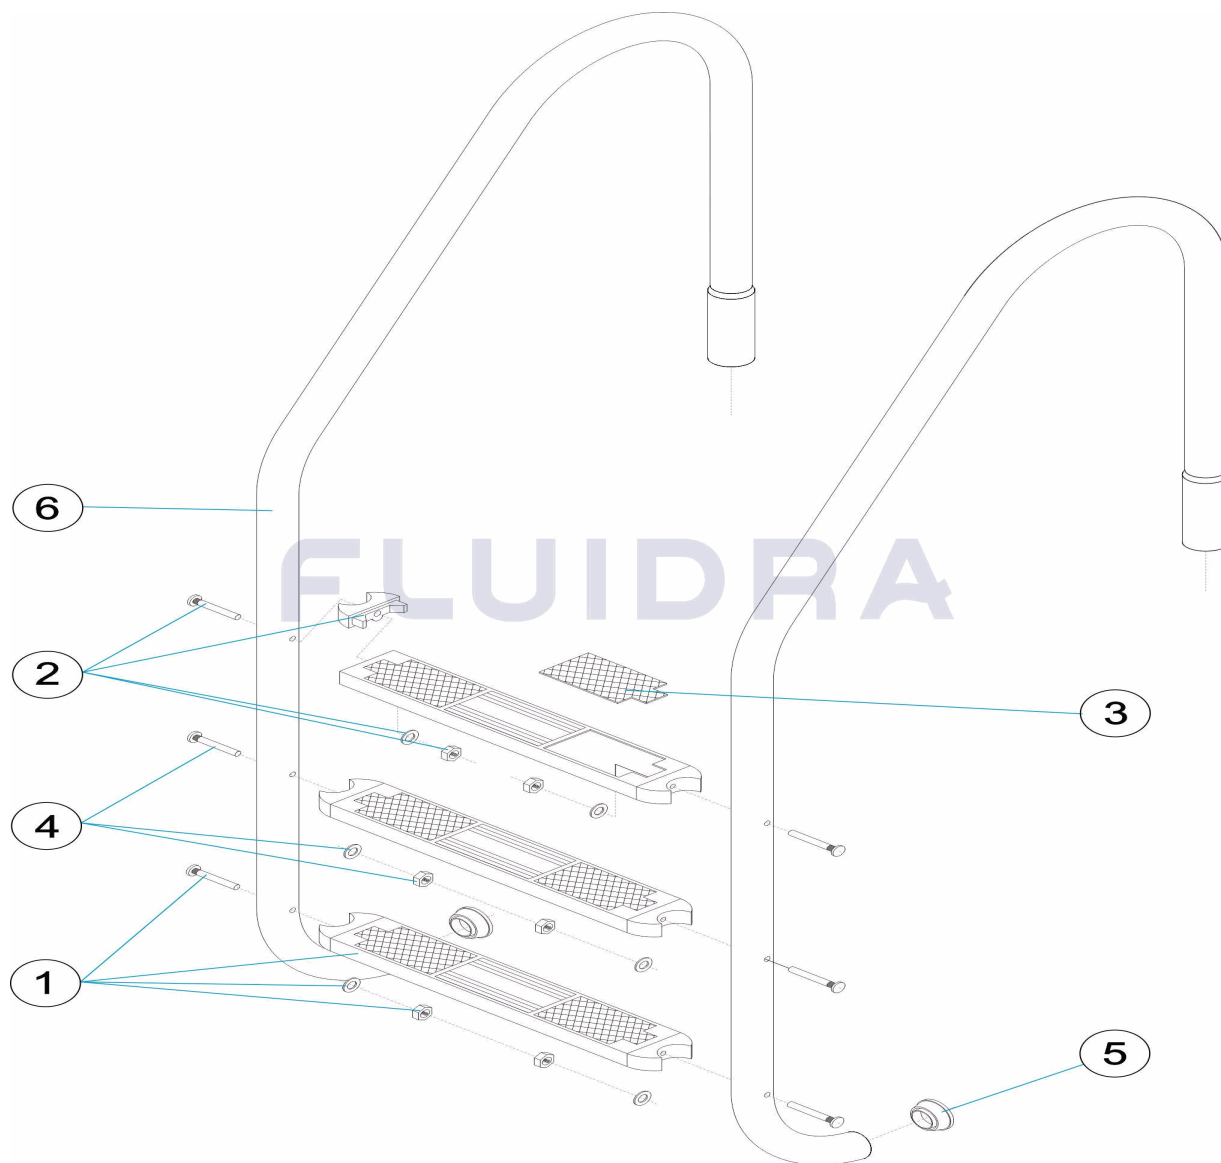

CODICE **07634, 07635, 07636, 07637**

DESCRIZIONE: **SCALA USA**

ITALIANO

POS	CODICE	DESCRIZIONE	QUANTITA'	POS	CODICE	DESCRIZIONE	QUANTITA'
1	440101006	GRADINO LUXE AISI 304 R1		6	* 06576R0001	CORRIMANO SCALA 2 GRADINI	
2	440101017	SOSTEGNO LATERALE GRADINO 316		6	* 06577R0001	CORRIMANO SCALA 3 GRADINI	
3	440101018	TAPPETINO FINITURA GRADINO LUXE		6	* 06578R0001	CORRIMANO SCALA 4 GRADINI	
4	440101011	BULLONERIA GRADINO AISI 316		6	* 07633R0001	CORRIMANO SCALA 5 GRADINI	
5	4401010215	TAPPO SCALA D.43-48