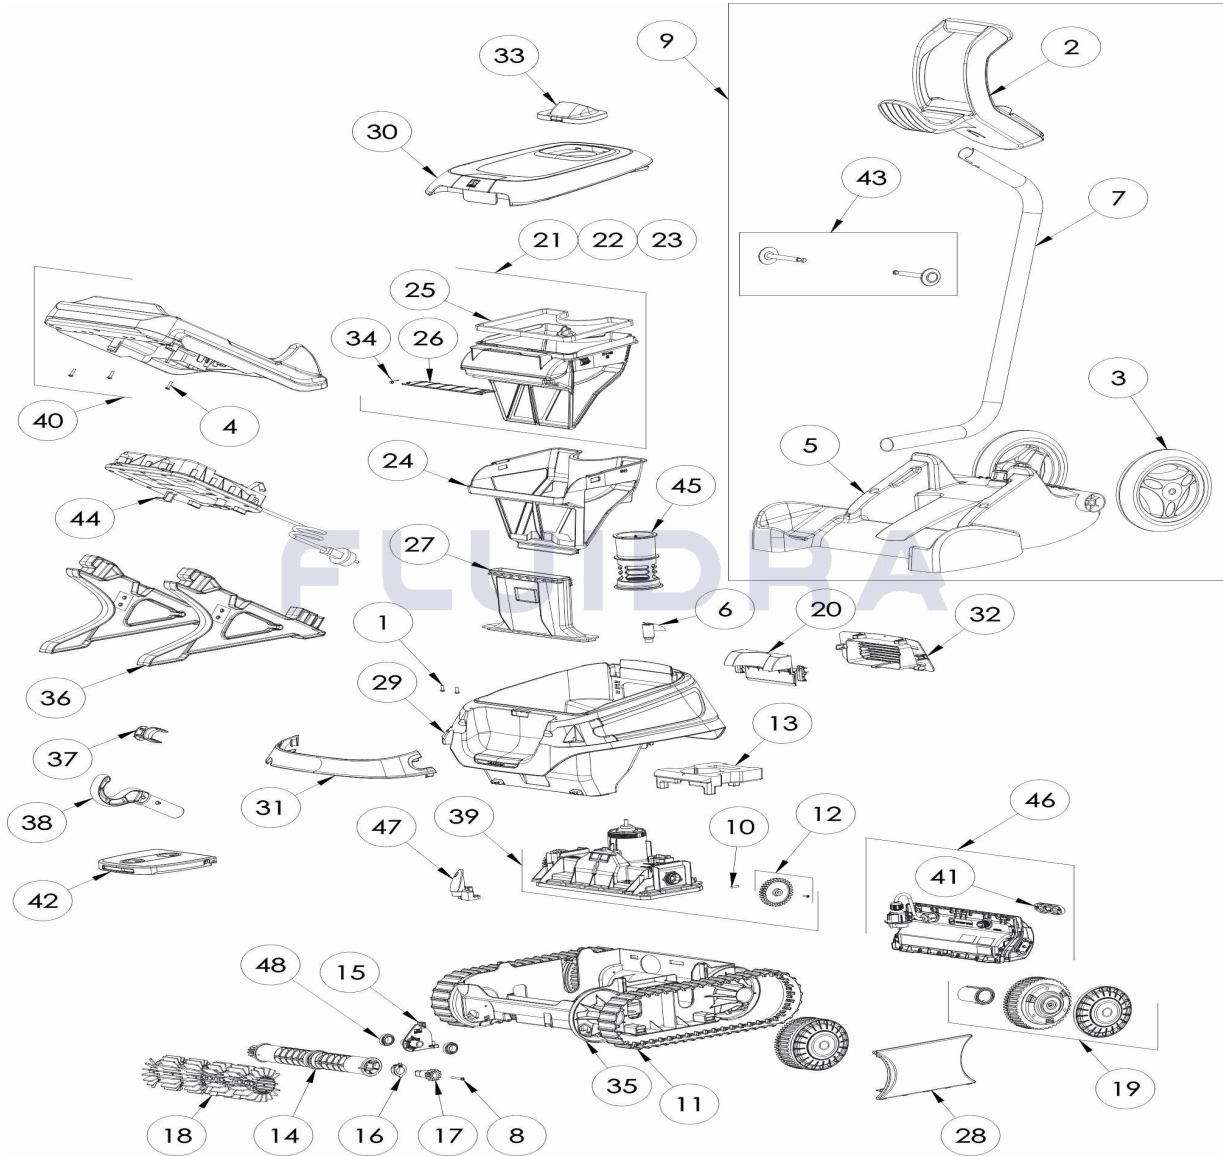

CODE **WR000575, WR000578**

DESCRIPTION: **CNX-Li 52 iQ / CNX-Li 5220 iQ**

ENGLISH

POS	CODE	DESCRIPTION	QUANTITY	POS	CODE	DESCRIPTION	QUANTITY
1	R0516700	SCREWS 4*12 MM (X5)	1	16	R0896600	OUTER BEARING CN, (*2)	1
2	R0565000	TROLLEY HANDLE	1	17	R0896700	12 POINT GEAR, CN (*2)	1
3	R0565100	TROLLEY WHEELS (*2)	1	18	R0896900	BRUSH SCRUBBER CN GREY (*2)	1
4	R0608500	SCREW 4*16MM (set of 5)	1	19	R0897300	WHEEL CN, BLACK	4
5	R0632800	COMPLETE LOWER PART TROLLEY CYCL	1	20	R0897400	REAR FLAP DOOR KIT CN	1
6	R0633200	IMPELLER CYCLONX	1	21	R0897500	FILTER CN 100µ - SINGLE	1
7	R0634400	TROLLEY TUBE CYCLONX	1	22	R0897600	FILTER CN 150µ - DUAL	1
8	R0638900	SCREW 4*25 MM (SET OF 5)	1	23	R0897700	FILTER CN 200µ - SINGLE	1
9	R0639500	TROLLEY KIT C	1	24	R0898100	OVER FILTER CN 60µ - DUAL	1
10	R0657900	MOTOR BLOCK SHAFT PIN Ø4 (SET OF 5)	1	25	R0898300	CANISTER SEAL CN	1
11	R0895200	TRACK CN (*2)	1	26	R0898400	CANISTER INLET FLAP CN	1
12	R0895600	DRIVE GEAR KIT (*2)	1	27	R0898500	INLET CHANNEL CN	1
13	R0896300	CHASSIS FLOAT CN	1	28	R0902400	SHORT FLANGE CN BLACK (*2)	1