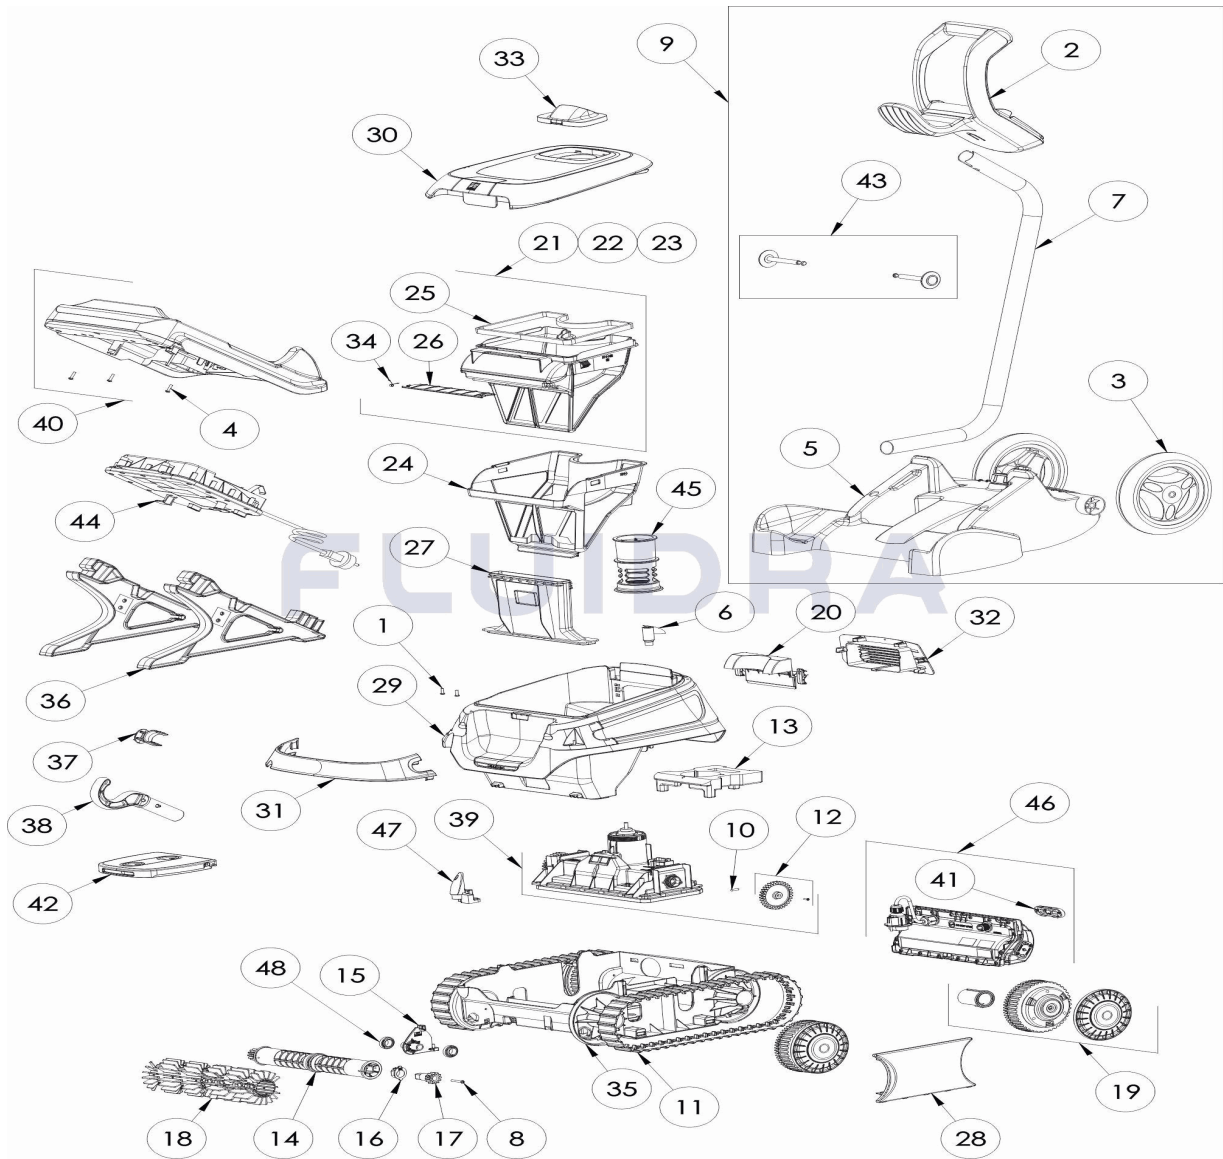

CODE **WR000575, WR000578**

BESCHREIBUNG: **CNX-Li 52 iQ / CNX-Li 5220 iQ**

DEUTSCH

POS	CODE	BESCHREIBUNG	MENGE	POS	CODE	BESCHREIBUNG	MENGE
1	R0516700	SCHRAUBE 4 * 12 MM(SET mit 5 Stk.)	1	16	R0896600	LAGER AUSSEN CN (* 2)	1
2	R0565000	HANDGRIFF CADDY	1	17	R0896700	ZAHNRAD 12 ZÄHNE CN	1
3	R0565100	RÄDER CADDY (SET mit 2 Stk.)	1	18	R0896900	BÜRSTEN CN HELLGRAU (*2)	1
4	R0608500	SCHRAUBE 4 * 16 MM, A4 (SET mit 5 Stk.)	1	19	R0897300	LENKRAD CN	4
5	R0632800	BODENPLATTE CADDY A-0 (CYCLONX)	1	20	R0897400	VENTLKLAPPENSET CN	1
6	R0633200	TURBINE (CYCLONX)	1	21	R0897500	FILTER CN 100µ - SINGLE	1
7	R0634400	STANDROHR FÜR CADDY (CYCLONX)	1	22	R0897600	FILTER CN 150µ - DUAL	1
8	R0638900	SCHRAUBE 4 * 25 MM, A2 (SET mit 5 Stk.)	1	23	R0897700	FILTER CN 200µ - SINGLE	1
9	R0639500	CADDY C	1	24	R0898100	FILTERKORB AUSSEN CN 60µ - DUAL	1
10	R0657900	BEFESTIGUNGSSTIFT FÜR MOTORBLOCK	1	25	R0898300	FILTERKORBDICHTUNG CN	1
11	R0895200	RAUPENBAND CN (*2)	1	26	R0898400	FILTERKLAPPE CN	1
12	R0895600	ZAHNRAD CN (*2)	1	27	R0898500	SAUGKANAL CN	1
13	R0896300	SCHWIMMKÖRPER CHASSIS CN	1	28	R0902400	SEITENTEILE KLEIN SCHWARZ CN (*2)	1