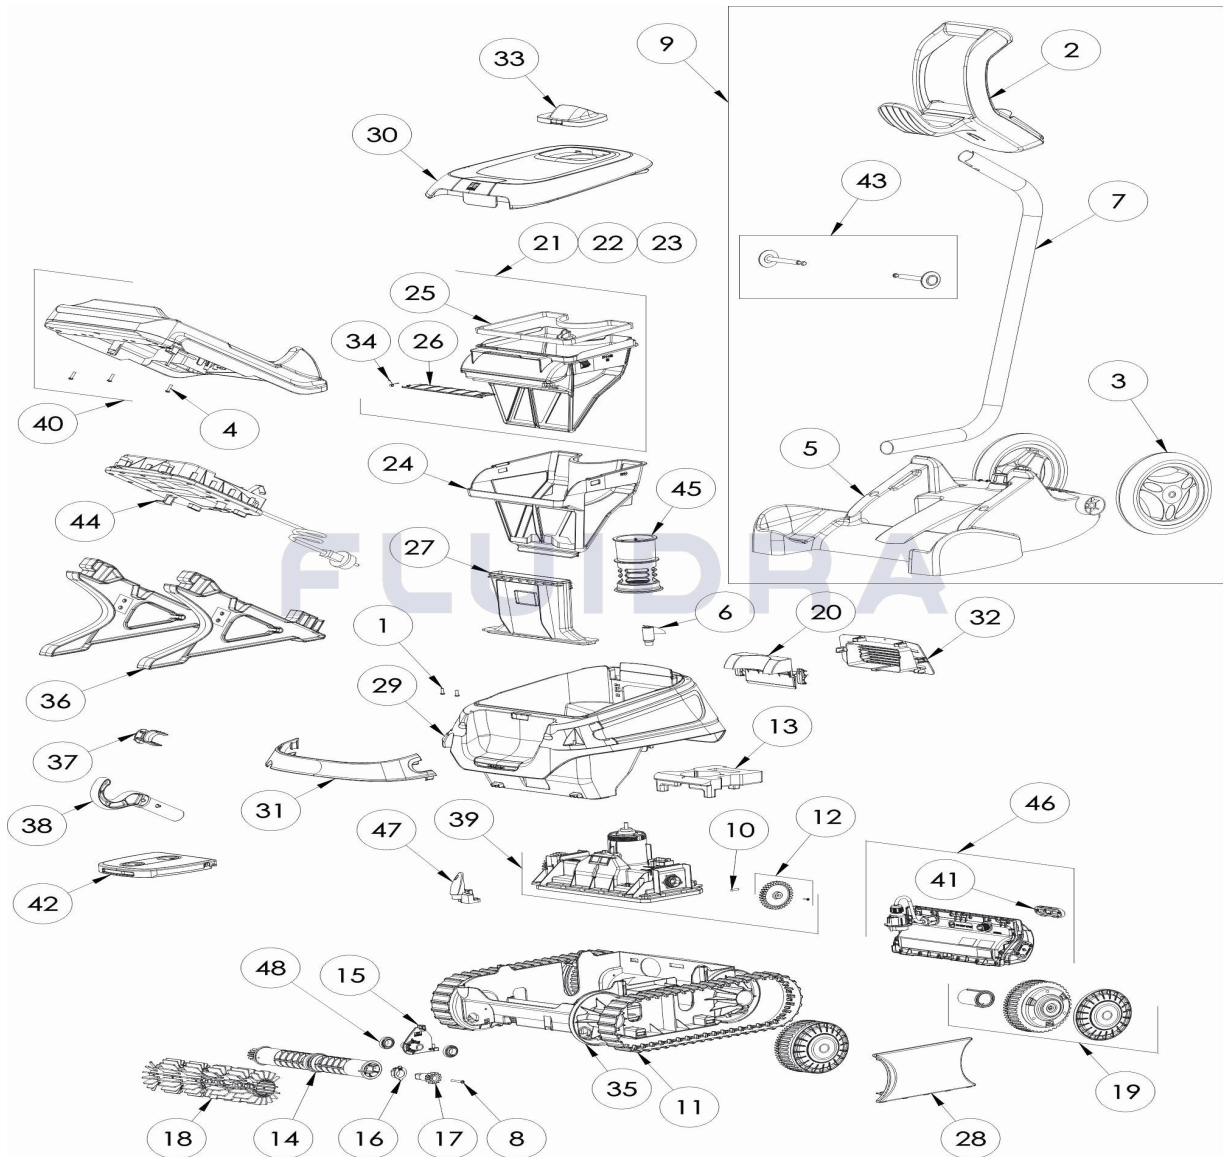

CODICE **WR000575, WR000578**

DESCRIZIONE: **CNX-Li 52 iQ / CNX-Li 5220 iQ**

ITALIANO

POS	CODICE	DESCRIZIONE	QUANTITA'	POS	CODICE	DESCRIZIONE	QUANTITA'
1	R0516700	VITE 4*12 MM (*5)	1	16	R0896600	CUSCINETTO ESTERNO CN (*2)	1
2	R0565000	MANIGLIA CARRELLO	1	17	R0896700	PIGNONE SPAZZOLA CN (*2)	1
3	R0565100	RUOTE CARRELLO (*2)	1	18	R0896900	SPAZZOLE CN GRIGIO CHIARO (*2)	1
4	R0608500	VITE 4*16 MM A4 (*5)	1	19	R0897300	RUOTA CN	4
5	R0632800	PORTE INFERIORE CARRELLO CYCLONX	1	20	R0897400	KIT CLAPET POSTERIORE CN	1
6	R0633200	ELICA CYCLONX	1	21	R0897500	FILTRO CN 100µ - SINGLE	1
7	R0634400	CARRELLO CYCLONX	1	22	R0897600	FILTRO CN 150µ - DUAL	1
8	R0638900	VITE 4*25 MM (*5)	1	23	R0897700	FILTRO CN 200µ - SINGLE	1
9	R0639500	CARRELLO C	1	24	R0898100	FILTRO CN 60µ - DUAL	1
10	R0657900	KIT 5 PIN ALBERO MOTORE	1	25	R0898300	GUARNIZIONE COPERCHIO CN	1
11	R0895200	CINGOLI CN (*2)	1	26	R0898400	CLAPET FILTRO CN	1
12	R0895600	PIGNONE CN (*2)	1	27	R0898500	CONDOTTO ASPIRAZIONE CN	1
13	R0896300	FLOTTANTE TELAIO CN	1	28	R0902400	FLANGECN SMALL (*2)	1