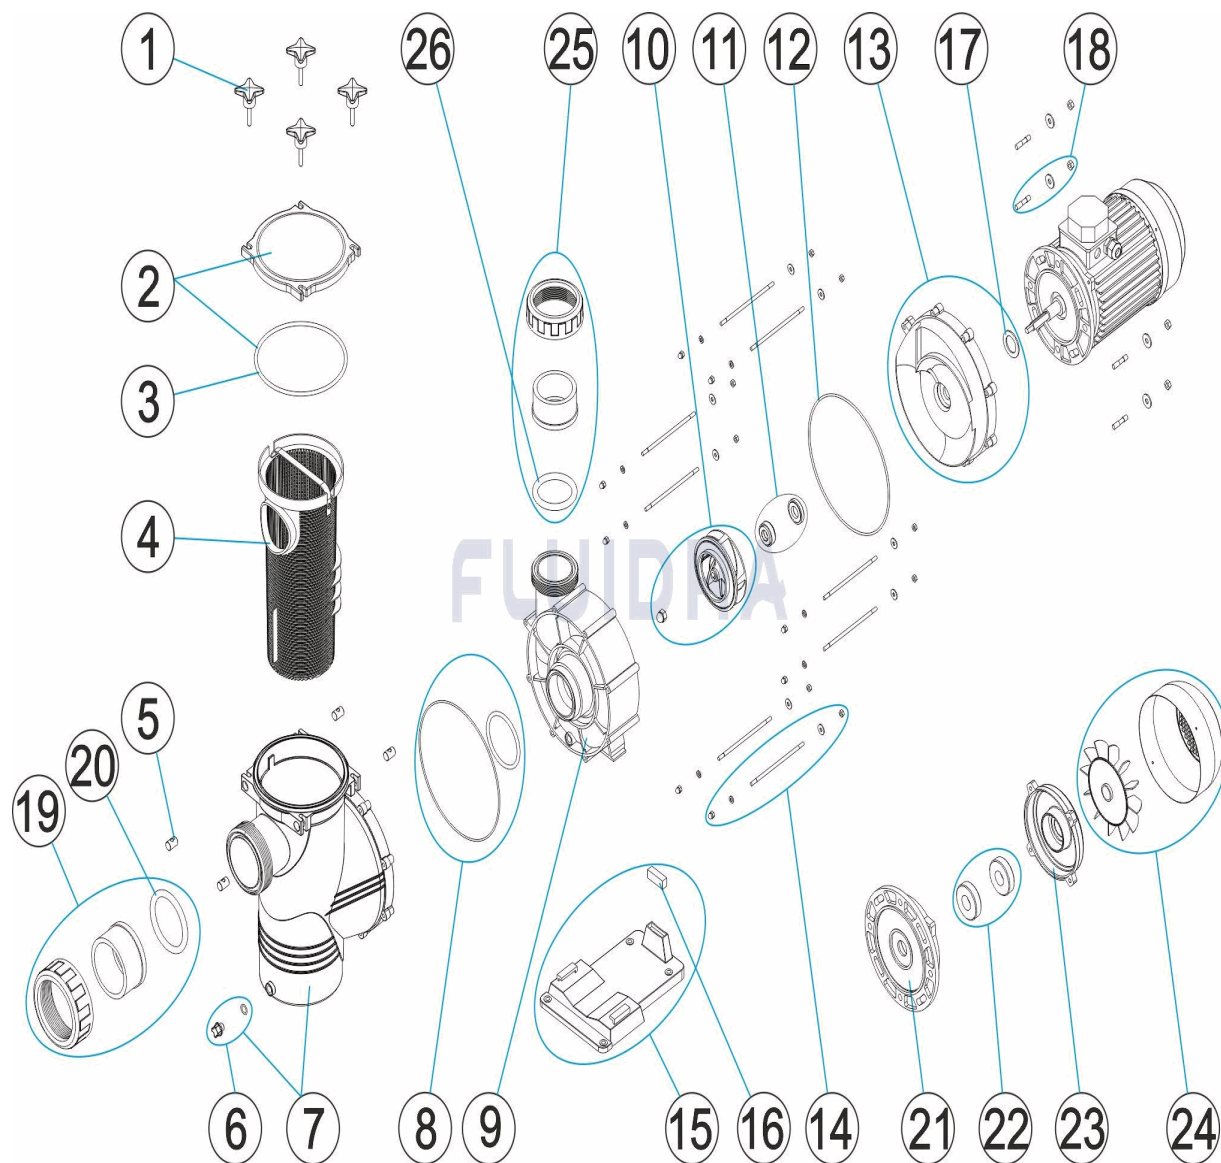

CODICE **BDP350T, BDP400T, BDP550T**

DESCRIZIONE: **POMPE BIG DENVER 3 - 4 - 5,5 HP III**

ITALIANO

POS	CODICE	DESCRIZIONE	QUANTITA'	POS	CODICE	DESCRIZIONE	QUANTITA'
1	CE05010061	CHIUSURA PREFILTRO		13	* CE05010560	COPERCHIO CORPO POMPA	
2	CE05010553	COPERCHIO E GUARNIZIONE PREFILTRO		14	CE05010561	VITES CHIUSURA CORPO M6X152	
3	CE04180201	O-RING		15	* CE05030011	PIEDE POMPA 3 HP	
4	CE05010554	CESTO PREFILTRO BIG DY		15	* CE05030012	PIEDE POMPA 4 - 4,5 HP	
5	CE05011605	PERNO BASCULANTE		16	* CE05010562	SILENTBLOC (45 X 24 X 13) C71	
6	CE04121107	COPERCHIO 1/4' VALVOLA		16	* CE05010409	SILENTBLOC (16X45X13)	
7	CE05010555	CORPO PREFILTRO BIG DY 4,5-5CV		17	* CE05010548	RONDELLA 2-3 CV.	
8	CE05010556	GUARNIZIONE COPERCHIO CORPO		17	* CE05030020	O-RING V VA-30 (4 - 5,5 CV)	
9	CE05010557	CORPO POMPA BIG DY		18	* CE05010250	VITI FISSAGGIO MOTORE 2-3 CV.	
10	* CE05010558	GIRANTE BCC/BIG DY 3CV		18	* CE05030022	VITI FISSAGGIO MOTORE 4 - 5,5 CV	
10	* CE05030014	GIRANTE 4 HP		19	CE05010563	MANICOTTO UNIONE	
10	* CE05030015	GIRANTE 5,5 HP		20	CE05010564	O-RING MANICOTTO	
11	CE05030016	TENUTA MECCANICA		21	* CE05030021	FLANGIA MOTORE	

* SI FACCIA RIFERIMENTO AL FOGLIO DELLE OSSERVAZIONI