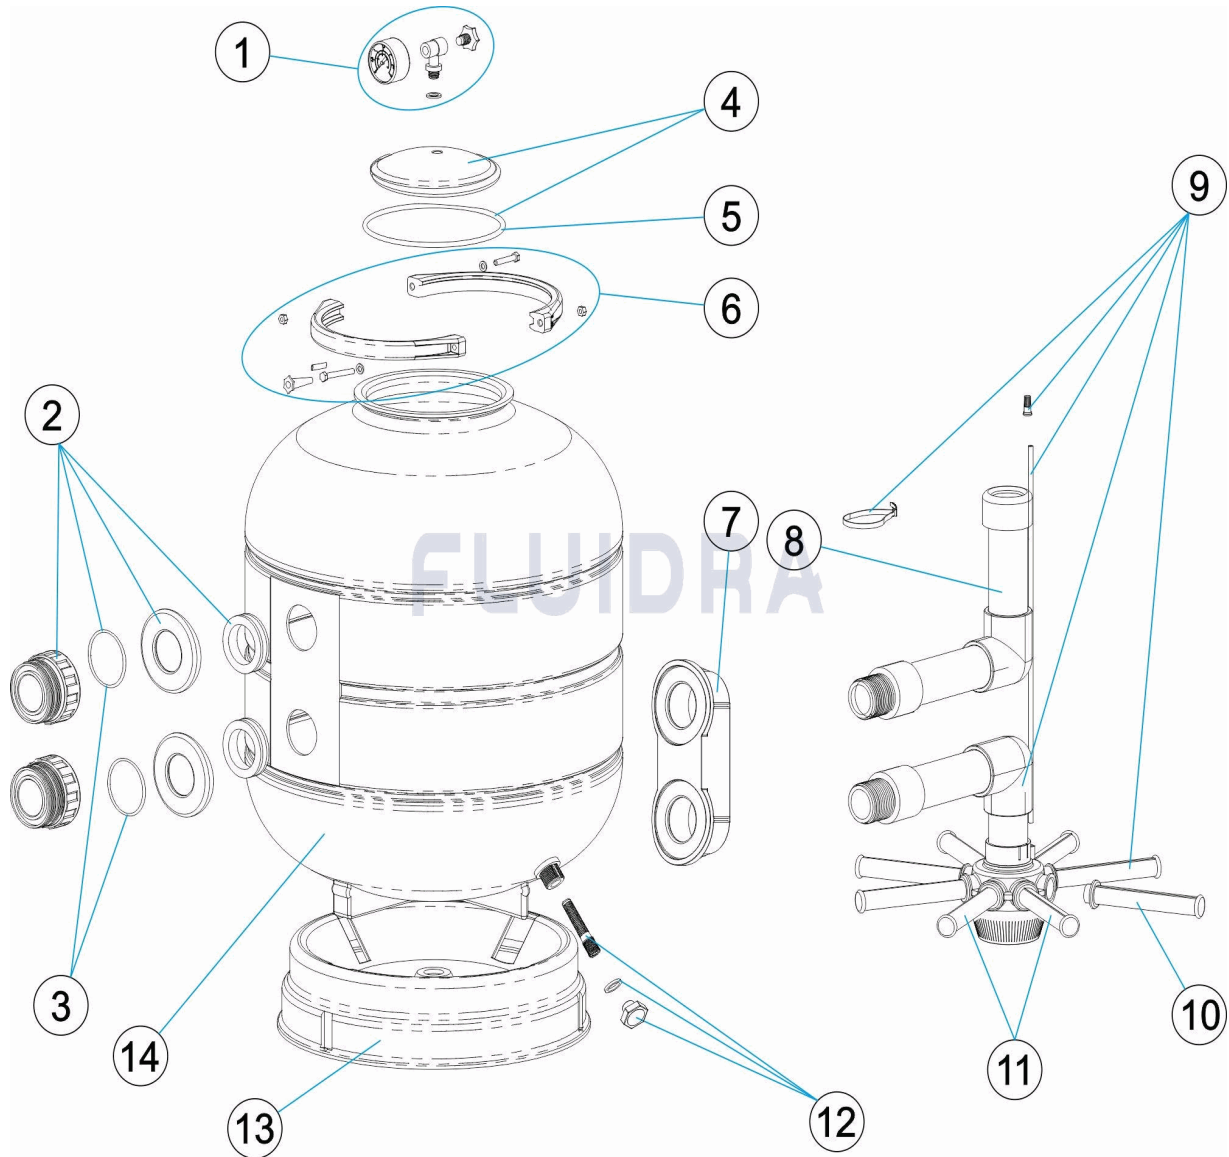

CODICE **FBS0400, FBS0500, FBS0600**

DESCRIZIONE: **FILTRO BRASIL FBS0400-0600**

ITALIANO

POS	CODICE	DESCRIZIONE	QUANTITA'	POS	CODICE	DESCRIZIONE	QUANTITA'
1	CE11020206	MANOMETRO COMPLETO		9	* CE04010328	KIT COLLETTORE D. 600	
2	CE04220104	RACCORDO USCITA + RINFORZO		10	* CE04300120	CANDELOTTO COLLETTORE 3/4" 160M "	
3	CE04302303	O-RING RACCORDO USCITA D.66.04X5.33		10	* CE04300119	CANDELOTTO COLLETTORE 3/4" 110M "	
4	CE04080102	COPERCHIO TRASPARENTE + ANELLO		11	* CE04010073	GRUPPO CANDELOTTO COLLETTORE D. 3	
5	CE04080101	O-RING COPERCHIO		11	* CE04010074	GRUPPO CANDELOTTO COLLETTORE D. 4	
6	CE11020402	INSIEME FASCIA IN PLASTICA		12	CE04250031	SCARICO SABBIA	
7	CE04220105	RINFORZO INTERNO		13	* 33878R0001	BASE FILTRO 400/450	
8	* CE04010321	RACCORDO DIFFUSORE D. 400		13	* 33880R0001	BASE FILTRO D. 500/600	
8	* CE04010323	RACCORDO DIFFUSORE D. 500		14	* 33878R0300AL	CORPO FILTRO D. 400	
8	* CE04010324	RACCORDO DIFFUSORE D. 600		14	* 33880R0300AL	CORPO FILTRO D. 500	
9	* CE04010325	KIT COLLETTORE D. 400		14	* 33881R0300AL	CORPO FILTRO D. 600	
9	* CE04010327	KIT COLLETTORE D. 500