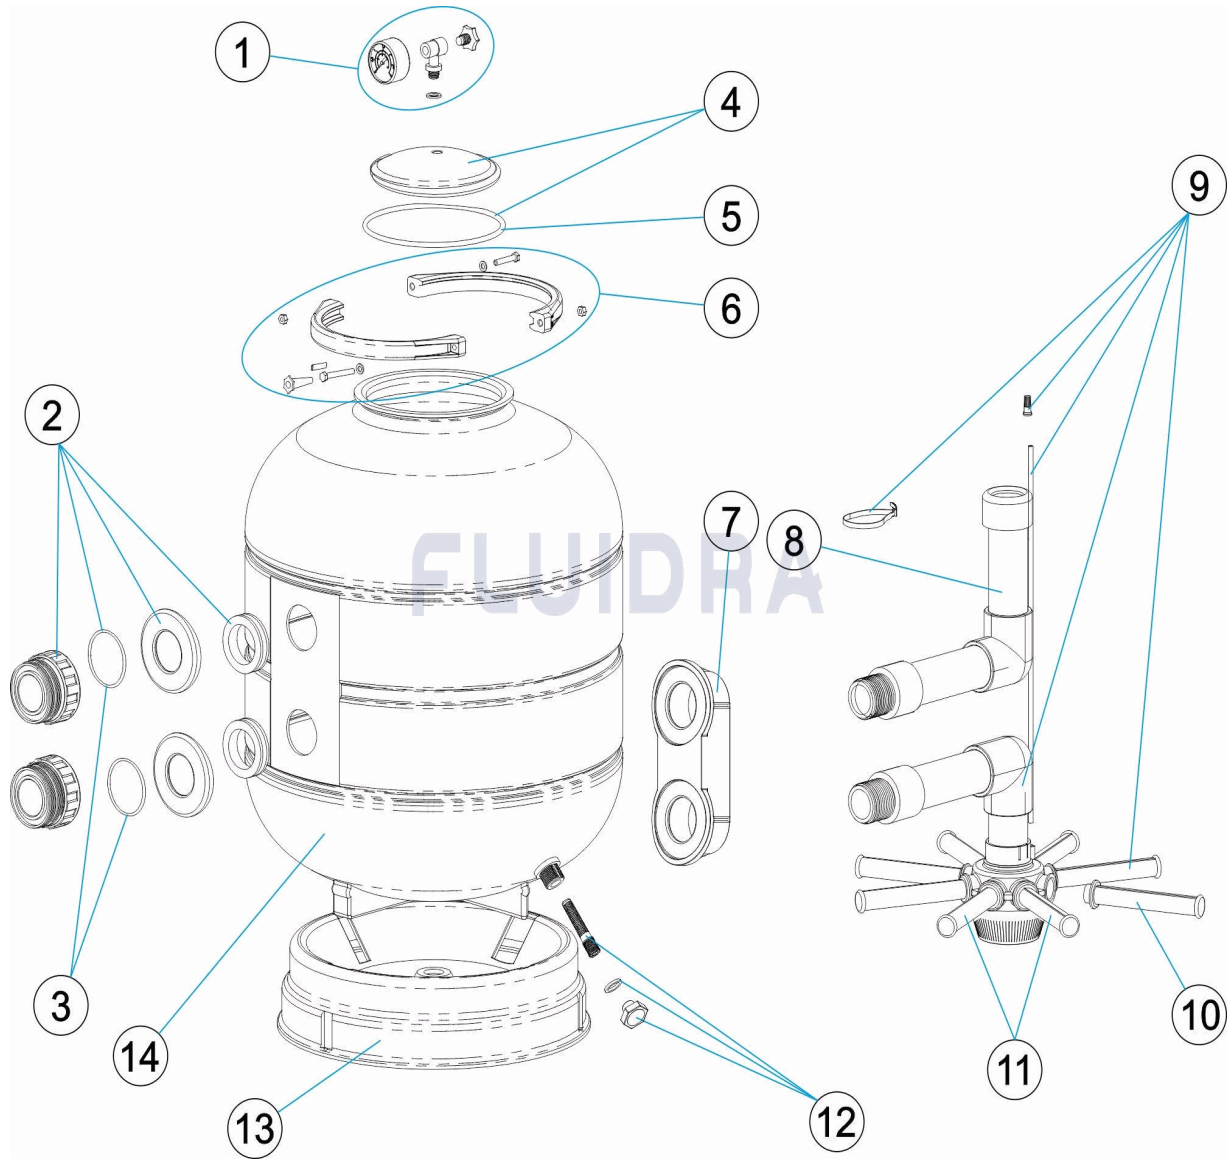

CODE **FBS0400, FBS0500, FBS0600**

DESCRIPTION: **BRASIL FBS0400-0600 FILTER**

ENGLISH

POS	CODE	DESCRIPTION	QUANTITY	POS	CODE	DESCRIPTION	QUANTITY
1	CE11020206	COMPLETE PRESSURE GAUGE UNIT		9	* CE04010328	MANIFOLD ASSEMBLY D. 600	
2	CE04220104	OUTLET FITTING + REINFORCEMENT		10	* CE04300120	MANIFOLD ARM 3/4" 160 M "	
3	CE04302303	O RING D.66.04X5.33		10	* CE04300119	MANIFOLD ARM 3/4" 110 M "	
4	CE04080102	TRANSPARENT LID + GASKET		11	* CE04010073	MANIFOLD ARM ASSEMBLY D. 350	
5	CE04080101	LID 'O' RING		11	* CE04010074	MANIFOLD ARM ASSEMBLY D. 450 - 500	
6	CE11020402	PLASTIC V-CLAMP SET		12	CE04250031	SAND PURGE	
7	CE04220105	INNER REINFORCEMENT		13	* 33878R0001	FILTER BASE D. 400/450	
8	* CE04010321	DIFFUSER ASSEMBLY D. 400		13	* 33880R0001	FILTER BASE D. 500/600	
8	* CE04010323	DIFFUSER ASSEMBLY D. 500		14	* 33878R0300AL	FILTER BODY D. 400	
8	* CE04010324	DIFFUSER ASSEMBLY D. 600		14	* 33880R0300AL	FILTER BODY D. 500	
9	* CE04010325	MANIFOLD ASSEMBLY D. 400		14	* 33881R0300AL	FILTER BODY D. 600	
9	* CE04010327	MANIFOLD ASSEMBLY D. 500					