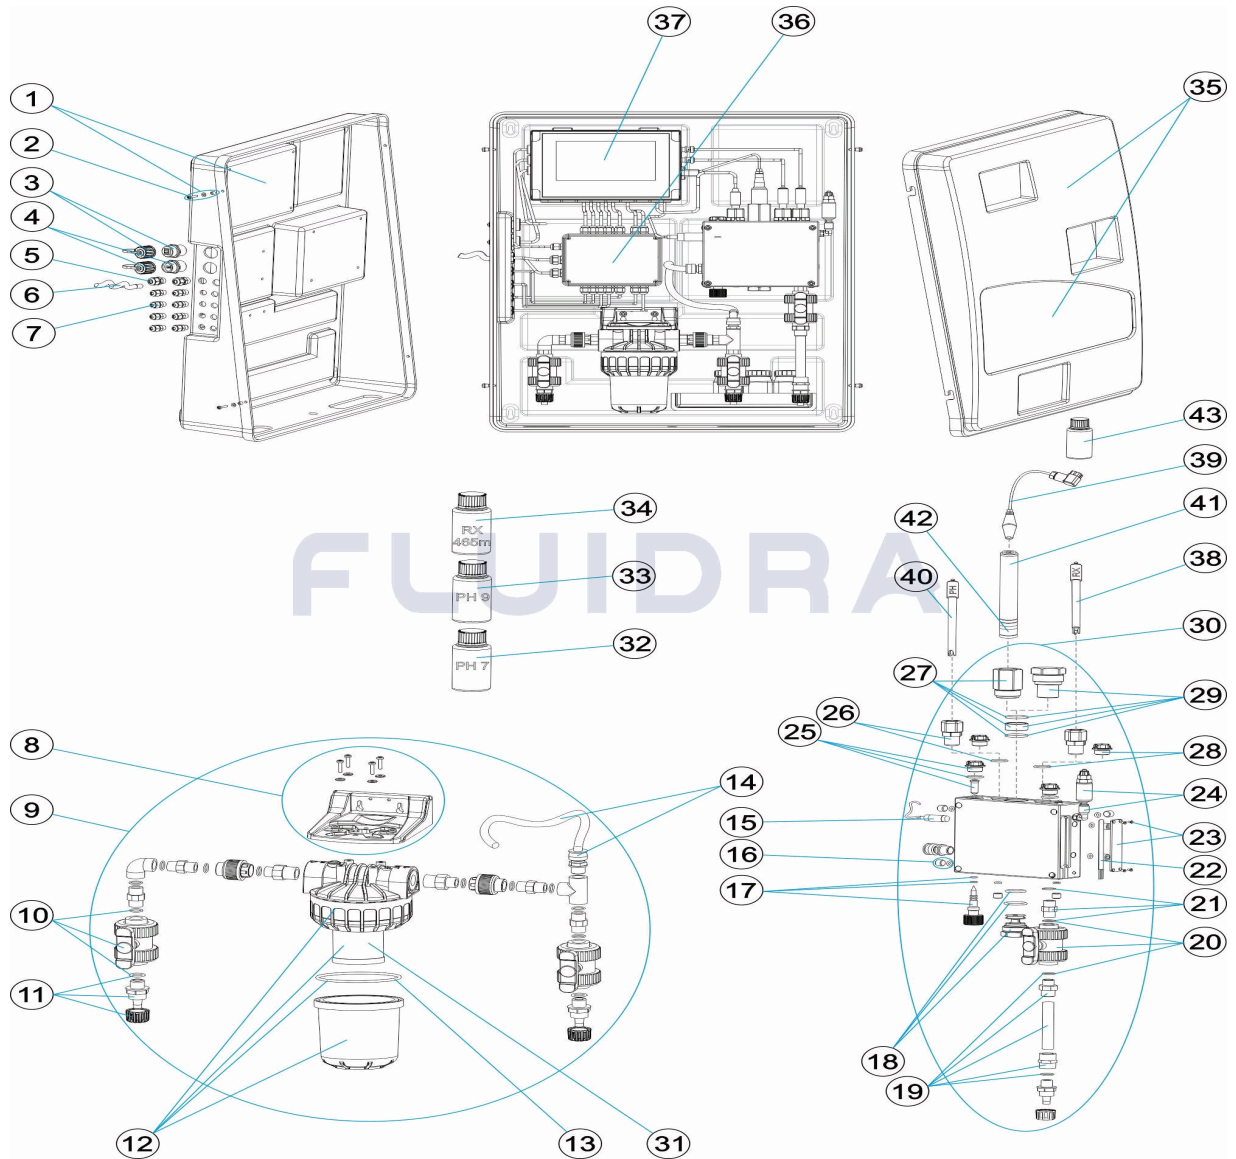

CODE 57145, 57146, 57147, 57148, 66155, 70925, 70926, 70927, 70928

DESCRIPTION: GUARDIAN NEXT

ENGLISH

POS	CODE	DESCRIPTION	QUANTITY	POS	CODE	DESCRIPTION	QUANTITY
1	CE08040173	REAR COVER		16	CE08040186	PLUG AND O-RING	
2	CE08040174	FRONT COVER FIXING SCREWS		17	CE08040187	FLOW REGULATOR	
3	CE08040175	RJ45 CONNECTION		18	CE08040188	PLUG AND O-RING	
4	CE08040176	USB CONNECTION		19	* CE08040189	SET DRAINAGE PIPE	
5	CE08040177	PACKING GLAND PG-9		19	* CE08040190	SET DRAINAGE PIPE	
6	CE08030079	ANTIFLAME CABLE 3X1 L=2.5M		20	CE08040191	VALVE	
7	CE08040178	PACKING GLAND PG-7		21	CE08040192	UNION FITTINGS	
8	CE08040179	FILTER BRACKET		22	CE08040193	LED STRIP	
9	CE08040180	FILTER SET		23	CE08040194	LEDS PROTECTION	
10	CE08040181	VALVE		24	CE08040195	AIR PURGE	
11	CE08030040	HEAD CONNECTOR BODY		25	CE08040196	FLOW INDICATOR	
12	CE08040182	FILTER		26	CE08030082	SENSOR HOLDER	
13	CE08040183	FILTER GASKET		27	* CE08040198	PROBE BRACKET CHLORINE	