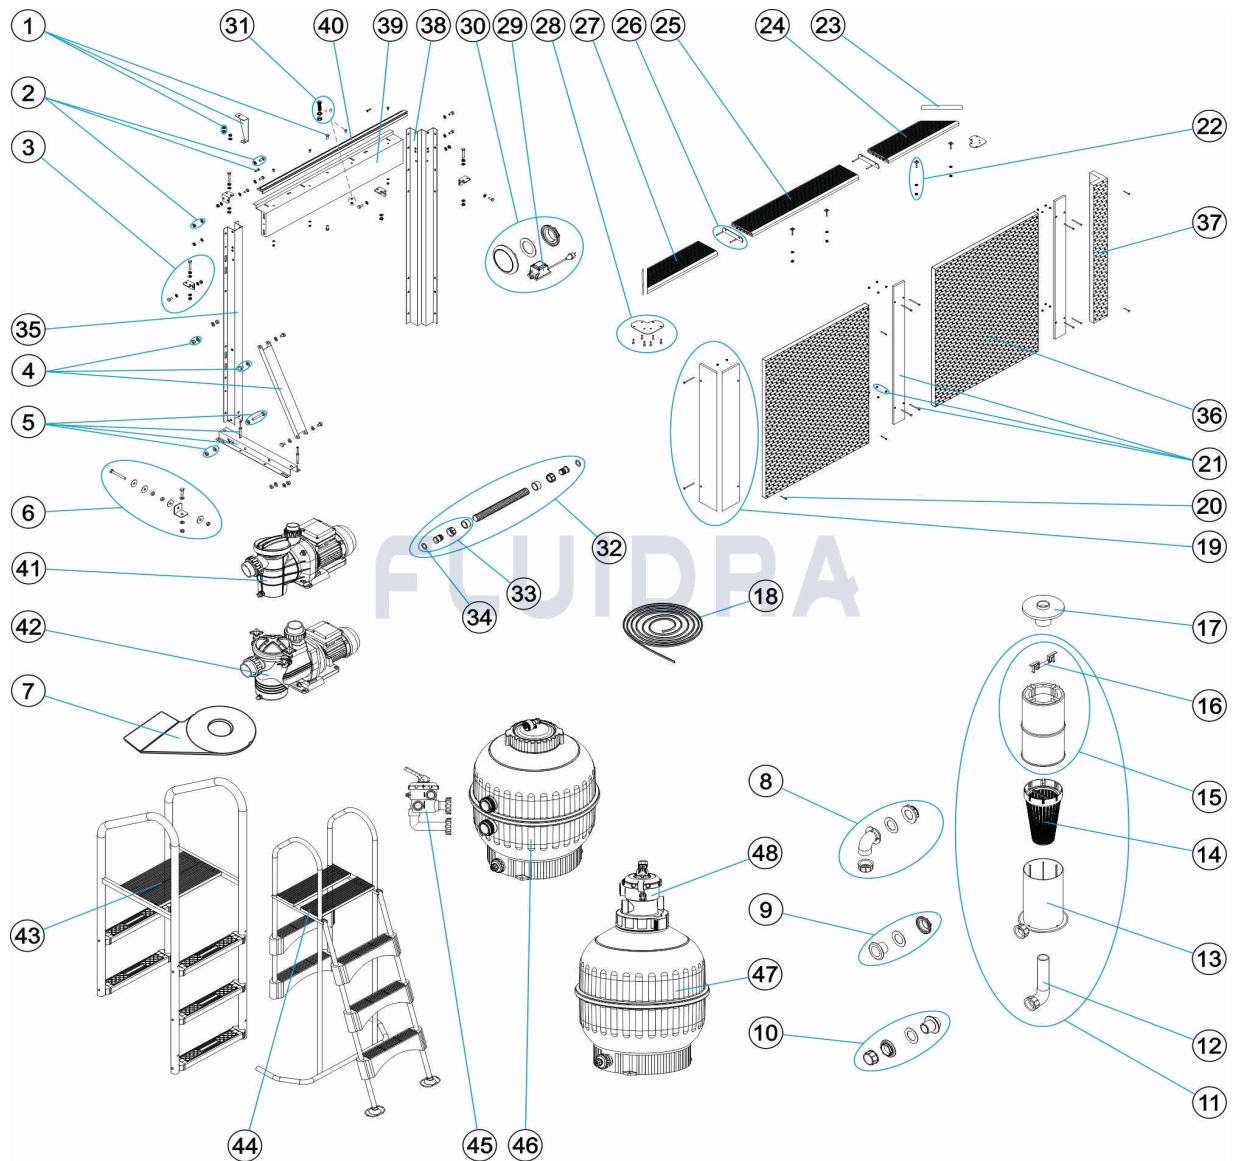

DESCRIPTION: DOLCE VITA RATTAN VERSION

**ENGLISH**

POS	CODE	DESCRIPTION	QUANTITY	POS	CODE	DESCRIPTION	QUANTITY
1	4411040071	CROSSPIECE REINFORCEMENT		16	RLDEDIST99	SAFETY LOOP	
2	4411040053	CROSSPIECE BOLT SET		17	4411040067	SUCTION END LID	
3	4411040054	CROSSPIECE MOUNTING KIT		18	* 4411040024	EDGE FIXATION LINER 10 METRES	
4	4411040055	DIAGONAL CROSSPIECE FOOT		18	* 4411040025	EDGE FIXATION LINER 25 METRES	