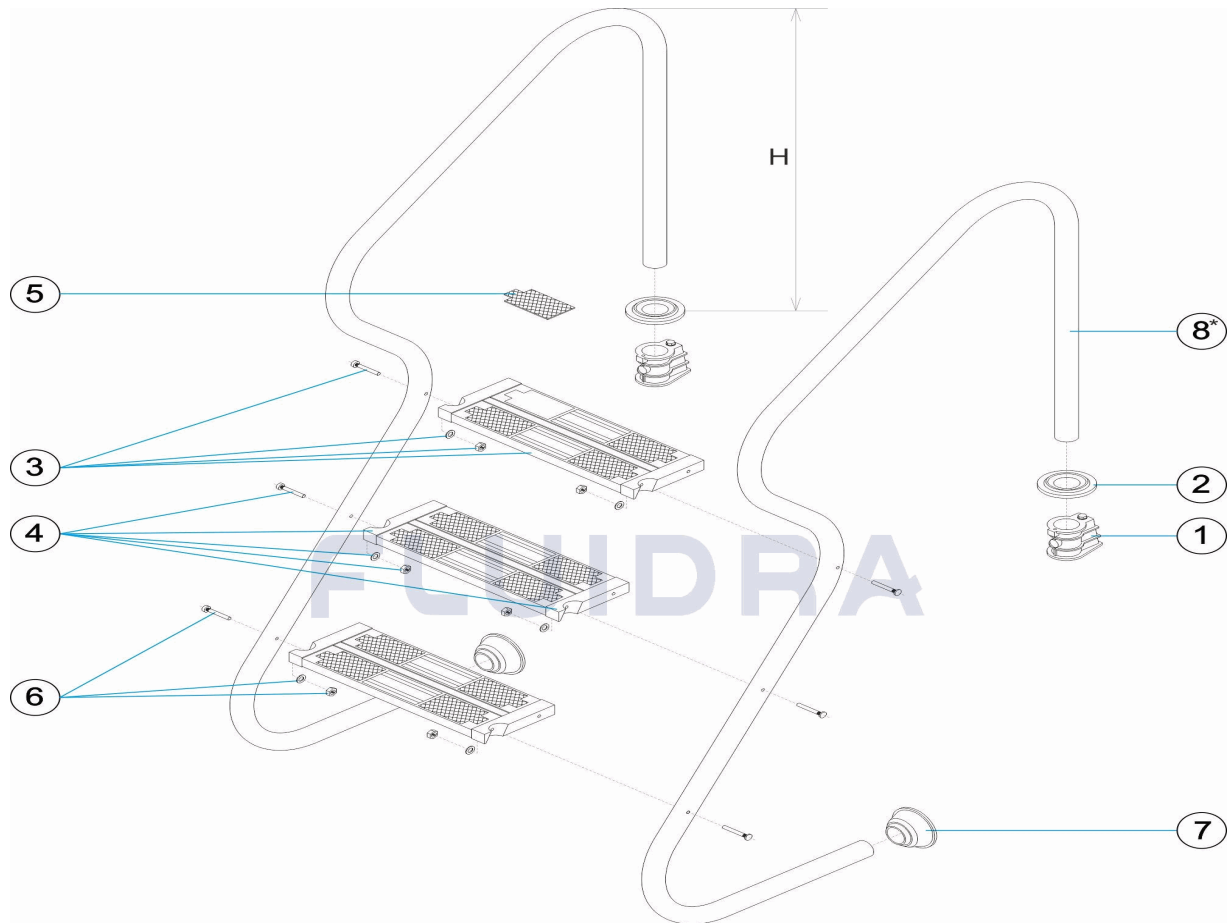

CODE **07782**

DESCRIPTION: **EASY ACCESS LADDER 3 STEPS**

OBSERVATIONS

POS	CODE	OBSERVATIONS
8	* 07782R0300	FOR: SEE COMMENTS *

CODICE **07782**

DESCRIZIONE: **SCALA MODELLO FACILE ACCESSO 3 SCALINI**

*
 Si H=62 cm: Pasamanos modelo antiguo (no se fabrica). Hay que comprar 2 uds. de pasamano del modelo actual (H=75 cm).
 If H=62 cm: Old handrail (obsolete). You have to buy 2 uts. of current handrail (H=75 cm).