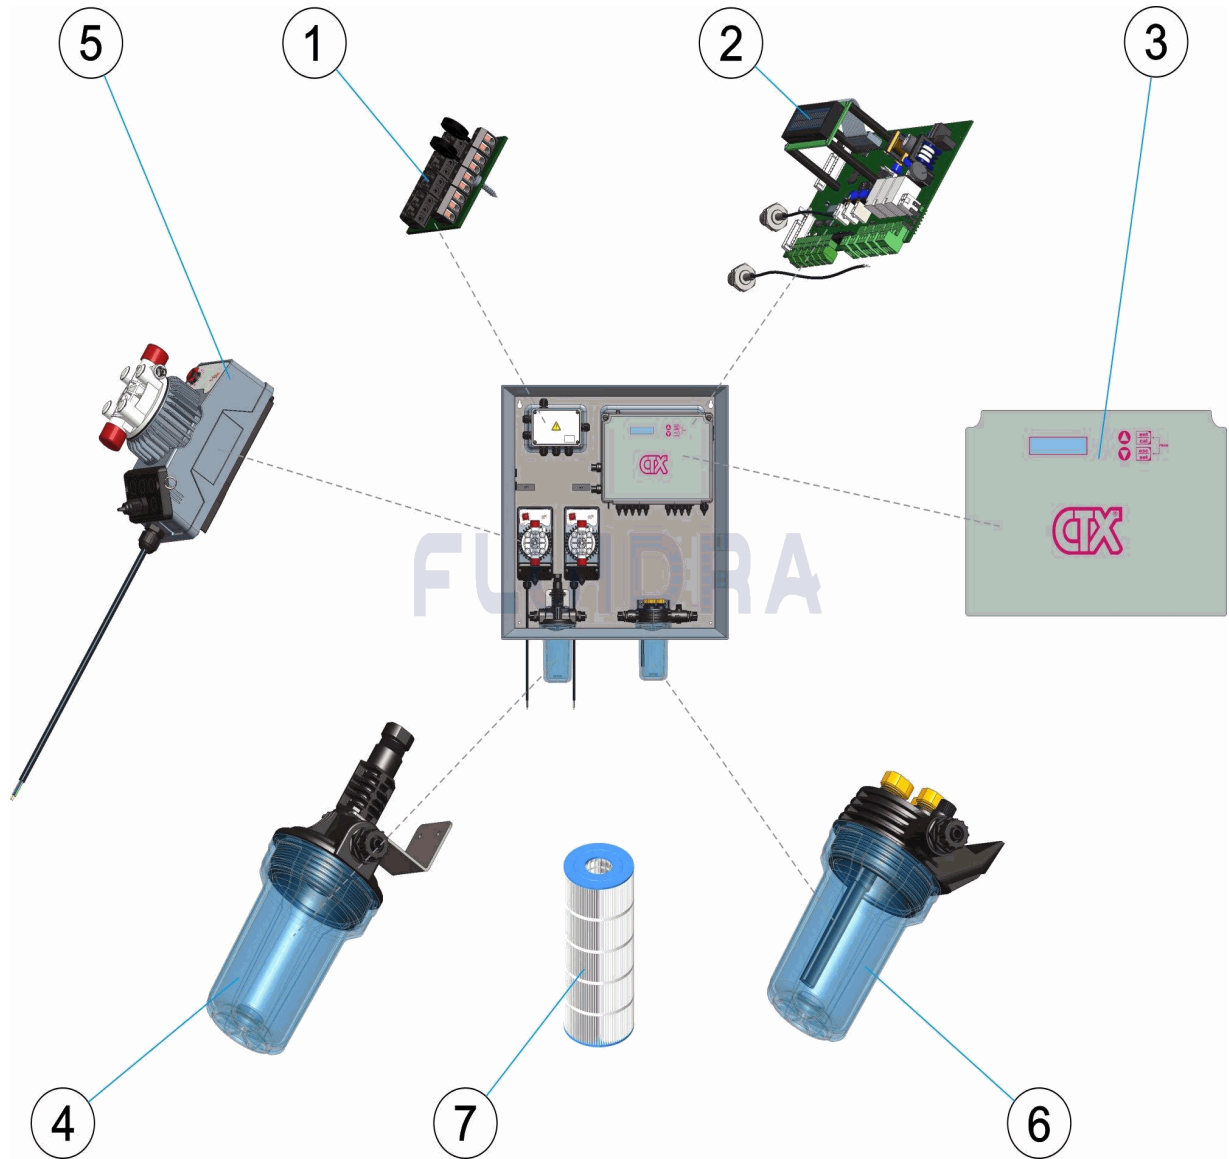

CODE 70255

DESCRIPTION: NEW VIGILANT PH/RX

FRANCAIS

POS	CODE	DESCRIPTION	QUANTITE	POS	CODE	DESCRIPTION	QUANTITE
1	27354R0012	CIRCUIT RÉGLETTE		5	70694	POMPE NEW VIGILANT	
2	70255R0001	PLAQUE BASE PCB		6	9900103087	CYLINDRE PSS-P8	
3	70255R0002	CLAVIER		7	27354R0019	FILTRE LAVABLE	
4	70255R0003	CARCASSE FILTRE					

CODE 70255

DESCRIPTION: NEW VIGILANT PH/RX

**ENGLISH**

POS	CODE	DESCRIPTION	QUANTITY	POS	CODE	DESCRIPTION	QUANTITY
1	27354R0012	TERMINAL STRIP CIRCUIT		5	70694	NEW VIGILANT PUMP	
2	70255R0001	PCB MOTHER BOARD		6	9900103087	PROVE HOLDER PSS-P8	
3	70255R0002	KEYPAD		7	27354R0019	WASHABLE FILTER	
4	70255R0003	HOUSING FILTER					

CODICE **70255**

DESCRIZIONE: **NEW VIGILANT PH/RX**

**ITALIANO**

POS	CODICE	DESCRIZIONE	QUANTITA'	POS	CODICE	DESCRIZIONE	QUANTITA'
1	27354R0012	CIRCUITO STRISCIA		5	70694	POMPA NEW VIGILANT	
2	70255R0001	SCHEDA BASE PCB		6	9900103087	CILINDRO PSS-P8	
3	70255R0002	PULSANTIERA		7	27354R0019	FILTRO LAVABILE	
4	70255R0003	CORPO FILTRO					

CODE 70255

BESCHREIBUNG: NEW VIGILANT PH/RX

**DEUTSCH**

POS	CODE	BESCHREIBUNG	MENGE	POS	CODE	BESCHREIBUNG	MENGE
1	27354R0012	PLATINE KLEMMLEISTE		5	70694	PUMPE NEW VIGILANT	
2	70255R0001	BASISPLATTE PCB		6	9900103087	PRÜFSTAB PSS-P8	
3	70255R0002	TASTATUR		7	27354R0019	FILTER WASCHBAR	
4	70255R0003	GEHÄUSE FILTER					