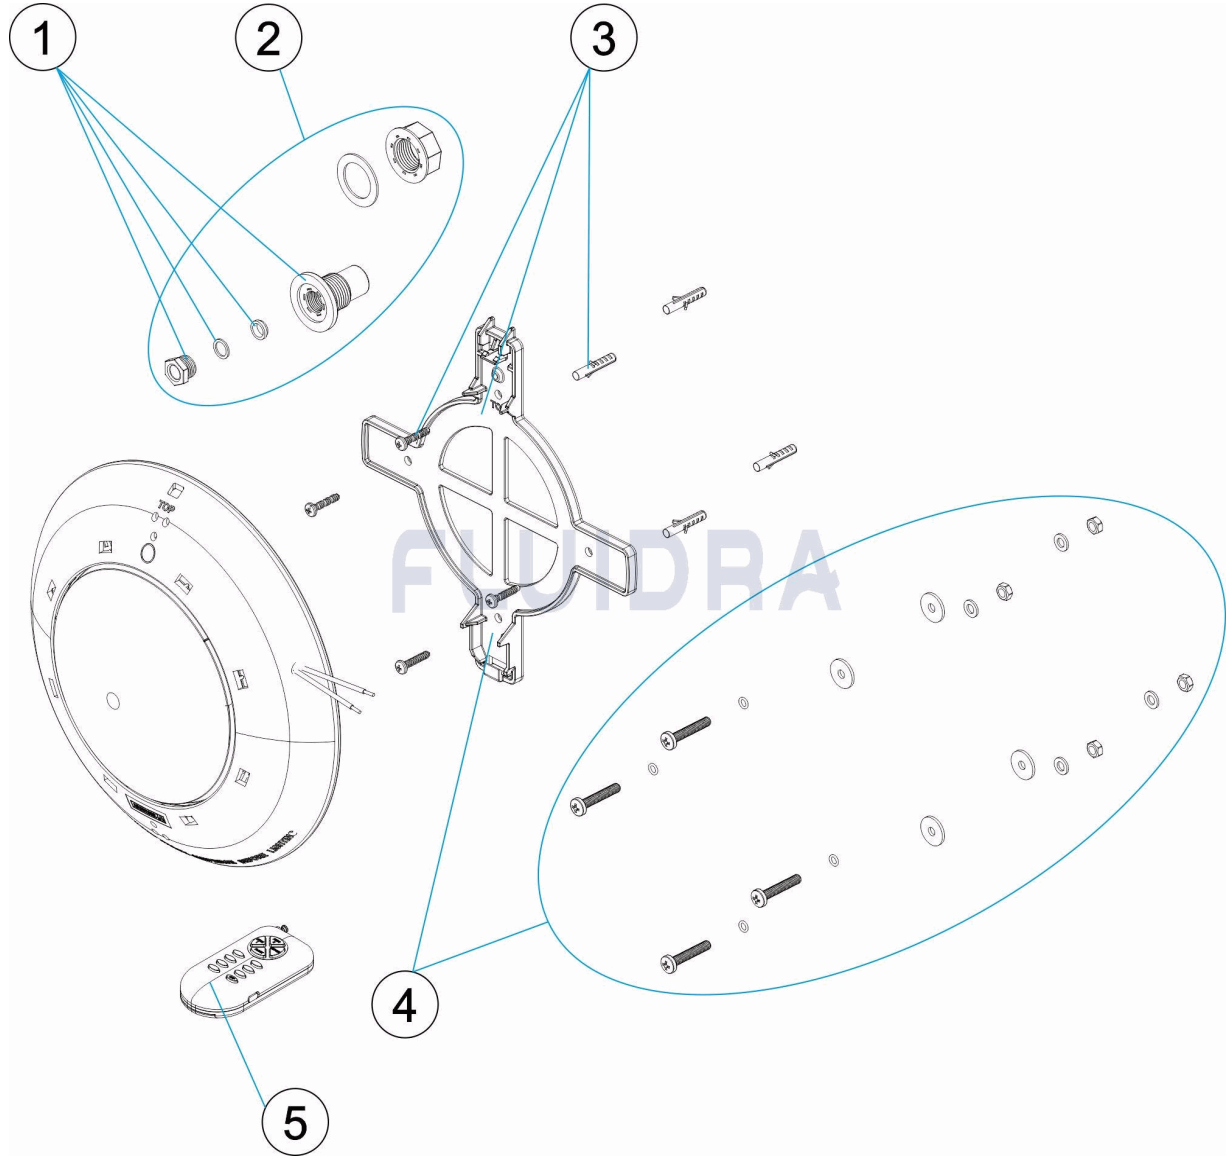

# PARTS BREAKDOWN

REV.: 3

1228

DATE: 08/04/2022

SHEET: 1/2

CODE 71743, 71744

DESCRIPTION: FLAT LED LIGHT

## ENGLISH

POS	CODE	DESCRIPTION	QUANTITY	POS	CODE	DESCRIPTION	QUANTITY
1	4403011907	CONDUIT CONNECTOR		4	* 4403012305	LIGHT SUPPORT	
2	* 4403012307	CONDUIT CONNECTOR		5	* 75828	REMOTE CONTROL	
3	4403011906	LIGHT SUPPORT					