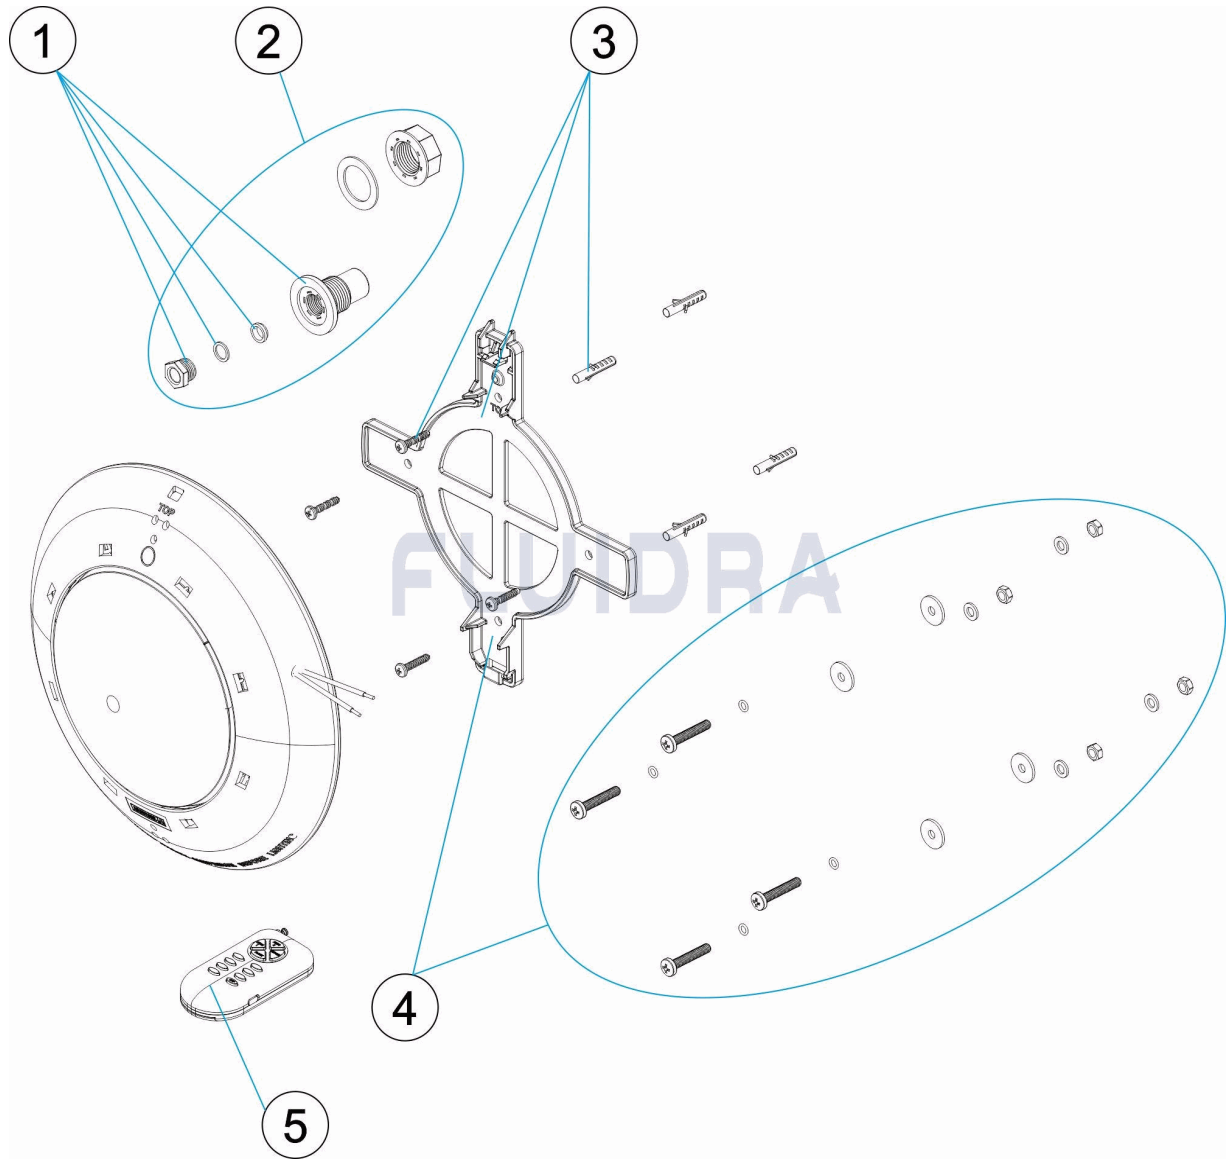

CODICE 71743, 71744

DESCRIZIONE: PROIETTORE LEDS PIANO

ITALIANO

POS	CODICE	DESCRIZIONE	QUANTITA'	POS	CODICE	DESCRIZIONE	QUANTITA'
1	4403011907	PRESSACAVO		4	* 4403012305	SUPPORTO FARO	
2	* 4403012307	PRESSACAVO		5	* 75828	REMOTE CONTROL	
3	4403011906	SUPPORTO FARO