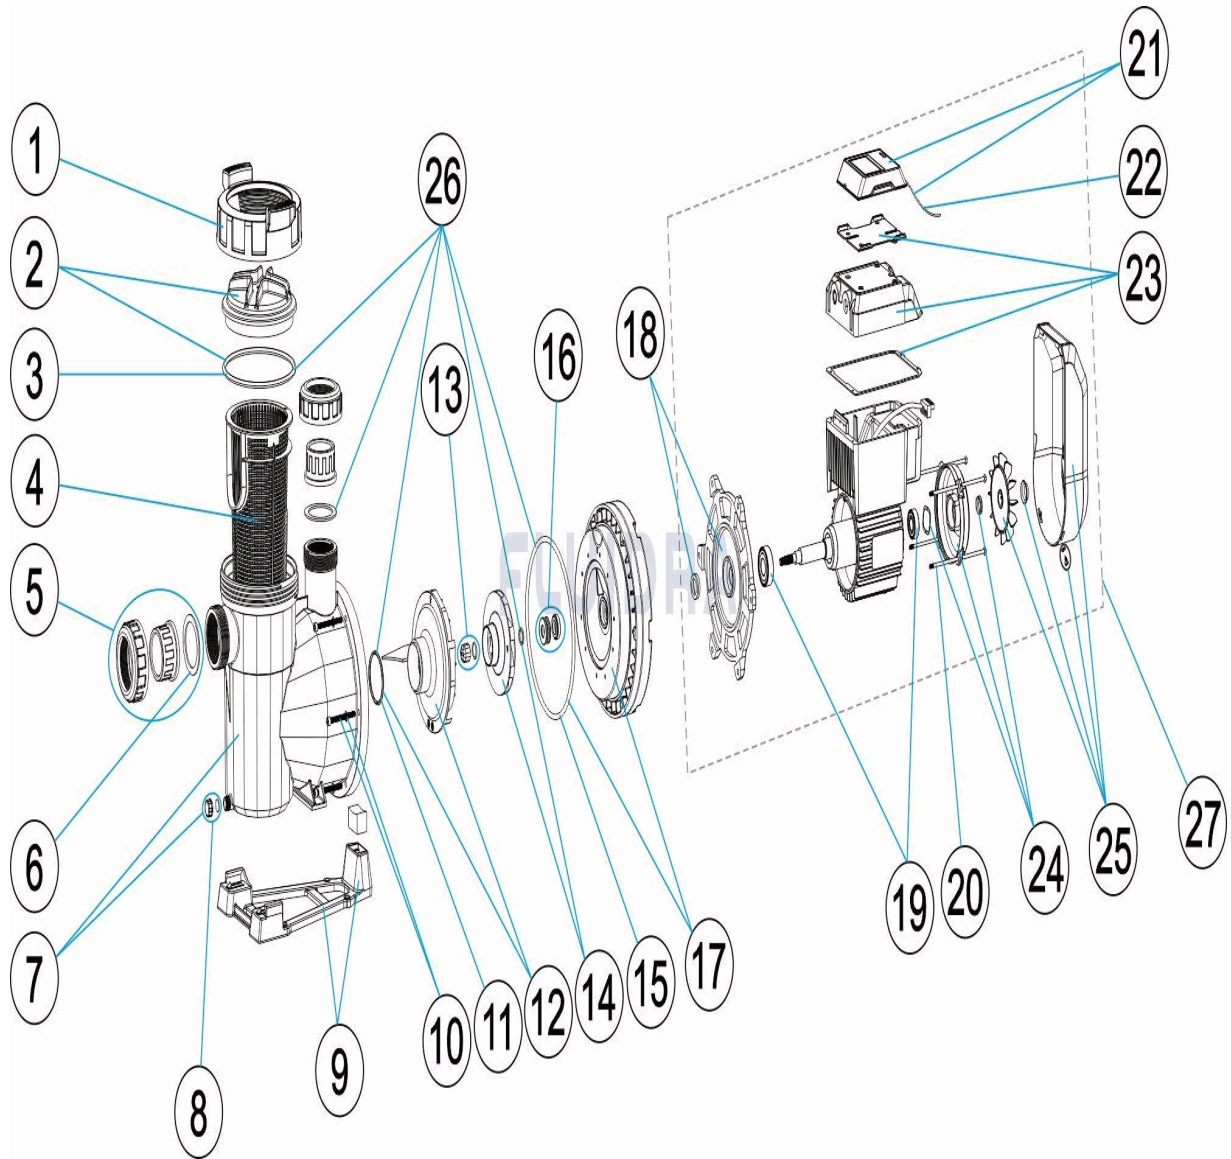

CODE **67547, 67548**

DESCRIPTION: **VS VICTORIA PLUS SILENT PUMP**

ENGLISH

POS	CODE	DESCRIPTION	QUANTITY	POS	CODE	DESCRIPTION	QUANTITY
1	4405010585	PRE-FILTER COVER NUT		14	* 4405010596	IMPELLER 1 (III) HP	
2	4405010702	PRE-FILTER COVER		14	* 4405010600	IMPELLER 2 (III) HP	
3	4405010178	O' RING D 151,7X6,99		15	4405010487	O' RING	
4	4405010105	PRE-FILTER BASKET		16	4405010118	MECHANICAL SEAL	
5	* 4405010106	UNION FITTINGS <= 1 HP		17	4405010603	MECHANICAL SEAL PLATE	
5	* 4405010107	UNION FITTINGS 1,5 HP - 2,5 HP		18	* 4405010604	FRONT MOTOR FLANGE	
6	4405010179	INLET GASKET 72X55X2,5		18	* 4405010607	FRONT MOTOR FLANGE	
7	4405010586	PUMP HOUSING		19	* 4405010609	MOTOR BEARINGS < 1 HP	
8	4405010587	DRAIN PLUG		19	* 4405010610	MOTOR BEARINGS 1,5 - 3 HP	
9	* 4405010588	PUMP BASE		20	* 4405010144	MOTOR TIES 0,75 - 1 HP	
9	* 4405010492	PUMP BASE		20	* 4405010145	MOTOR TIES 1,5 - 3 HP III	
10	4405010590	BODY FIXING SCREW		21	4405010828	LED DISPLAY CONTROLLER	
11	4405010161	O' RING D. 56,7X3,5		22	4405010829	CONTROL CABLE	