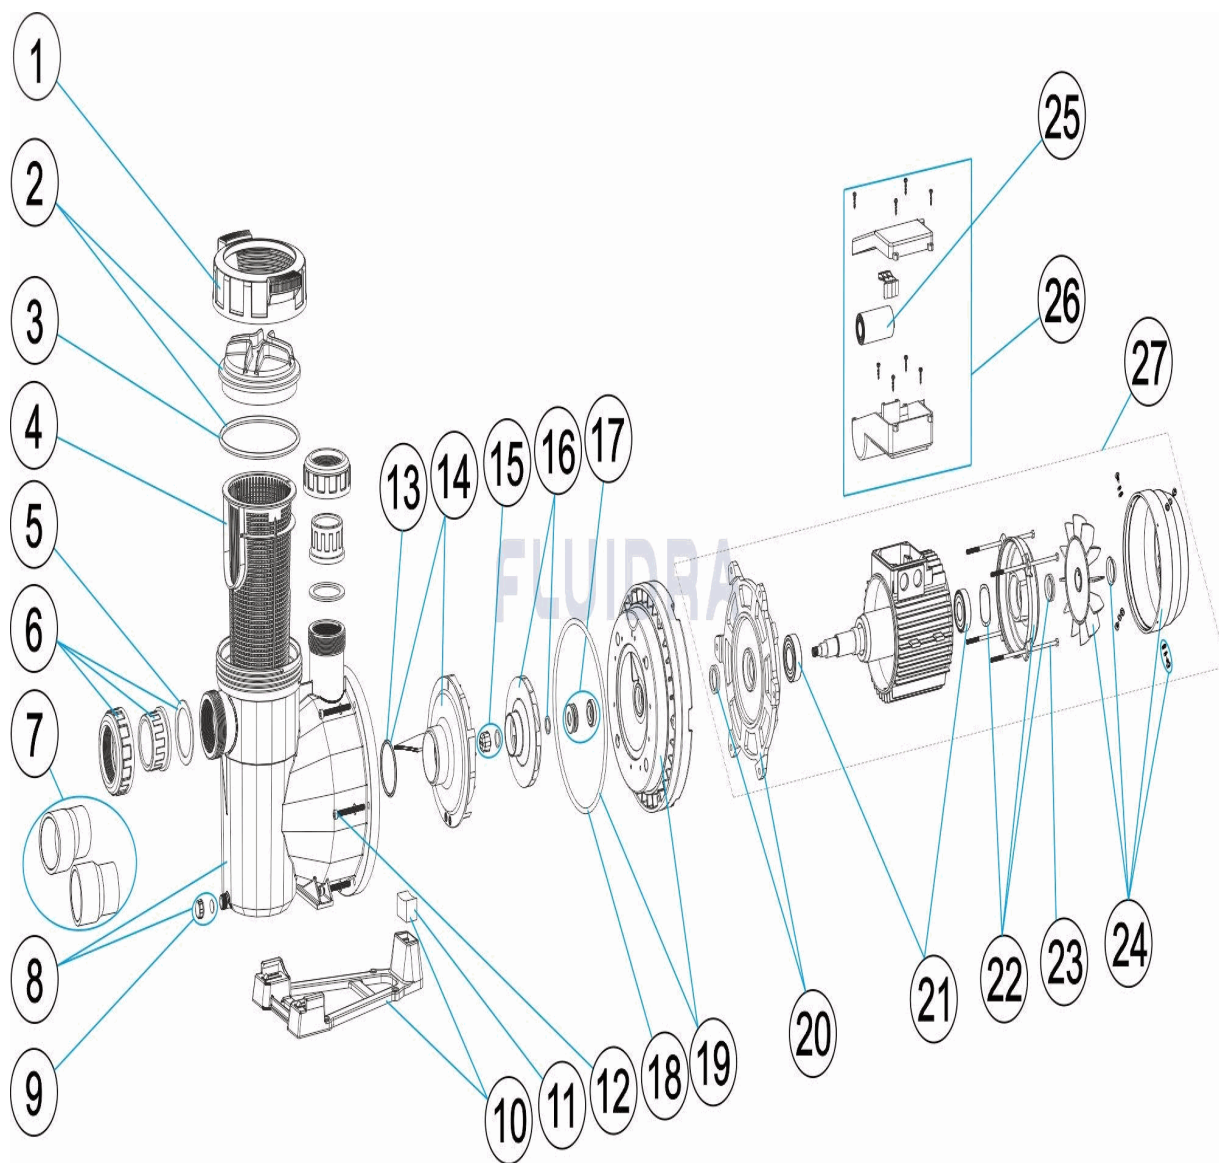

CODICE 72549, 72550, 72551, 72552, 72553, 72554, 72555, 72556, 72557, 72558, 72559, 72560

DESCRIZIONE: POMPA NAUTILUS SILENT

ITALIANO

POS	CODICE	DESCRIZIONE	QUANTITA'	POS	CODICE	DESCRIZIONE	QUANTITA'
1	4405010585	VITE COPERCHIO PREFILTRO		11	* 4405010180	UNIONS PARTE IDRAULICA-BASE POMPA	
2	4405010702	COPERCHIO PREFILTRO		12	4405010590	VITE FISSAGGIO CORPO	
3	4405010178	O-RING D 151,7X6,99		13	4405010161	O-RING D 56,7X3,5	
4	4405010105	CESTO PREFILTRO		14	* 4405010115	DIFFUSORE <=0,75 HP	
5	4405010179	GUERNICIONE PIANA 72X55X2,5		14	* 4405010116	DIFFUSORE 1 HP - 2 HP	
6	* 4405010106	MANICOTTI DI UNIONE <= 1 HP		14	* 4405010117	DIFFUSORE 2,5 - 3 HP	
6	* 4405010107	MANICOTTI DI UNIONE 1,5 HP - 2,5 HP		15	* 4405010134	TAPPO RUOTA M8 SIN.	
7	* 4405010717	MANICOTTI DI UNIONE 3 HP		16	* 4405010591	RUOTA ½ (II) HP	
8	4405010586	CORPO POMBA		16	* 4405010592	RUOTA ½ (III) HP	
9	4405010587	TAPPO SCARICO		16	* 4405010593	RUOTA ¾ (II) HP	
10	* 4405010588	BASAMENTO POMPA		16	* 4405010594	RUOTA ¾ (III) HP	
10	* 4405010492	BASAMENTO POMPA		16	* 4405010595	RUOTA 1 (II) HP	

* SI FACCIA RIFERIMENTO AL FOGLIO DELLE OSSERVAZIONI