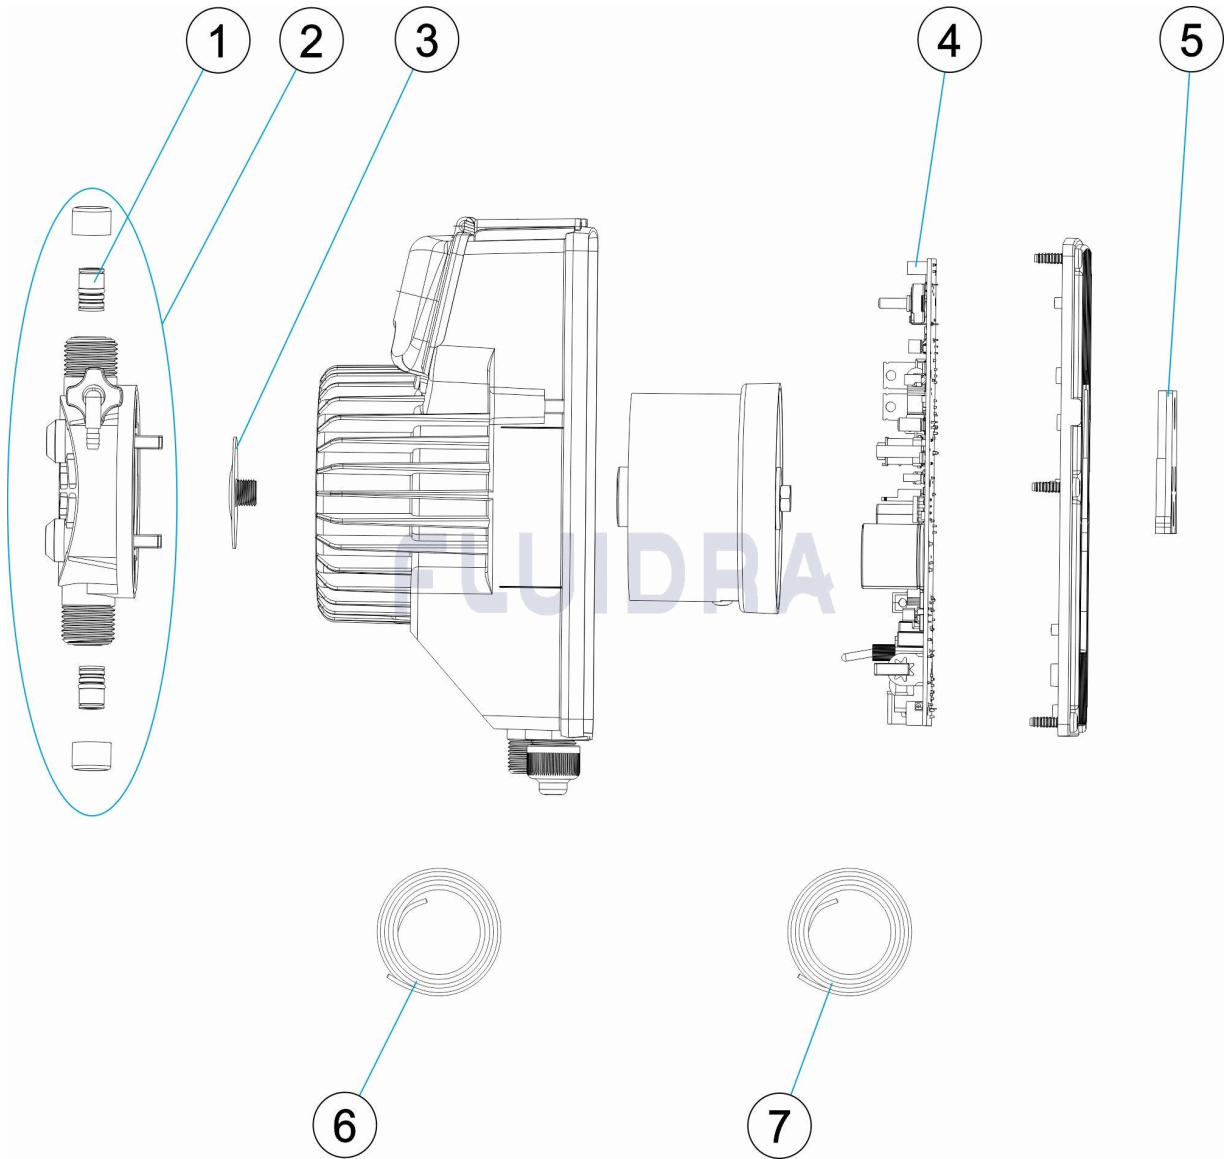

CODE                    **70691, 70692, 70693, 70694**

DESCRIPTION: **POMPE NEW VIGILANT**

CODE 70691, 70692, 70693, 70694

DESCRIPTION: NEW VIGILANT PUMP

**ENGLISH**

POS	CODE	DESCRIPTION	QUANTITY	POS	CODE	DESCRIPTION	QUANTITY
1	* 57140R0003	KOMPACT PVDF-T/FPM VALVE		4	* 66164R0003	ELECTRONIC CIRCUIT	
1	* 57140R0006	KOMPACT PVDF-T/EPDM VALVE		4	* 70692R0001	ELECTRONIC CIRCUIT	
2	* 66164R0001	COMPLETE HEAD ASSEMBLY		4	* 70694R0001	ELECTRONIC CIRCUIT	
2	* 70691R0001	COMPLETE HEAD ASSEMBLY PVDF-T EPD		5	66162R0008	PUMP BASE	
2	* 70691R0002	COMPLETE HEAD ASSEMBLY PVDF VITON		6	27883R0007	4X6 LENG.100M PVC SUCTION PIPE	
3	70691R0003	MEMBRANE		7	27883R0008	4X6 LENG.100M PE RETURN PIPE	