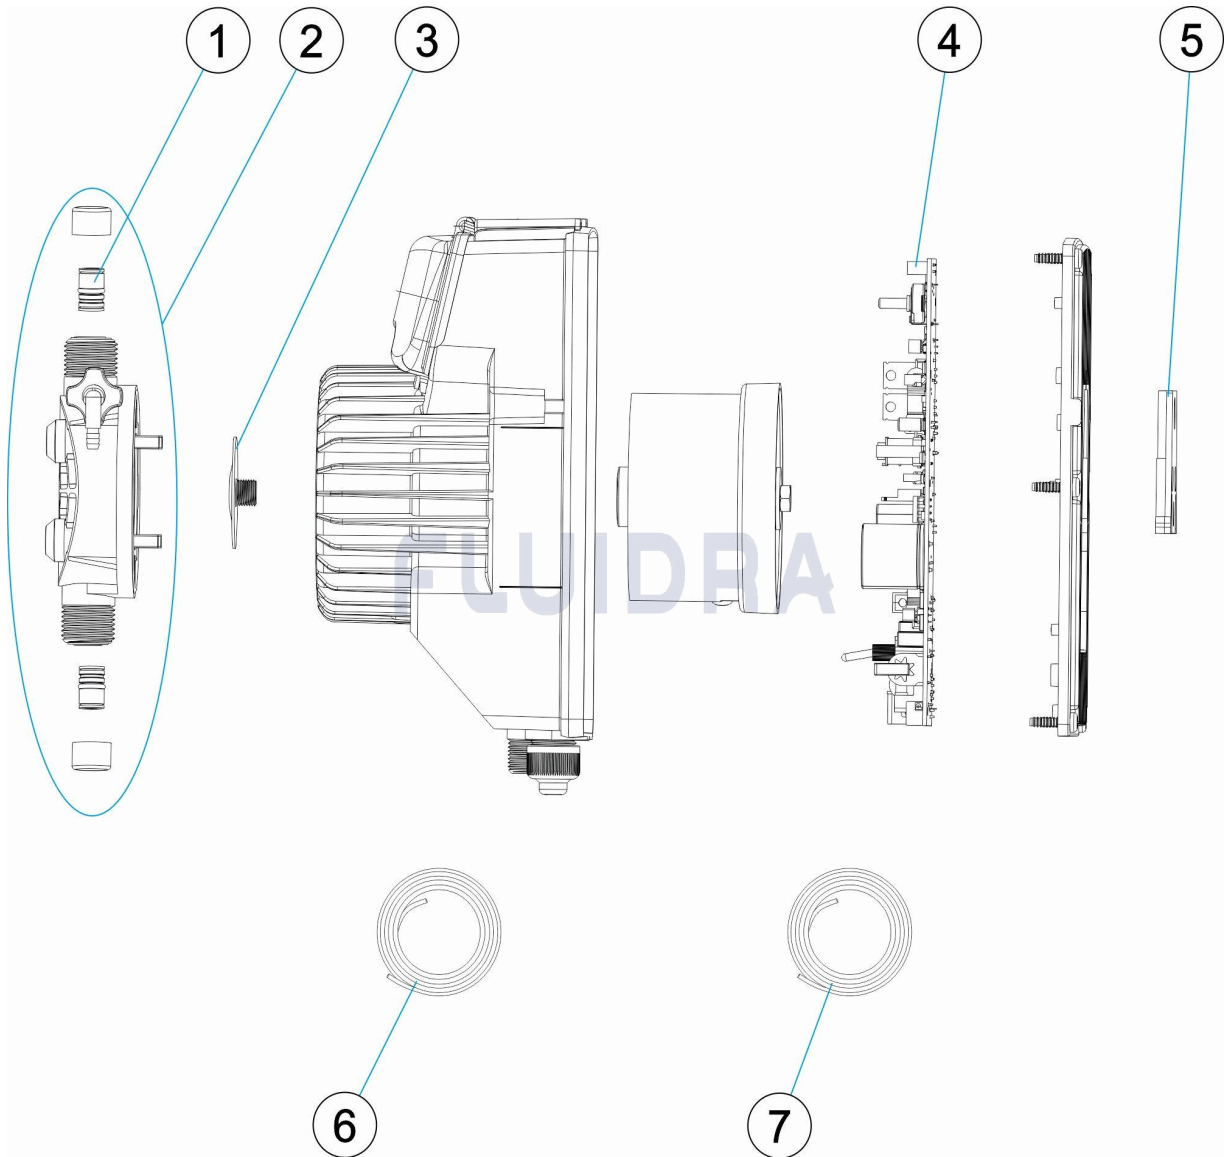

CODICE 70691, 70692, 70693, 70694

DESCRIZIONE: POMPA NEW VIGILANT

ITALIANO

POS	CODICE	DESCRIZIONE	QUANTITA'	POS	CODICE	DESCRIZIONE	QUANTITA'
1	* 57140R0003	VALVOLA KOMPACT PVDF-T/FPM		4	* 66164R0003	CIRCUITO ELETTRONICO	
1	* 57140R0006	VALVOLA KOMPACT PVDF-T/EPDM		4	* 70692R0001	CIRCUITO ELETTRONICO	
2	* 66164R0001	TESTA COMPLETA		4	* 70694R0001	CIRCUITO ELETTRONICO	
2	* 70691R0001	TESTA COMPLETA PVDF-T EPDM		5	66162R0008	PIEDE POMPA	
2	* 70691R0002	TESTA COMPLETA PVDF VITON		6	27883R0007	TUBO ASPIRAZIONE PVC 4X6 L 100M	
3	70691R0003	MEMBRANA		7	27883R0008	TUBO MANDATA PE 4X6 L 100M