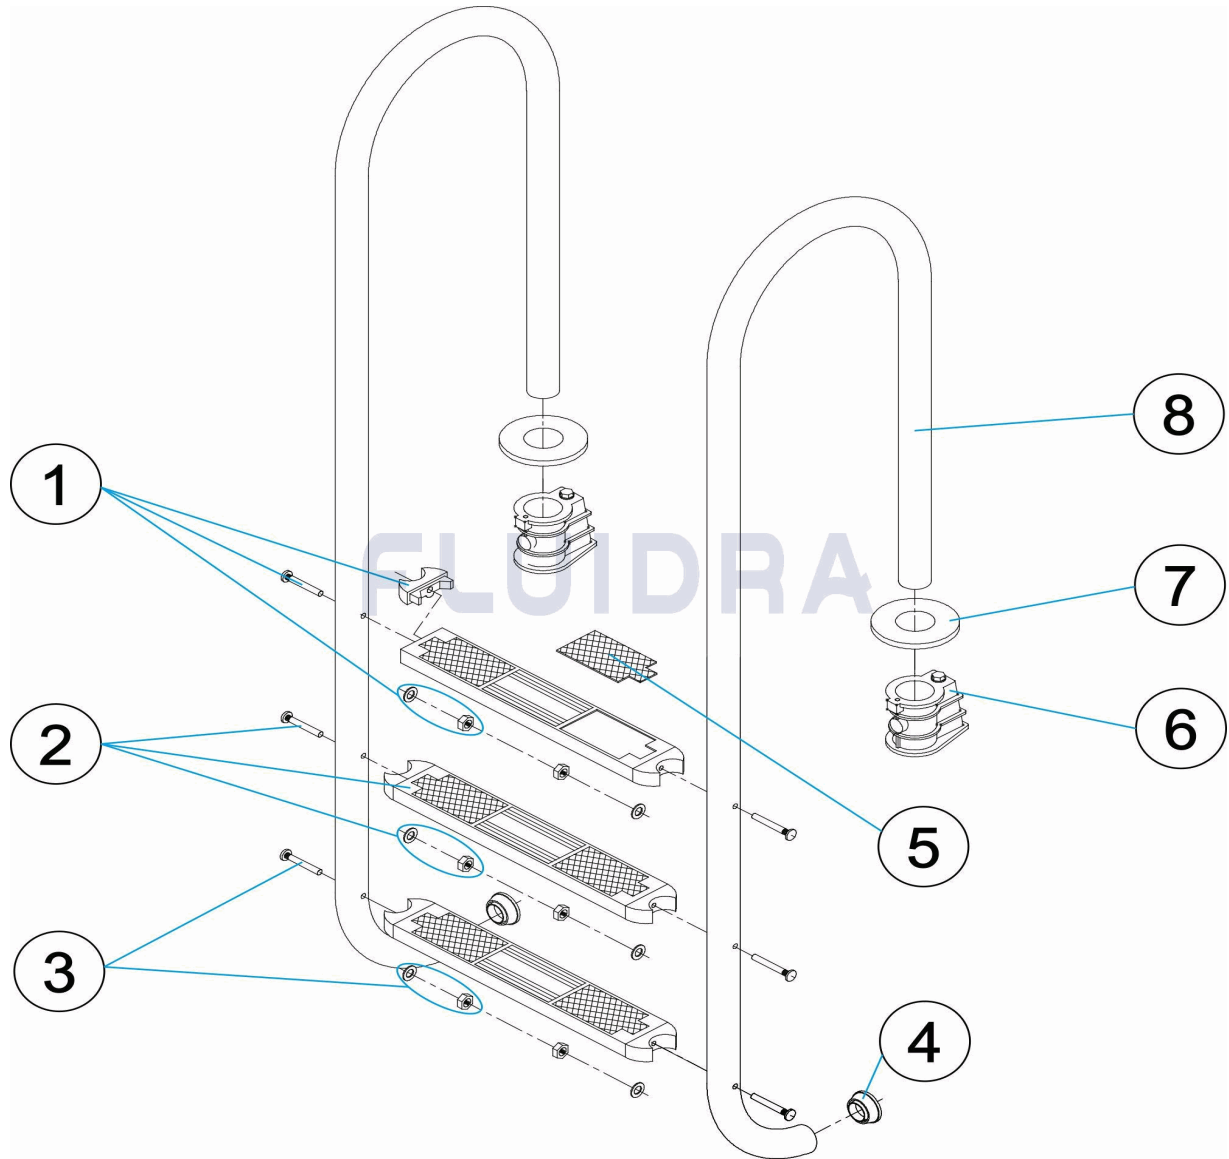

PARTS BREAKDOWN

REV.: 0

1514

DATE: 12/07/2021

SHEET: 1/2

CODE M00142, M00143, M00144

DESCRIPTION: MURO PLUS LADDER 3-4-5 STEPS AISI-316

ENGLISH

POS	CODE	DESCRIPTION	QUANTITY	POS	CODE	DESCRIPTION	QUANTITY
1	4401013203	STEP END CAP		6	4401010101	LADDER ANCHOR	
2	4401010023	DELUXE TREAD		7	4401010058	ESCUTCHEON	
3	4401010111	TREAD BOLT SET 316		8	* 05477R0001	HANDRAIL 3 STEPS AISI-316	
4	4401010112	LADDER END CAP		8	* 05478R0001	HANDRAIL 4 STEPS AISI-316	
5	4401010108	DELUXE TREAD END INSERT		8	* 05479R0001	HANDRAIL LADDER 5 STEPS AISI 316	

* SEE OBSERVATIONS SHEET