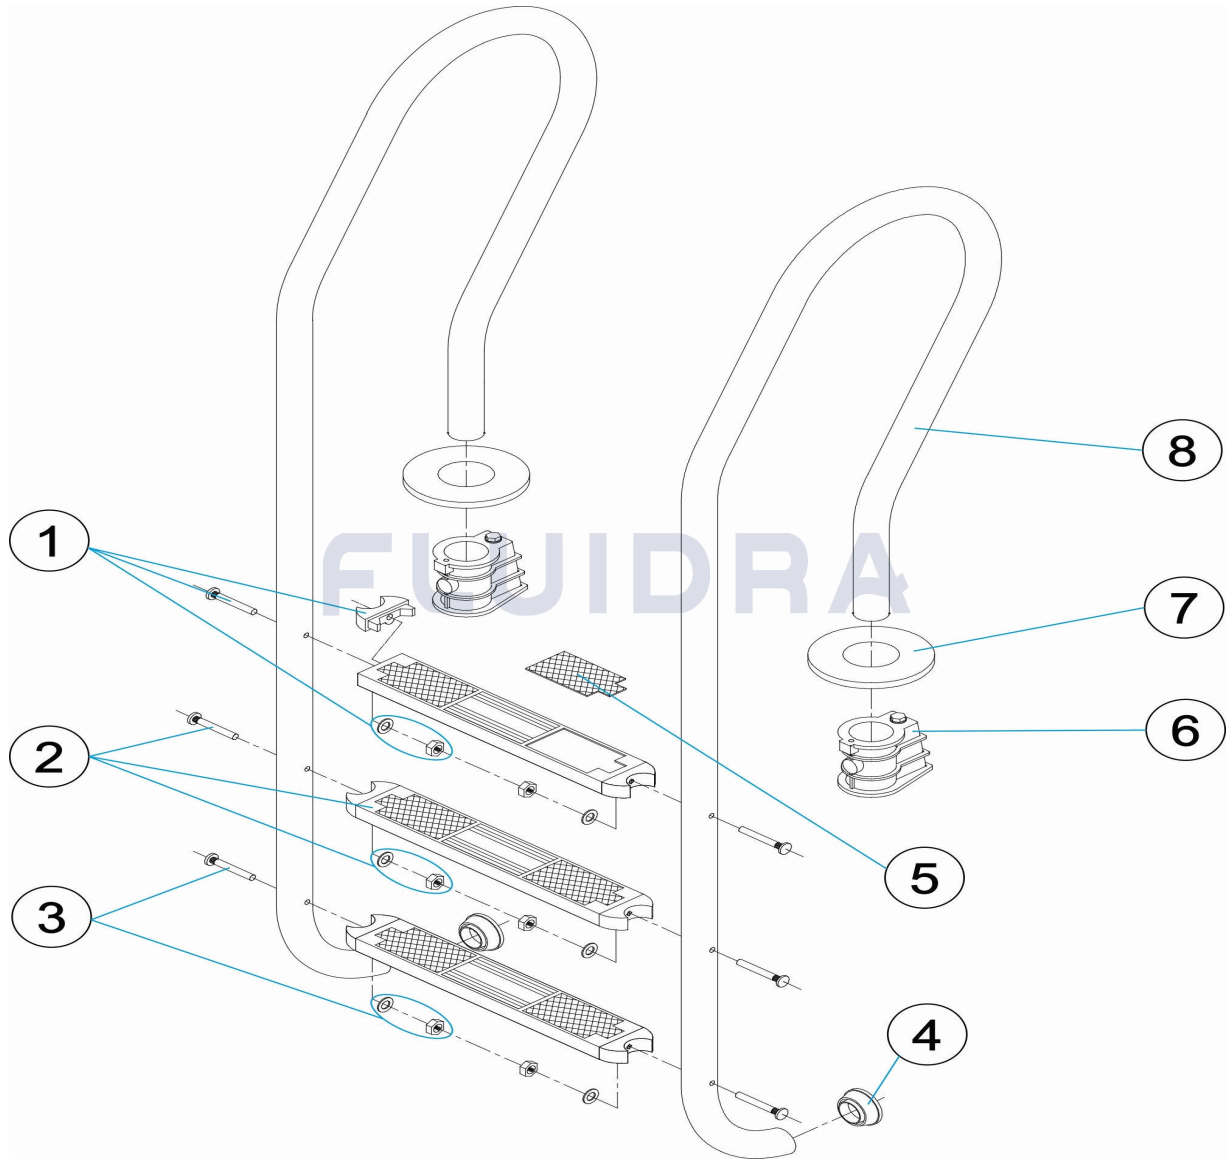

PARTS BREAKDOWN

REV.: 0

1515

DATE: 12/07/2021

SHEET: 1/2

CODE M00150, M00151, M00152

DESCRIPTION: MIX PLUS LADDER 3-4-5 STEPS AISI-316

ENGLISH

POS	CODE	DESCRIPTION	QUANTITY	POS	CODE	DESCRIPTION	QUANTITY
1	4401013203	STEP END CAP		6	4401010101	LADDER ANCHOR	
2	4401010023	DELUXE TREAD		7	4401010058	ESCUTCHEON	
3	4401010111	TREAD BOLT SET 316		8	* 05485R0001	HANDRAIL 3 STEPS AISI-316	
4	4401010112	LADDER END CAP		8	* 05486R0001	HANDRAIL LADDER 4 STEPS AISI-316	
5	4401010108	DELUXE TREAD END INSERT		8	* 05487R0001	HANDRAIL LADDER 5 STEPS AISI-316