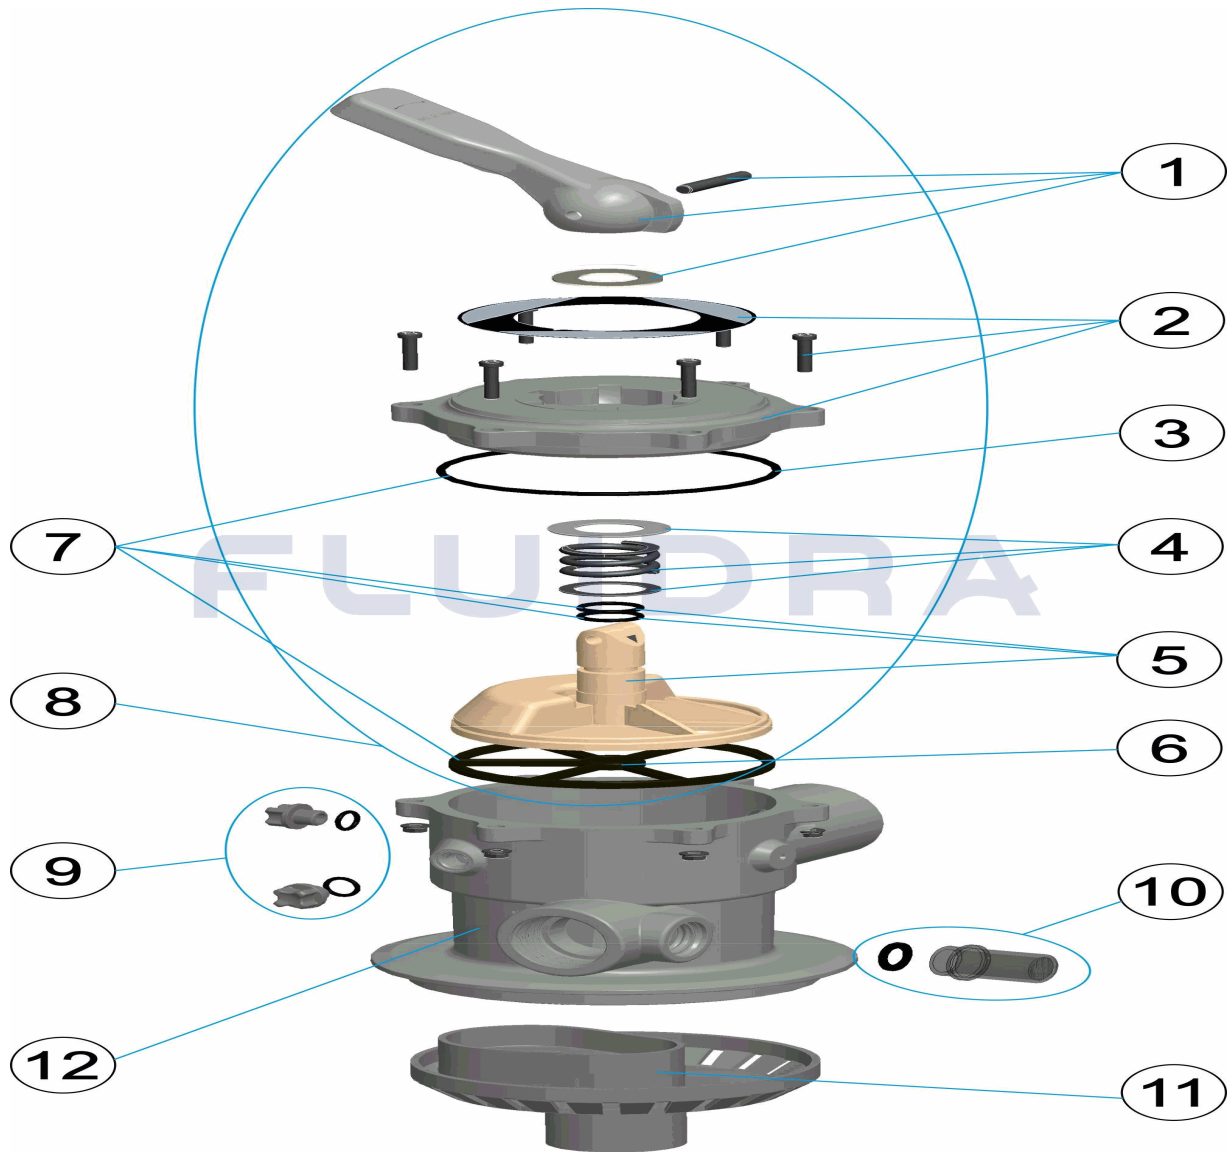

CODE **65216**

DESCRIPTION: **MULTIPORT VALVE 1 1/2"**

ENGLISH

POS	CODE	DESCRIPTION	QUANTITY	POS	CODE	DESCRIPTION	QUANTITY
1	4404120102	BLACK HANDLE 11/2'-2'		7	4404120107	GASKETS NEW VALVE 1 1/2'	
2	4404120088	COVERS SELECTOR VALVE 1 1/2"		8	4404120112	TOP ASSEMBLY BLACK 1 1/2' MNB/N/A	
3	4404120023	1 1/2" LID 'O' RIN "		9	4405010110	DRAIN PLUG "	
4	4404120105	SPRING WITH WASHERS		10	4404120108	VISOR WITH SEAL	
5	4404120106	DISTRIBUTOR WITH GASKETS 1 1/2"		11	4404121408	DIFFUSER	
6	4404120071	1 1/2" MULTIPORT VALVE GASKET		12	65216R0101	VALVE BODY