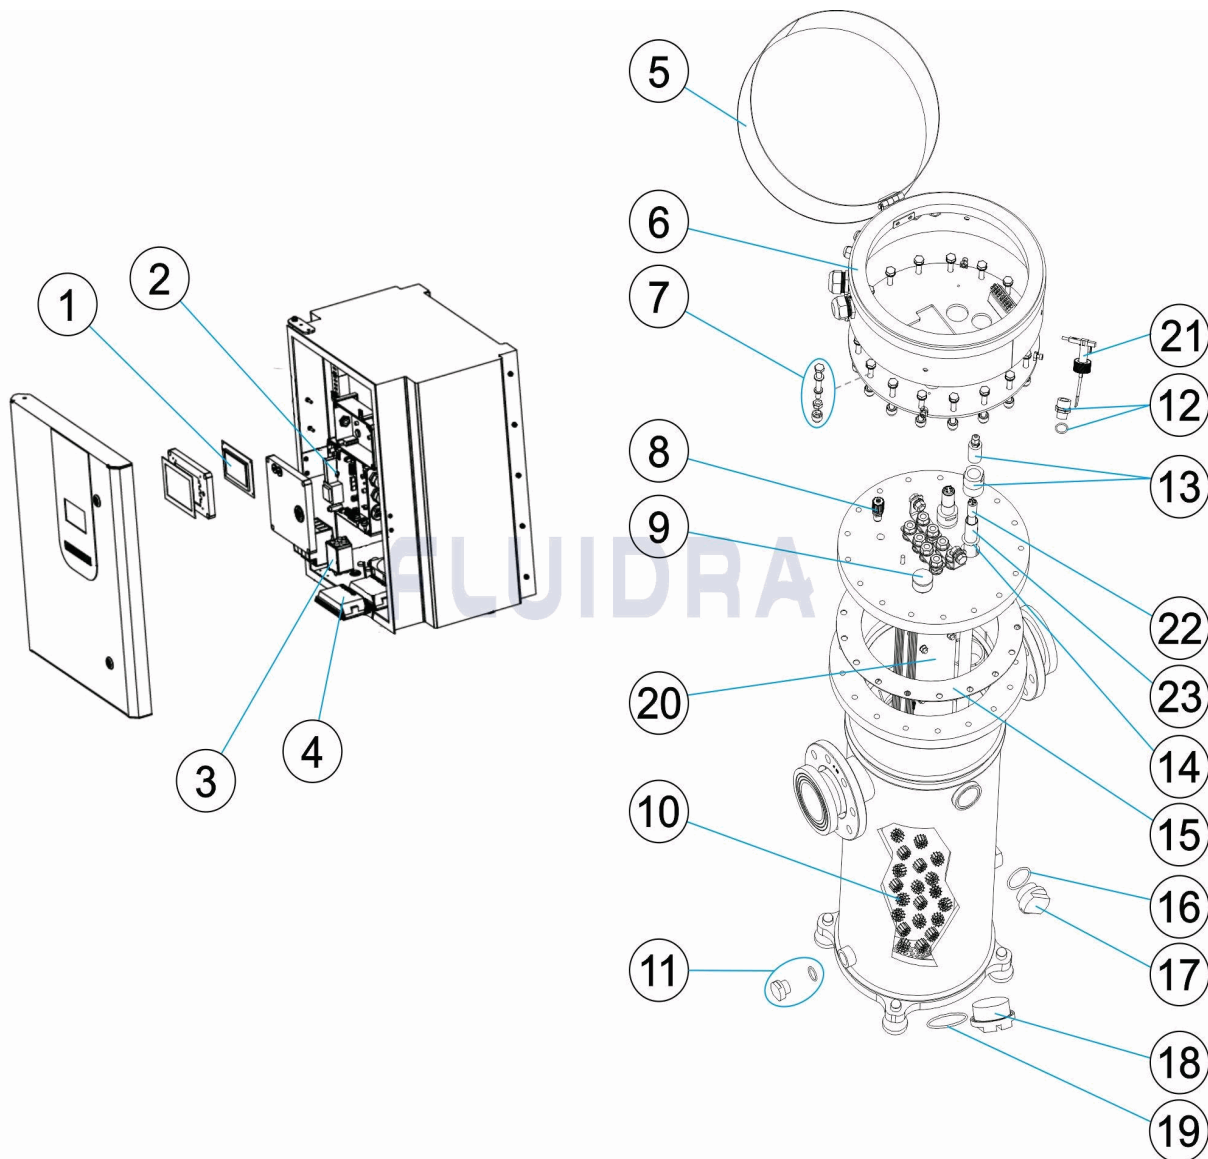

CODICE 70990, 72661

DESCRIZIONE: FREEPOOL

ITALIANO

POS	CODICE	DESCRIZIONE	QUANTITA'	POS	CODICE	DESCRIZIONE	QUANTITA'
1	4408040457	SCHEDA VISORE ELETTROLISI NEO V2		12	4408040449	RIDUZIONE FILETTATA 3/4" A 1/2"	
2	* 4408040138	SCHEDA D80 V1		13	4408070078	CONGIUNTO DADI	
2	* 4408040140	SCHEDA D180 V1		14	4408070079	O-RING	
3	* 4408041021	FILTRE 230V A-65/A-120 EX/PLUS		15	4408070218	GIUNTA CELLULA	
3	* 4408041609	FILTRE 380V A-150/A-250/A-600 EX/PLUS		16	4408070219	O-RING	
4	4408070062	REGOLATORE DI CORRENTE LP 20, 25		17	4408070220	VISORE	
5	4408070180	COPERCHIO SUPERIORE		18	4408070221	TAPPO	
6	4408070214	DISC RINFORZO CHIUSURA		19	4408070222	O-RING	
7	4408070173	KIT BULLONERIA		20	* 75551	RECAMBIO ELETTRODO FREEPOOL 80GR	
8	4408070215	VALVOLA PNEUMATICA ANTIRITORNO		20	* 74221	RECAMBIO ELETTRODO FREEPOOL 180GF	
9	4408070216	MANOMETRO		21	71124	FLUSSOSTATO	
10	4408070217	RIEMPIMENTO AD ASSORBIMENTO		22	60609	LAMPADA UV LP-25	
11	4408070172	TAPPO + GIUNTA CELLULA SCARICO		23	60631	GUAINA DI QUARZO LP 20, 25, 30	

* SI FACCIA RIFERIMENTO AL FOGLIO DELLE OSSERVAZIONI