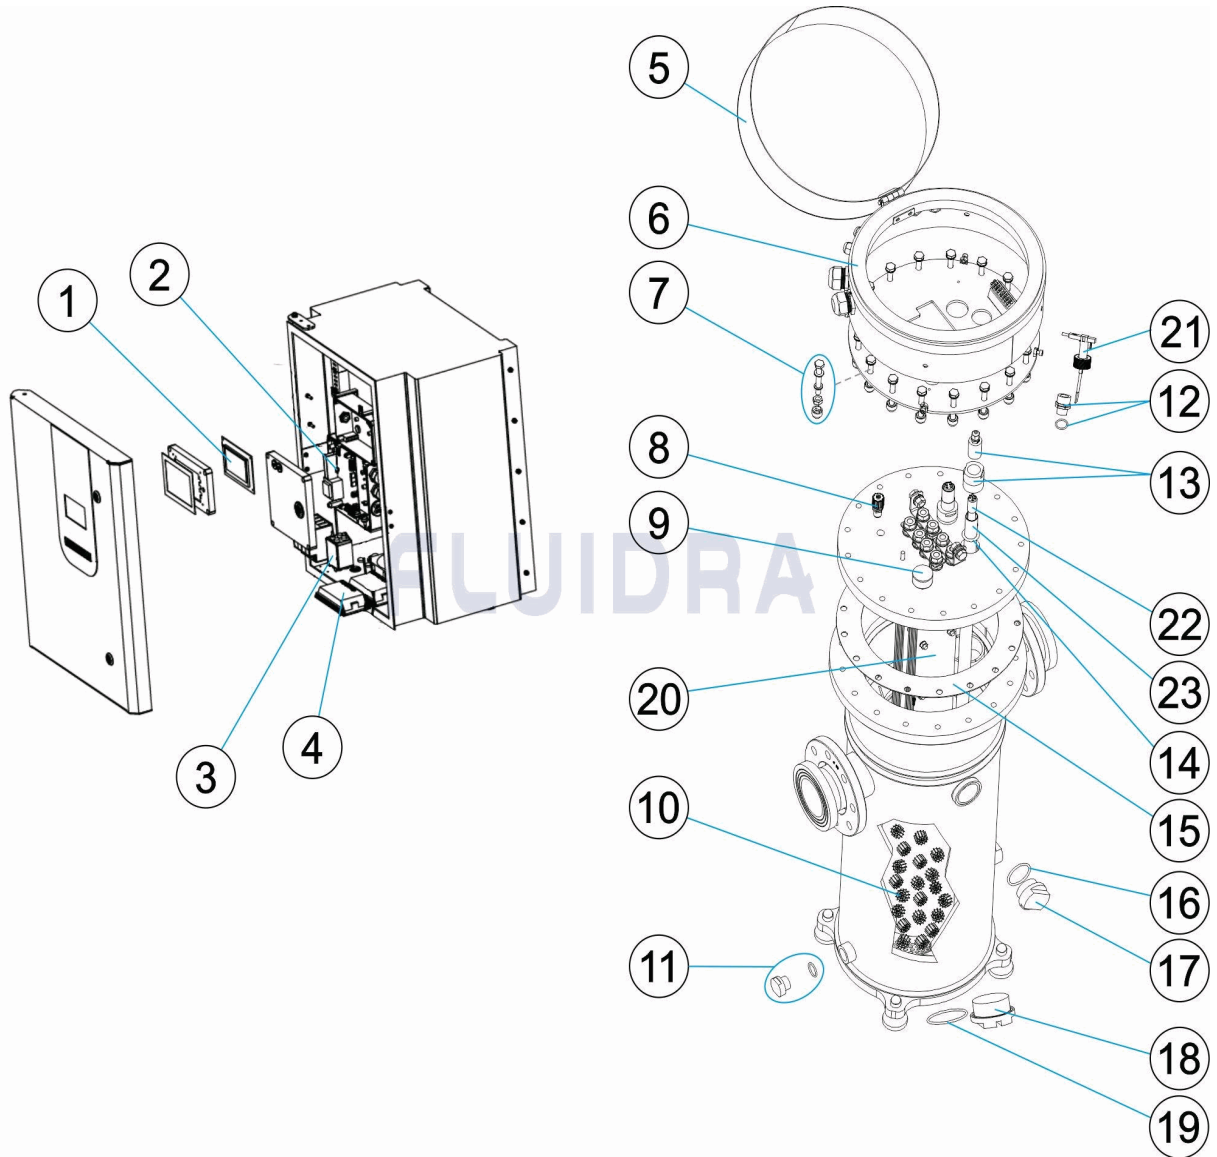

CODE 70990, 72661

DESCRIPTION: FREEPOOL

ENGLISH

POS	CODE	DESCRIPTION	QUANTITY	POS	CODE	DESCRIPTION	QUANTITY
1	4408040457	NEO V2 ELECTROLYSIS VIEWER CARD		12	4408040449	¾" TO ½" THREADED REDUCER	
2	* 4408040138	ELECTRONIC CARD D80 V1		13	4408070078	NUTS	
2	* 4408040140	ELECTRONIC CARD D180 V1		14	4408070079	O' RING	
3	* 4408041021	FILTER 230V A-65/A-120 EX/PLUS		15	4408070218	CELL O-RING	
3	* 4408041609	FILTER 380V A-150/A-250/A-600 EX/PLUS		16	4408070219	O' RING	
4	4408070062	BALLAST LP 20, 25		17	4408070220	VISOR	
5	4408070180	TOP COVER		18	4408070221	CAP	
6	4408070214	REINFORCING CLOSURE DISK		19	4408070222	O' RING	
7	4408070173	SCREW KIT		20	* 75551	ELECTRODE SPARE FREEPOOL 80GR	
8	4408070215	PNEUMATIC CHECK VALVE		20	* 74221	ELECTRODE SPARE FREEPOOL 180GR	
9	4408070216	PRESSURE GAUGE		21	71124	WATER FLOW SWITCH	
10	4408070217	ABSORPTION FILLING		22	60609	LAMP/ELC UV LP-25	
11	4408070172	PLUG + DRAINAGE CELL O-RING		23	60631	QUARTZ SLEEVE LP 20, 25, 30	