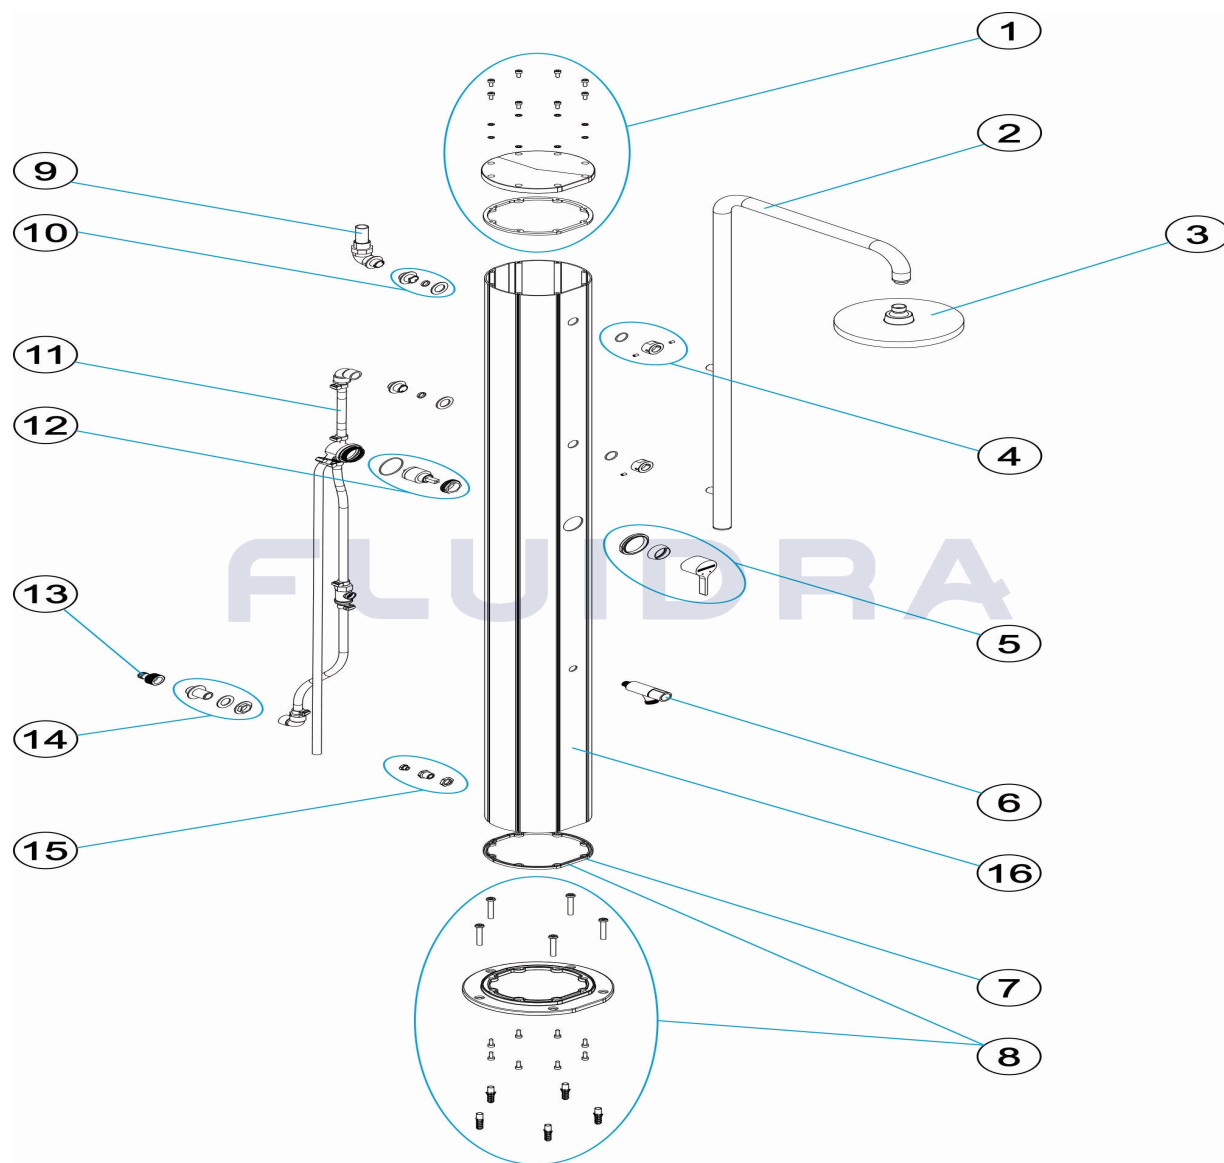

CODE **74052, 74052CL12, 74052CL153, 74052CL154, 74052CL155, 74052CL156, 74053**

DESCRIPTION: **SOLAR SHOWER CHROME**

ENGLISH

POS	CODE	DESCRIPTION	QUANTITY	POS	CODE	DESCRIPTION	QUANTITY
1	* 4401040339	TOP COVER		6	* 4401040319	FOOTBATH TAP	
1	* 4401040340	TOP COVER		7	4401040347	TANK GASKET	
1	* 4401040341	TOP COVER		8	* 4401040348	SHOWER BASE	
1	* 4401040342	TOP COVER		8	* 4401040349	SHOWER BASE	
1	* 4401040343	TOP COVER		8	* 4401040350	SHOWER BASE	
1	* 4401040344	TOP COVER		8	* 4401040351	SHOWER BASE	
2	* 4401040312	SHOWER ARM		8	* 4401040352	SHOWER BASE	
2	* 4401040313	SHOWER ARM		8	* 4401040353	SHOWER BASE	
3	* 4401040314	SPRINKLER		9	4401040354	TOP WATER INLET	
3	* 4401040315	SPRINKLER		10	4401040355	WALL CONDUIT	
4	* 4401040316	FIXING NUT		11	4401040356	CABLE	
4	* 4401040317	FIXING NUT		12	4401040357	VALVE	

*** SEE OBSERVATIONS SHEET**

CODE **74052, 74052CL12, 74052CL153, 74052CL154, 74052CL155, 74052CL156, 74053**

DESCRIPTION: **SOLAR SHOWER CHROME**

5	* 4401040345	SINGLE-LEVER KNOB	13	4401040034	QUICK CONNECTION 1/2"
5	* 4401040346	SINGLE-LEVER KNOB	14	4401040358	WALL CONDUIT
6	* 4401040050	FOOTBATH TAP	15	4401040359	WALL CONDUIT
16	* 74052R2200	TANK	16	* 74052CL154R2200	TANK
16	* 74052CL12R2200	TANK	16	* 74052CL155R2200	TANK
16	* 74052CL153R2200	TANK	16	* 74052CL156R2200	TANK