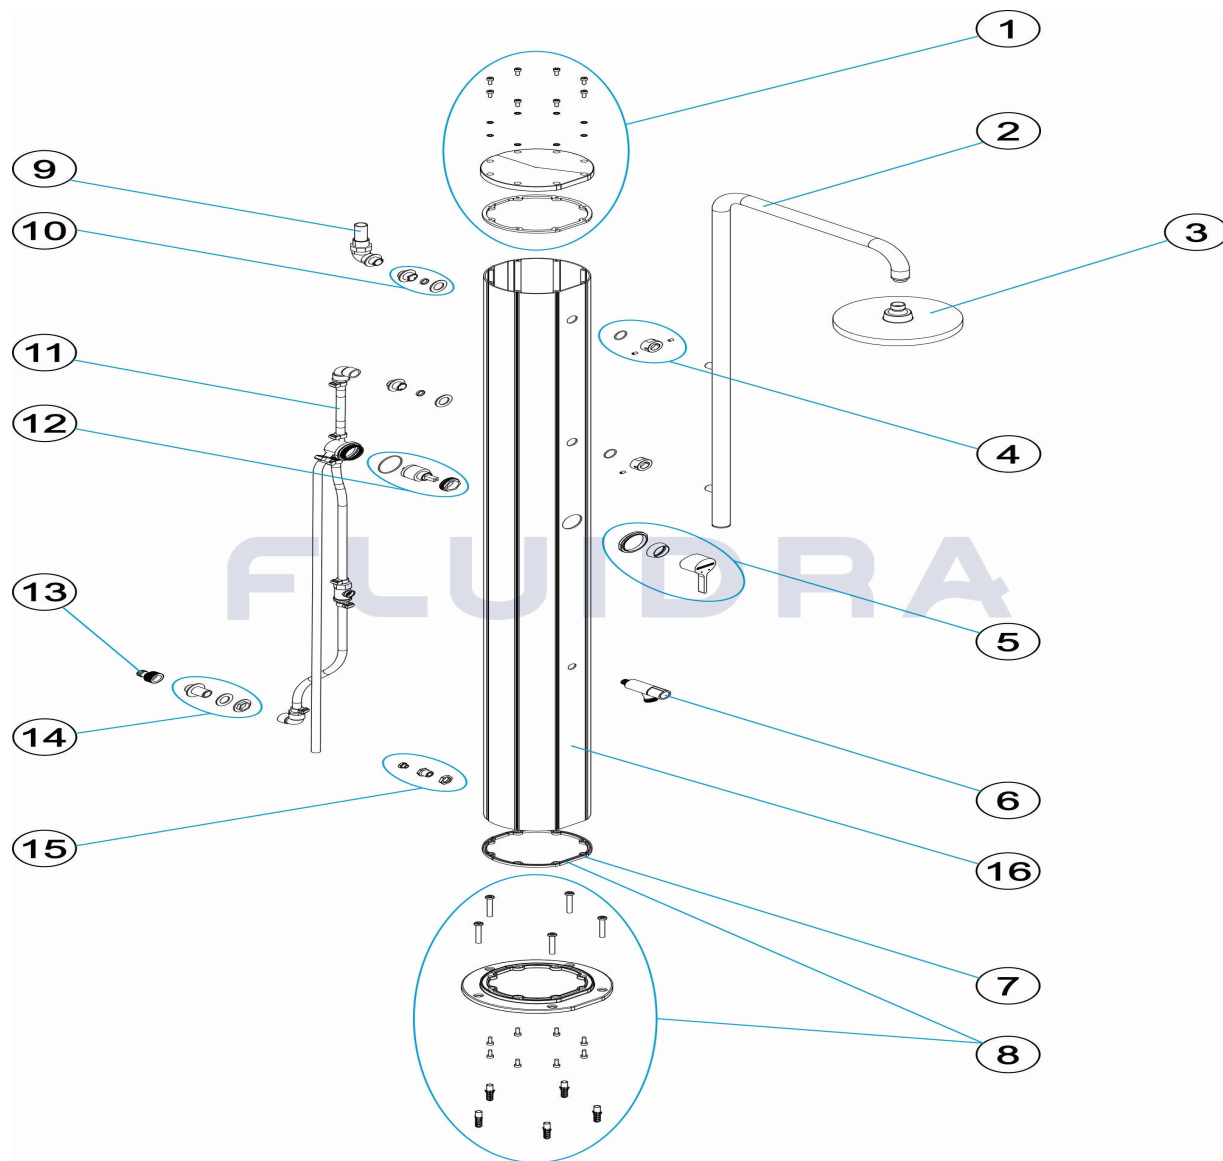

CODICE 74052, 74052CL12, 74052CL153, 74052CL154, 74052CL155, 74052CL156, 74053

DESCRIZIONE: DOCCIA SOLARE CHROME

ITALIANO

POS	CODICE	DESCRIZIONE	QUANTITA'	POS	CODICE	DESCRIZIONE	QUANTITA'
1	* 4401040339	COPERCHIO SUPERIORE		6	* 4401040319	RUBINETTO LAVAPIEDI	
1	* 4401040340	COPERCHIO SUPERIORE		7	4401040347	GUARNIZIONE SERBATOIO	
1	* 4401040341	COPERCHIO SUPERIORE		8	* 4401040348	PIEDE DOCCIA	
1	* 4401040342	COPERCHIO SUPERIORE		8	* 4401040349	PIEDE DOCCIA	
1	* 4401040343	COPERCHIO SUPERIORE		8	* 4401040350	PIEDE DOCCIA	
1	* 4401040344	COPERCHIO SUPERIORE		8	* 4401040351	PIEDE DOCCIA	
2	* 4401040312	BRACCIO DOCCIA		8	* 4401040352	PIEDE DOCCIA	
2	* 4401040313	BRACCIO DOCCIA		8	* 4401040353	PIEDE DOCCIA	
3	* 4401040314	SPRUZZATORE		9	4401040354	ENTRATA ACQUA SUPERIORE	
3	* 4401040315	SPRUZZATORE		10	4401040355	PASSANTI A MURO	
4	* 4401040316	GHIERA FISSAGGIO		11	4401040356	CAVO	
4	* 4401040317	GHIERA FISSAGGIO		12	4401040357	VALVOLA	

* SI FACCI RIFERIMENTO AL FOGLIO DELLE OSSERVAZIONI