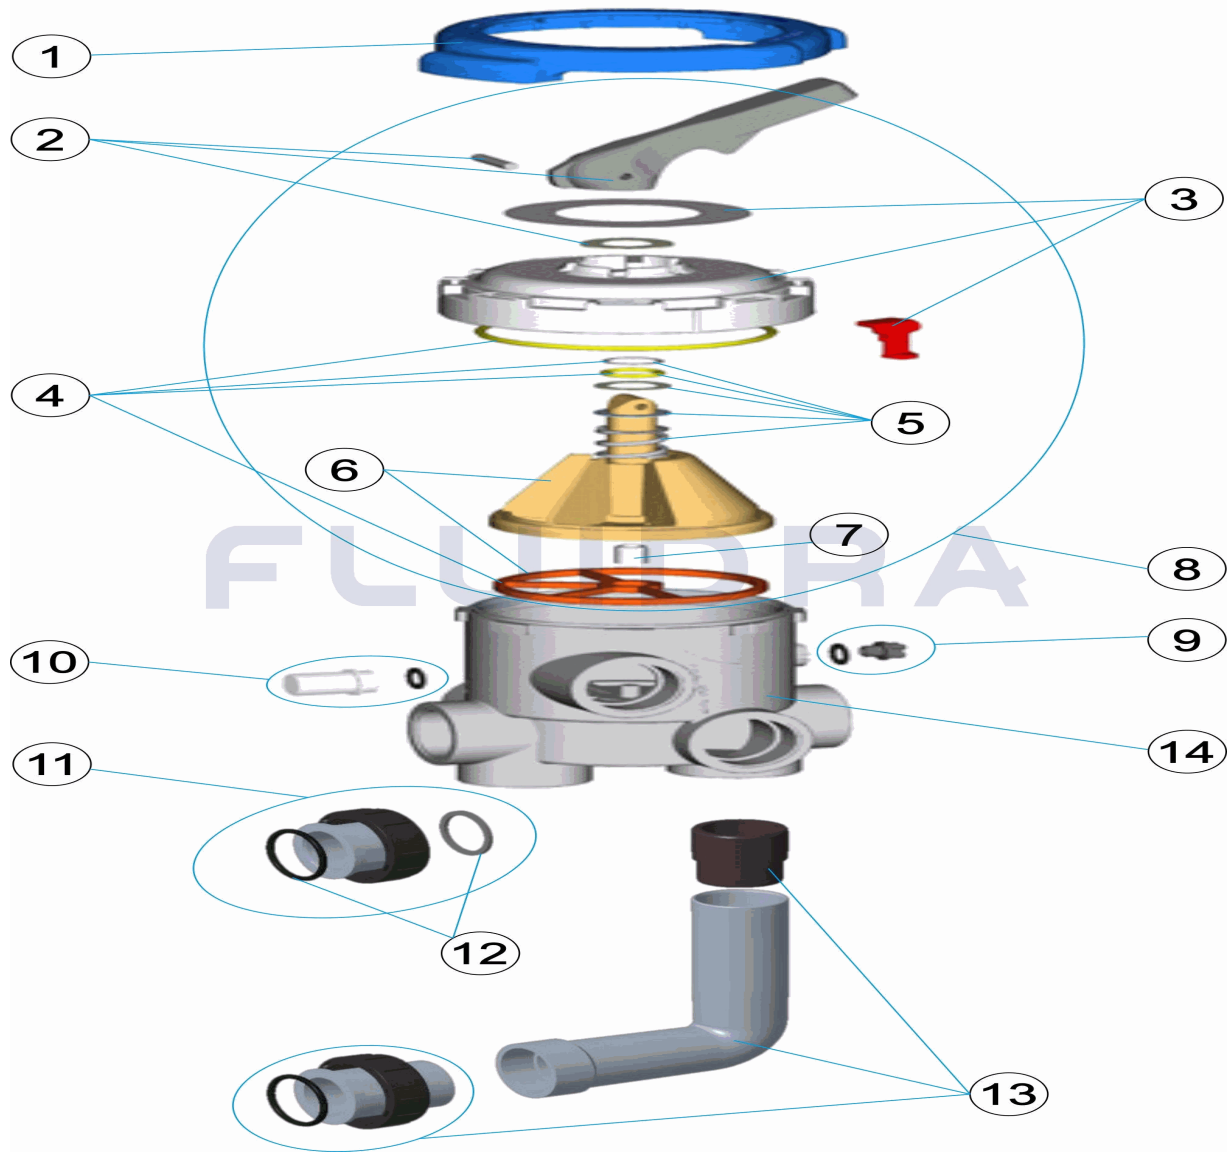

CODE **59968**

DESCRIPTION: **MULTIPORT VALVE 2" WITH LINK**

ENGLISH

POS	CODE	DESCRIPTION	QUANTITY	POS	CODE	DESCRIPTION	QUANTITY
1	4404121806	KEY SELECTOR VALVE 2 " BAYONE "		8	4404120026	SET. SUPERIOR 2 " BAYONE "	
2	4404120402	BLACK HANDLE 2"		9	4401043621	DRAIN CAP SET	
3	4404121801	BAYONET COVERS SELECTOR VALVE 2		10	4404120108	VISOR WITH SEAL	
4	4404120025	MEETINGS VALVE 2" BAYONE "		11	4404120143	UNION 2"	
5	4404121103	SPRING		12	4404120505	UNION SEALS 2"	
6	4404121802	DISTRIBUTOR WITH GASKETS 2"		13	4404120145	ELBOW 2"	
7	4404121804	SOCKET BELL 2 " BAYONE "		14	28512R0101	BODY MULTIPORT VALVE 2" VAYONET 3 PC