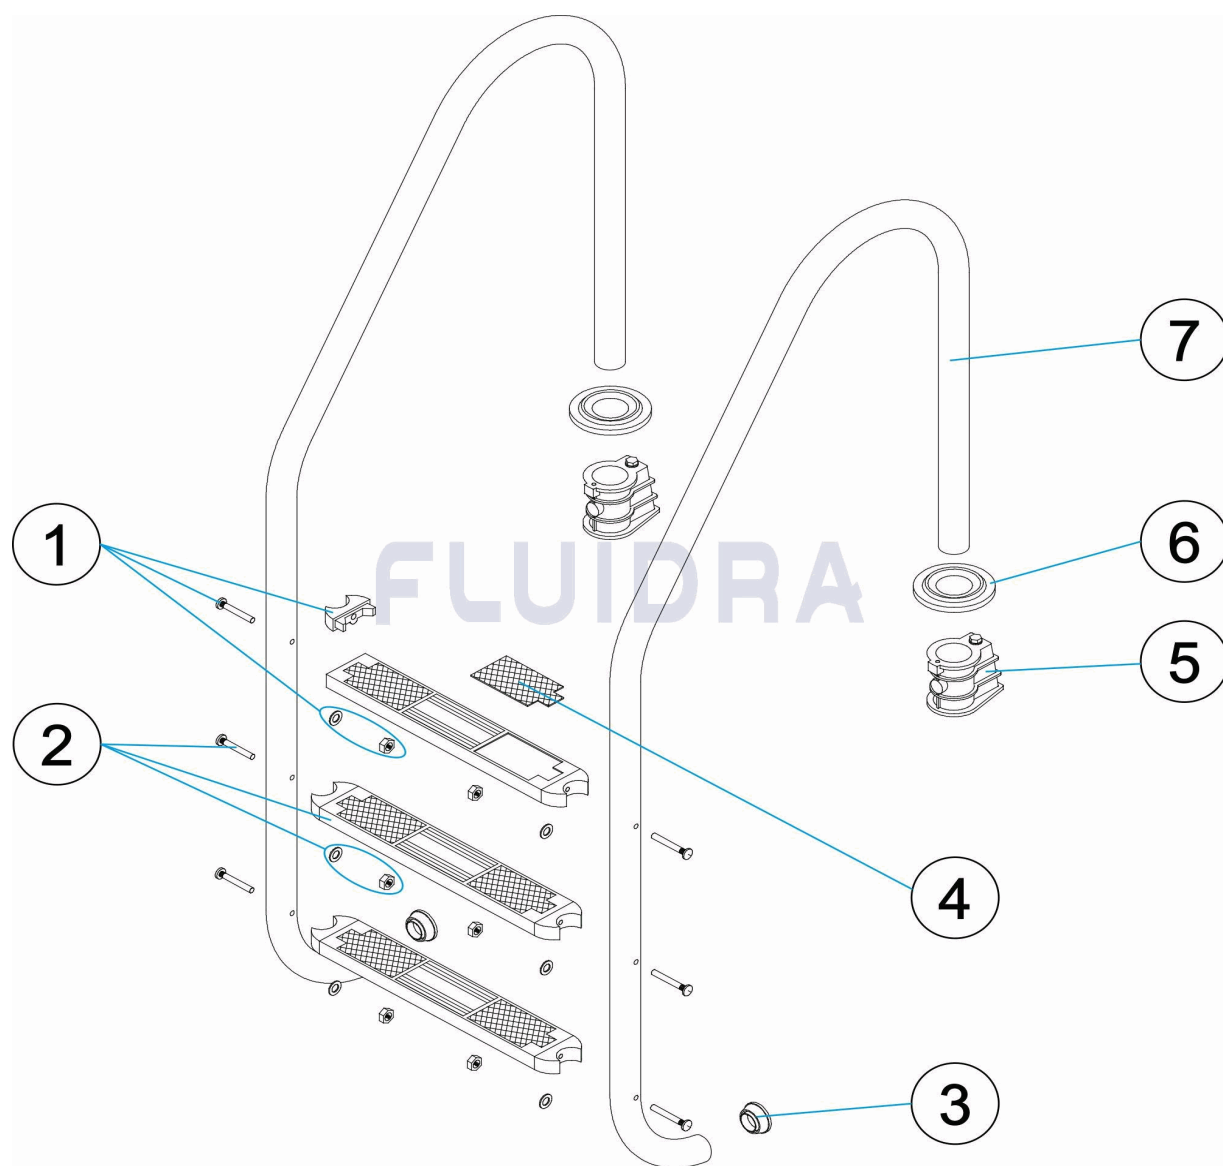

CODICE **76163, 76164**

DESCRIZIONE: **SCALA STD ALTA RESISTENZA AISI-904L 3-4 SCALINI**

ITALIANO

POS	CODICE	DESCRIZIONE	QUANTITA'	POS	CODICE	DESCRIZIONE	QUANTITA'
1	4401013203	SOSTEGNO LATERALE GRADINO		5	4401010101	ANCORAGGIO SCALA	
2	4401010104	GRADINO LUXE AISI 316		6	4401010103	COPRIFLANGIA ANCORAGGIO AISI 316	
3	4401010112	TAPPO SCALA		7	* 76163R0001	CORRIMANO 3 GRADINI	
4	4401010108	TAPPETINO FINITURA GRADINO LUXE		7	* 76164R0001	CORRIMANO 4 GRADINI