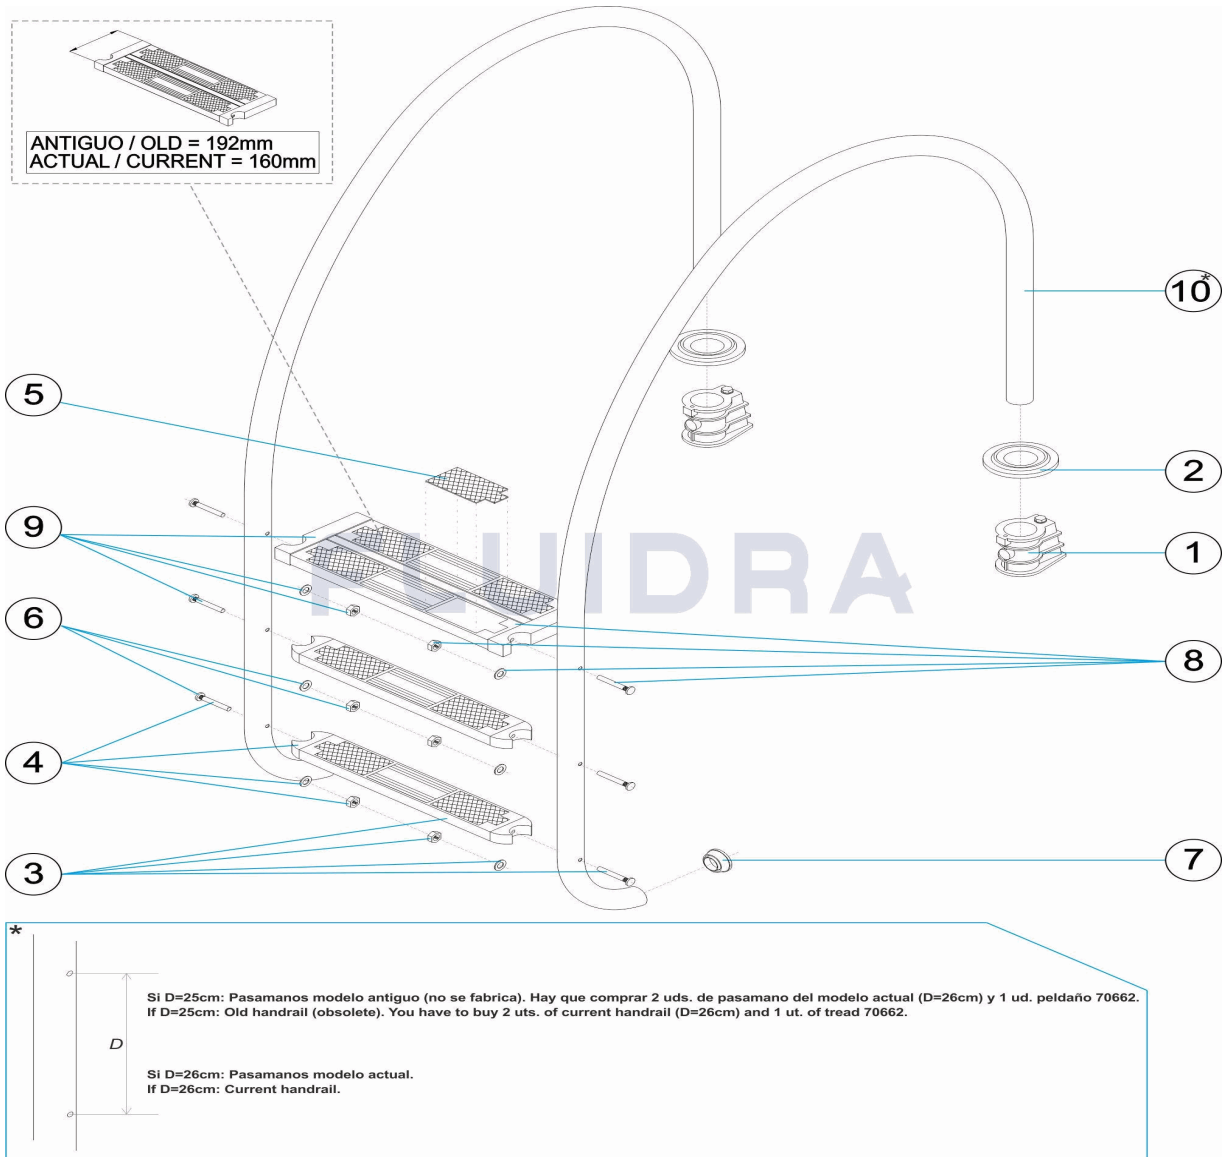

CODE 32653, 32654, 32655, 32656

DESCRIPTION: ÉCHELLE RAYON VARIABLE LONGUEUR 1000

FRANCAIS

POS	CODE	DESCRIPTION	QUANTITE	POS	CODE	DESCRIPTION	QUANTITE
1	44010101	ANCORAGE D'ÉCHELLE		8	* 70662	MARCHE DE SECURITE	
2	44010103	ENJOLIVEUR AISI 316		9	* 4401010807	SUPPORT LATÉRAL DE SECURITE	
3	44010104	MARCHE LUXE AISI 316		9	* 4401010028	SUPPORT LATÉRAL DE SECURITE	
4	44010107	SUPPORT LATÉRAL DE MARCHE 316		10	* 32653R0200	MAIN COURANTE ECHELLE 2 MARCHES	
5	44010108	PLAQUE NOIRE POUR MARCHE LUXE		10	* 32654R0200	MAIN COURANTE ECHELLE 3 MARCHES	
6	44010111	VISSERIE MARCHE AISI 316		10	* 32655R0200	MAIN COURANTE ECHELLE 4 MARCHES	
7	44010112	TAMPON D'ÉCHELLE		10	* 32656R0200	MAIN COURANTE ECHELLE 5 MARCHES	
8	* 4401010805	MARCHE DE SECURITE AISI 316					

CODE **32653, 32654, 32655, 32656**

DESCRIPTION: **ÉCHELLE RAYON VARIABLE LONGUEUR 1000**

OBSERVATIONS

POS	CODE	OBSERVATIONS
8	* 4401010805	POUR: SEE COMMENTS *
8	* 70662	POUR: SEE COMMENTS *
9	* 4401010807	POUR: OLD MODEL
9	* 4401010028	POUR: CURRENT MODEL
10	* 32653R0200	POUR: 32653 SEE COMMENTS *
10	* 32654R0200	POUR: 32654 SEE COMMENTS *
10	* 32655R0200	POUR: 32655 SEE COMMENTS *
10	* 32656R0200	POUR: 32656 SEE COMMENTS *

CODE **32653, 32654, 32655, 32656**

DESCRIPTION: **VARIABLE RADIUS LADDER LENGTH 1000**

ENGLISH

POS	CODE	DESCRIPTION	QUANTITY	POS	CODE	DESCRIPTION	QUANTITY
1	44010101	LADDER ANCHOR		8	* 70662	SAFETY TREAD	
2	44010103	ESCUTCHEON 316		9	* 4401010807	SAFETY TREAD END SET	
3	44010104	DELUXE TREAD 316		9	* 4401010028	SAFETY TREAD END SET	
4	44010107	TREAD END SET 316		10	* 32653R0200	HANDRAIL LADDER 2 STEPS	
5	44010108	DELUXE TREAD END INSERT		10	* 32654R0200	SHORT 3 TREAD LADDER HANDRAIL	
6	44010111	TREAD BOLT SET 316		10	* 32655R0200	SHORT 4 TREAD LADDER HANDRAIL	
7	44010112	LADDER END CAP		10	* 32656R0200	HANDRAIL LADDER 5 STEPS	
8	* 4401010805	SAFETY TREAD 316					