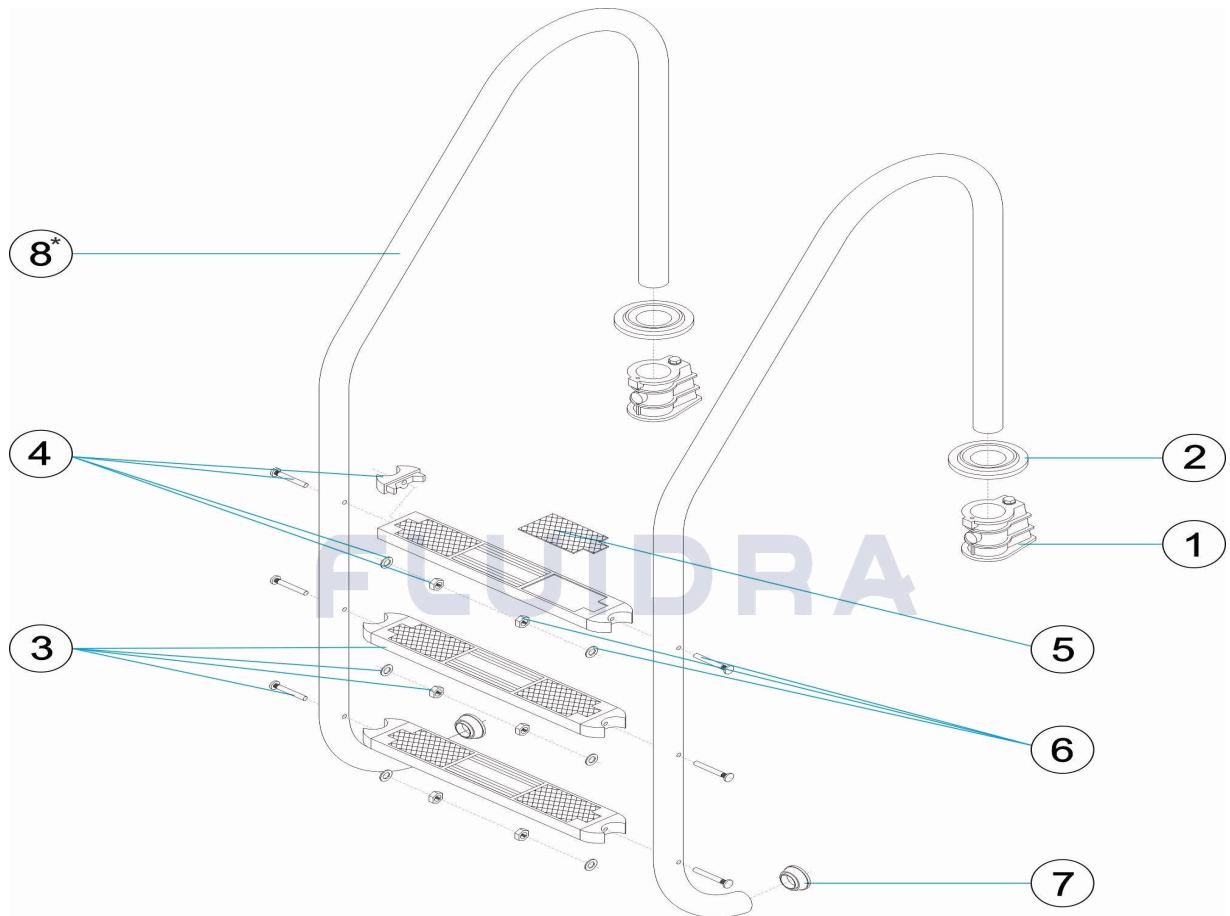

CODICE 05476, 05477, 05478, 05479

DESCRIZIONE: SCALA STANDARD 2-3-4-5 SCALINI AISI-316

*
Si D=25cm: Pasamanos modelo antiguo (no se fabrica). Hay que comprar 2 uds. de pasamano del modelo actual (D=26cm).
If D=25cm: Old handrail (obsolete). You have to buy 2 uts. of current handrail (D=26cm).
Si D=26cm: Pasamanos modelo actual.
If D=26cm: Current handrail.

ITALIANO

POS	CODICE	DESCRIZIONE	QUANTITA'	POS	CODICE	DESCRIZIONE	QUANTITA'
1	44010101	ANCORAGGIO SCALA		7	4401010112	TAPPO SCALA	
2	44010103	COPRIFLANGIA ANCORAGGIO AISI 316		8	* 05476R0001	CORRIMANO STANDARD 2 GRADINI	
3	44010104	GRADINO LUXE AISI 316		8	* 05477R0001	CORRIMANO 3 GRADINI AISI-316	
4	44010107	SOSTEGNO LATERALE GRADINO 316		8	* 05478R0001	CORRIMANO 4 GRADINI AISI-316	
5	44010108	TAPPETINO FINITURA GRADINO LUXE		8	* 05479R0001	CORRIMANO SCALA 5 GRADINI AISI 316	
6	44010111	BULLONERIA GRADINO AISI 316