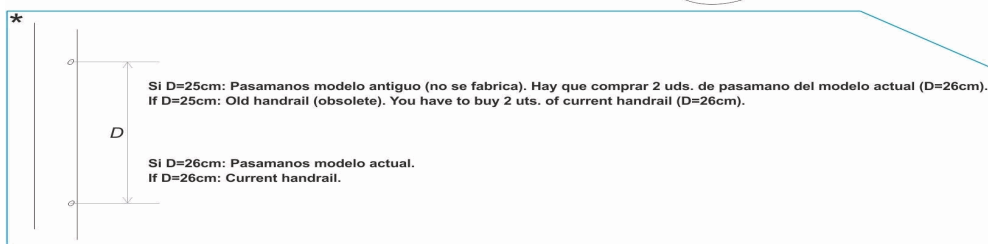

CODE **05476, 05477, 05478, 05479**

DESCRIPTION: **STANDARD LADDER 2-3-4-5 STEPS AISI-316**

ENGLISH

POS	CODE	DESCRIPTION	QUANTITY	POS	CODE	DESCRIPTION	QUANTITY
1	44010101	LADDER ANCHOR		7	4401010112	LADDER END CAP	
2	44010103	ESCUTCHEON 316		8	* 05476R0001	STANDARD HANDRAIL 2 STEPS	
3	44010104	DELUXE TREAD 316		8	* 05477R0001	HANDRAIL 3 STEPS AISI-316	
4	44010107	TREAD END SET 316		8	* 05478R0001	HANDRAIL 4 STEPS AISI-316	
5	44010108	DELUXE TREAD END INSERT		8	* 05479R0001	HANDRAIL LADDER 5 STEPS AISI 316	
6	44010111	TREAD BOLT SET 316