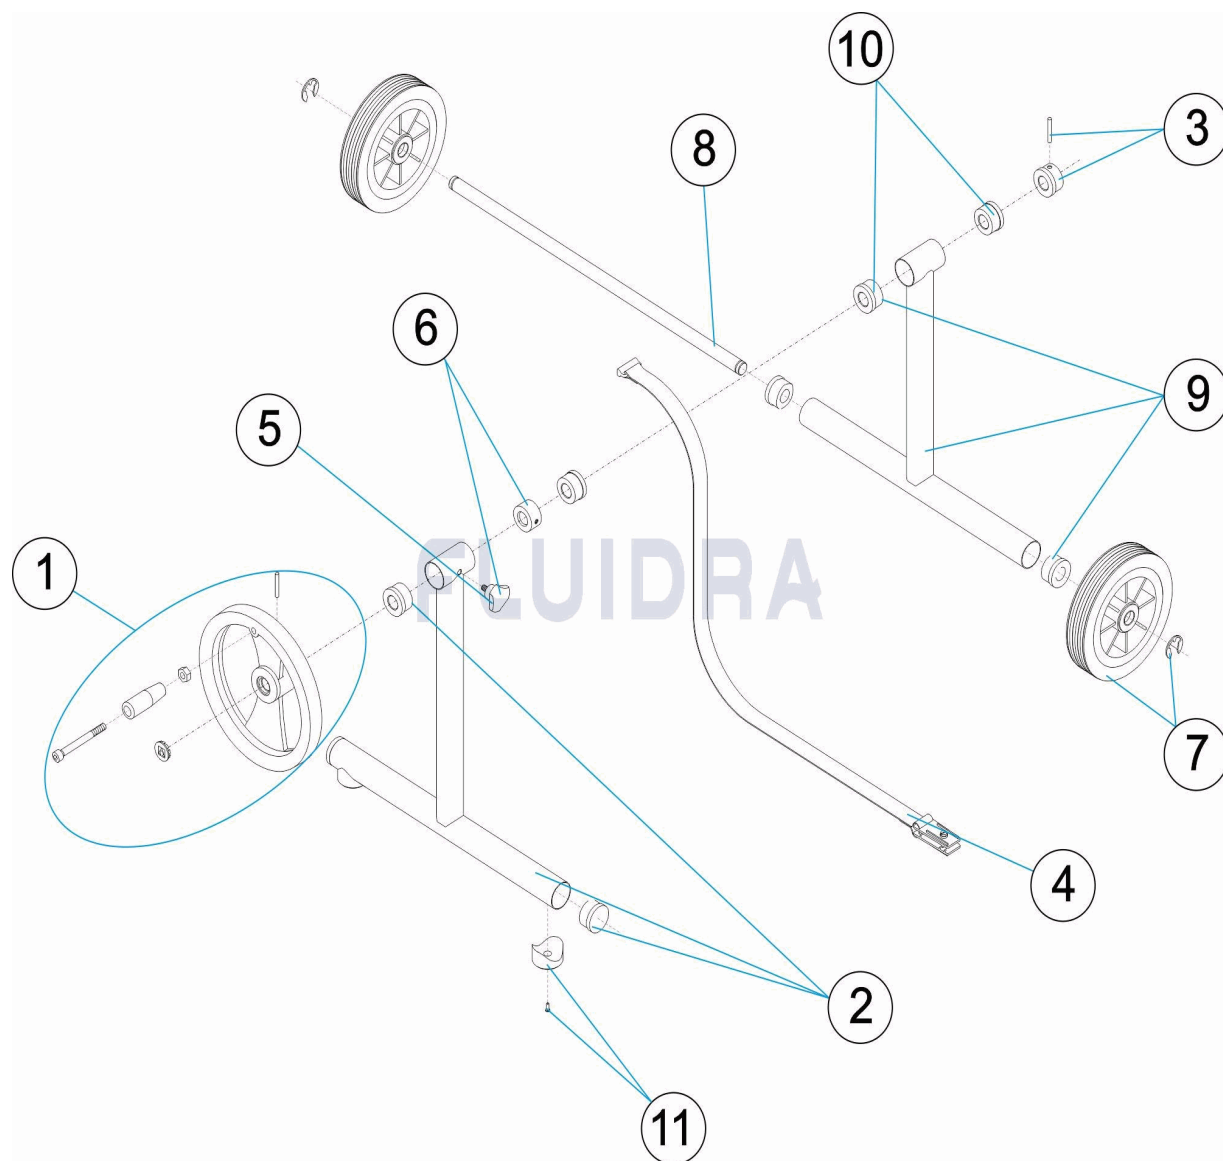

CODICE 07628, 07631

DESCRIZIONE: SUPPORTO ARROTOLATORE MOBILE E SENZA RUOTE

ITALIANO

POS	CODICE	DESCRIZIONE	QUANTITA'	POS	CODICE	DESCRIZIONE	QUANTITA'
1	4401050101	VOLANTE		7	* 4401050103	RUOTA RULLO	
2	* 4401050102	SUPPORTO FISSO		8	* 4401050104	ASSE RUOTE	
3	4401050106	BUSSOLE E PASSANTE		9	* 4401050105	SUPPORTO RUOTE	
4	4401050108	CINGHIA PER RULLO		10	4401050402	PASSANTI	
5	4401050109	POMELLO FRENO RULLO		11	4401070018	ANELLO FISSAGGIO	
6	4401051004	FRENO AWOLGITORE