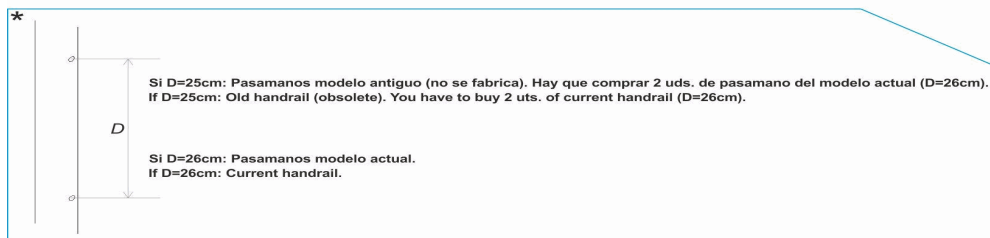

CODICE **05488, 05489, 05490, 05491**

DESCRIZIONE: **SCALA STANDARD 2-3-4-5 SCALINI AISI-304**

ITALIANO

POS	CODICE	DESCRIZIONE	QUANTITA'	POS	CODICE	DESCRIZIONE	QUANTITA'
1	44010101	ANCORAGGIO SCALA		7	4401010112	TAPPO SCALA	
2	44010102	COPRIFLANGIA ANCORAGGIO AISI 304		8	* 05488R0001	CORRIMANO SCALA 2 GRADINI	
3	44010105	GRADINO STANDARD AISI 304		8	* 05489R0001	CORRIMANO SCALA 3 GRADINI	
4	44010107	SOSTEGNO LATERALE GRADINO 316		8	* 05490R0001	CORRIMANO SCALA 4 GRADINI	
5	44010109	TAPPETINO FINITURA GRADINO STANDAR		8	* 05491R0001	CORRIMANO SCALA 5 GRADINI	
6	44010111	BULLONERIA GRADINO AISI 316