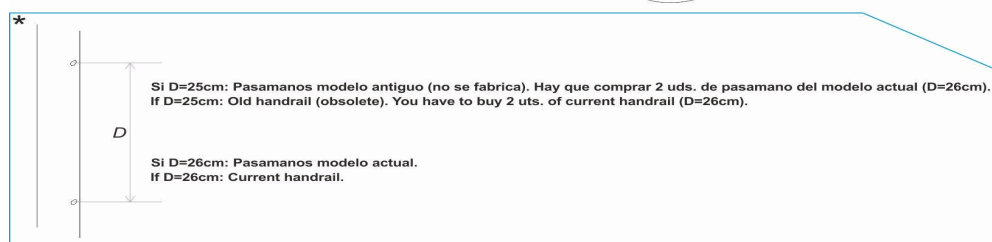

CODE **05488, 05489, 05490, 05491**

DESCRIPTION: **STANDARD LADDER 2-3-4-5 STEPS AISI-304**

ENGLISH

POS	CODE	DESCRIPTION	QUANTITY	POS	CODE	DESCRIPTION	QUANTITY
1	44010101	LADDER ANCHOR		7	4401010112	LADDER END CAP	
2	44010102	ESCUTCHEON 304		8	* 05488R0001	HANDRAIL LADDER 2 STEPS	
3	44010105	STANDARD TREAD 304		8	* 05489R0001	HANDRAIL LADDER 3 STEPS	
4	44010107	TREAD END SET 316		8	* 05490R0001	HANDRAIL LADDER 4 STEPS	
5	44010109	STANDARD TREAD END INSERT		8	* 05491R0001	HANDRAIL LADDER 5 STEPS	
6	44010111	TREAD BOLT SET 316