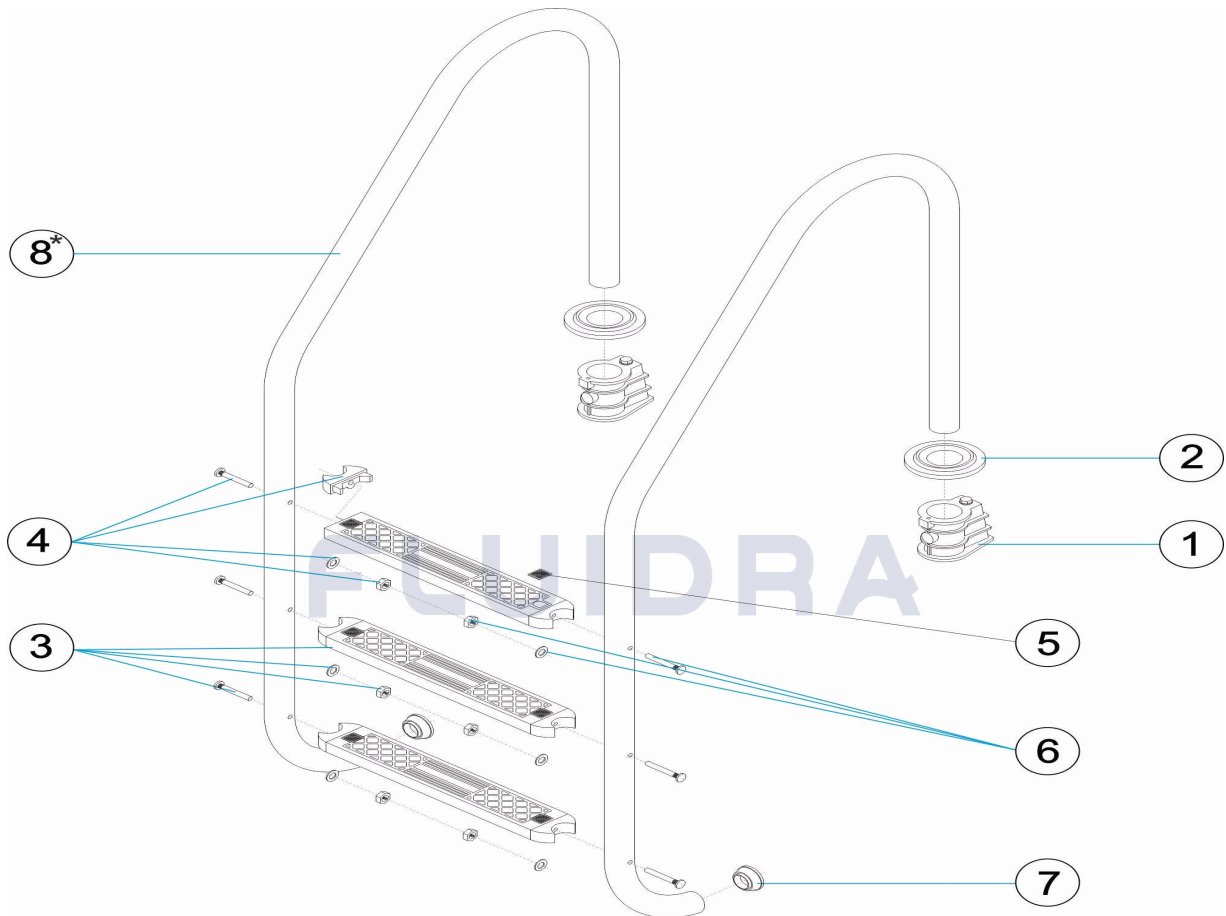

CODICE **05488, 05489, 05490, 05491**

DESCRIZIONE: **SCALA STANDARD 2-3-4-5 SCALINI AISI-304**

ITALIANO

POS	CODICE	DESCRIZIONE	QUANTITA'	POS	CODICE	DESCRIZIONE	QUANTITA'
1	44010101	ANCORAGGIO SCALA		7	4401010112	TAPPO SCALA	
2	44010102	COPRIFLANGIA ANCORAGGIO AISI 304		8	* 05488R0001	CORRIMANO SCALA 2 GRADINI	
3	44010105	GRADINO STANDARD AISI 304		8	* 05489R0001	CORRIMANO SCALA 3 GRADINI	
4	44010107	SOSTEGNO LATERALE GRADINO 316		8	* 05490R0001	CORRIMANO SCALA 4 GRADINI	
5	44010109	TAPPETINO FINITURA GRADINO STANDAR		8	* 05491R0001	CORRIMANO SCALA 5 GRADINI	
6	44010111	BULLONERIA GRADINO AISI 316