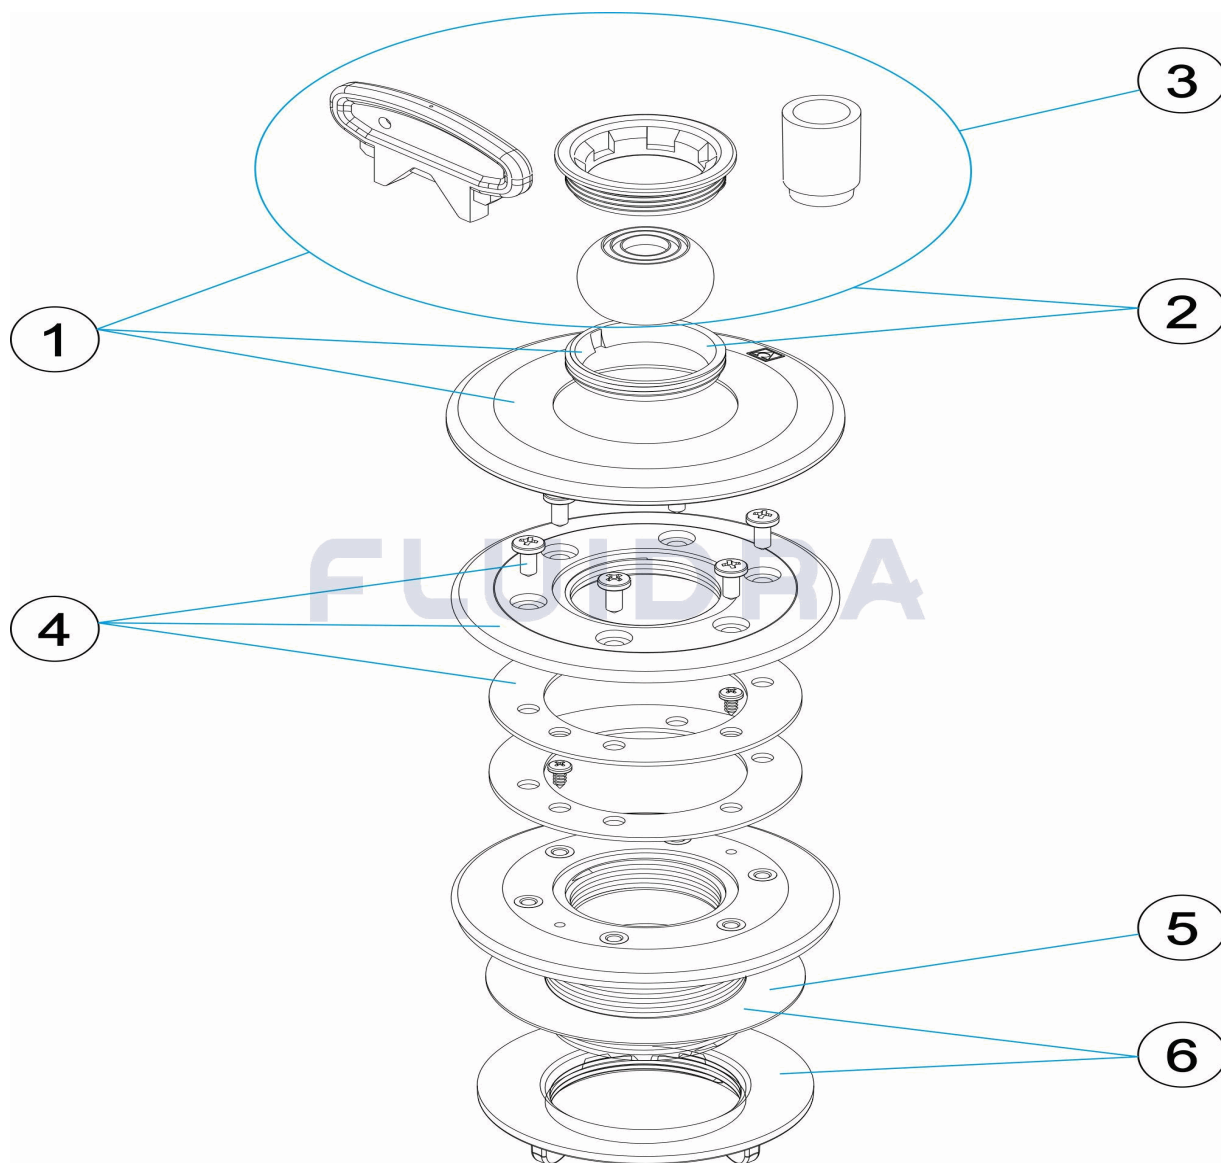

CODICE **00330, 00330CL090, 00330CL129, 00330CL144**

DESCRIZIONE: **BOCCHETTA IMPULSIONE MULTIFLOW PISC. PREF. LINER**

ITALIANO

POS	CODICE	DESCRIZIONE	QUANTITA'	POS	CODICE	DESCRIZIONE	QUANTITA'
1	* 4402040301	SFERA MULTIFLOW COMPLETA		3	* 4402043701	SFERA + DADO	
1	* 4402040051	SFERA MULTIFLOW COMPLETA		3	* 4402040057	SFERA + DADO	
1	* 4402040052	SFERA MULTIFLOW COMPLETA		3	* 4402040058	SFERA + DADO	
1	* 4402040053	SFERA MULTIFLOW COMPLETA		3	* 4402040059	SFERA + DADO	
2	* 4411030311	SFERA MULTI-FLOW SKIMMER		4	4402041702	COPRIFLANGIA E GUARNIZIONE PISC. PRE	
2	* 4402040054	SFERA MULTI-FLOW SKIMMER		5	4402046005	GUERNIZIONE PIANA 60X95X1	
2	* 4402040055	SFERA MULTI-FLOW SKIMMER		6	4402041701	GHIERA FISSAGGIO CON GUARNIZIONE	
2	* 4402040056	SFERA MULTI-FLOW SKIMMER		7	00329R0100	BASE BOCCHETTA