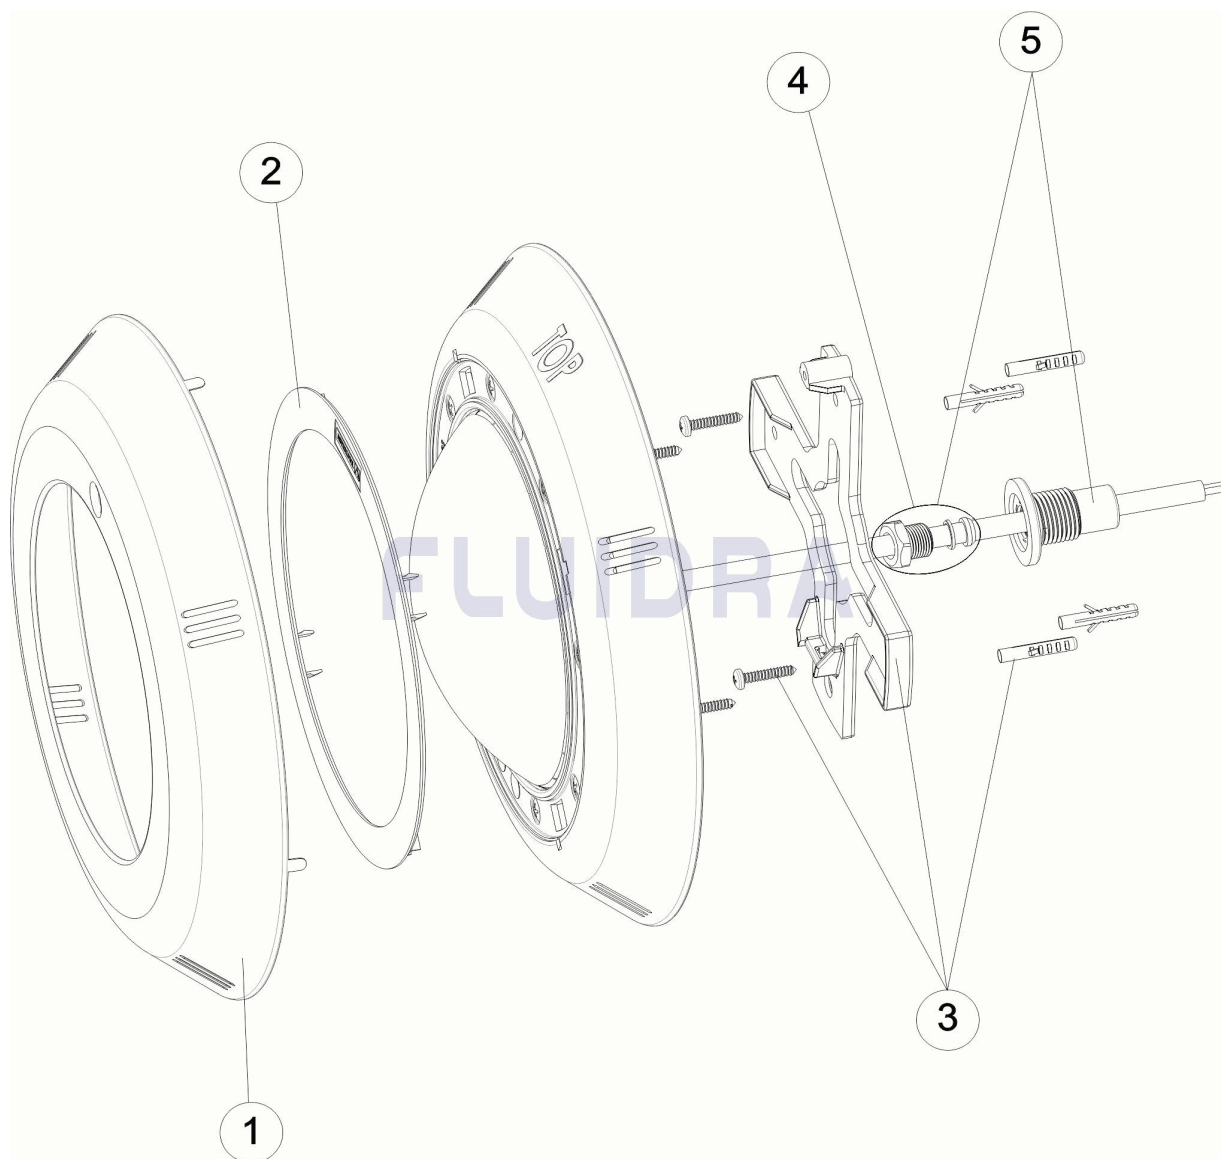

CODICE 27819, 35952, 35954, 35956, 41127, 41128, 45623, 45624, 45627, 45628, 45642, 45643

DESCRIZIONE: PROIETTORE PIANO LEDS PISCINA CEMENTO

ITALIANO

POS	CODICE	DESCRIZIONE	QUANTITA'	POS	CODICE	DESCRIZIONE	QUANTITA'
1	* 4403010201	FLANGIA INOX		4	4403011405	PRESSACAVI FARO DICROICO	
2	4403010202	FLANGIA PICCOLA		5	4403011907	PRESSACAVO	
3	4403010106	FISCHER FARO