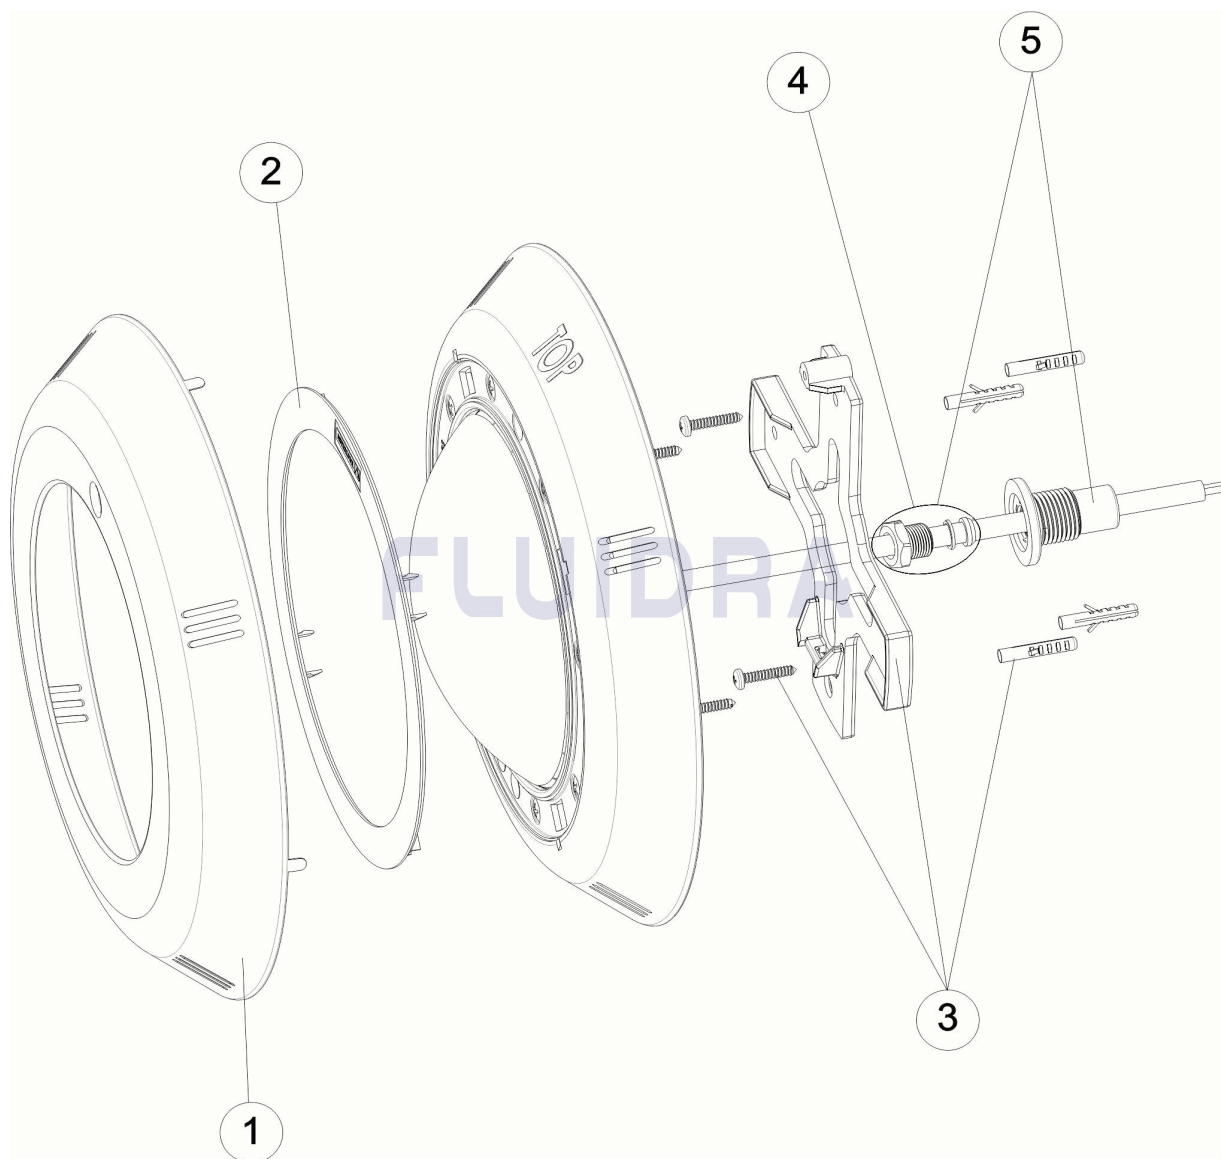

CODE **27819, 35952, 35954, 35956, 41127, 41128, 45623, 45624, 45627, 45628, 45642, 45643**

DESCRIPTION: **PROJECTEUR PLAT LEDS PISCINE BÉTON**

OBSERVATIONS

POS	CODE	OBSERVATIONS
1	* 4403010201	POUR: 27819, 35952, 35956, 41128, 45624, 45628, 45643

CODE **27819, 35952, 35954, 35956, 41127, 41128, 45623, 45624, 45627, 45628, 45642, 45643**

DESCRIPTION: **MINI LED LIGHT CONCRETE POOL**

ENGLISH

POS	CODE	DESCRIPTION	QUANTITY	POS	CODE	DESCRIPTION	QUANTITY
1	* 4403010201	STAINLESS FACEPLATE		4	4403011405	PACKING GLAND	
2	4403010202	SMALL FACEPLATE		5	4403011907	CONDUIT CONNECTOR	
3	4403010106	FIXING PLUGS AND SCREWS					