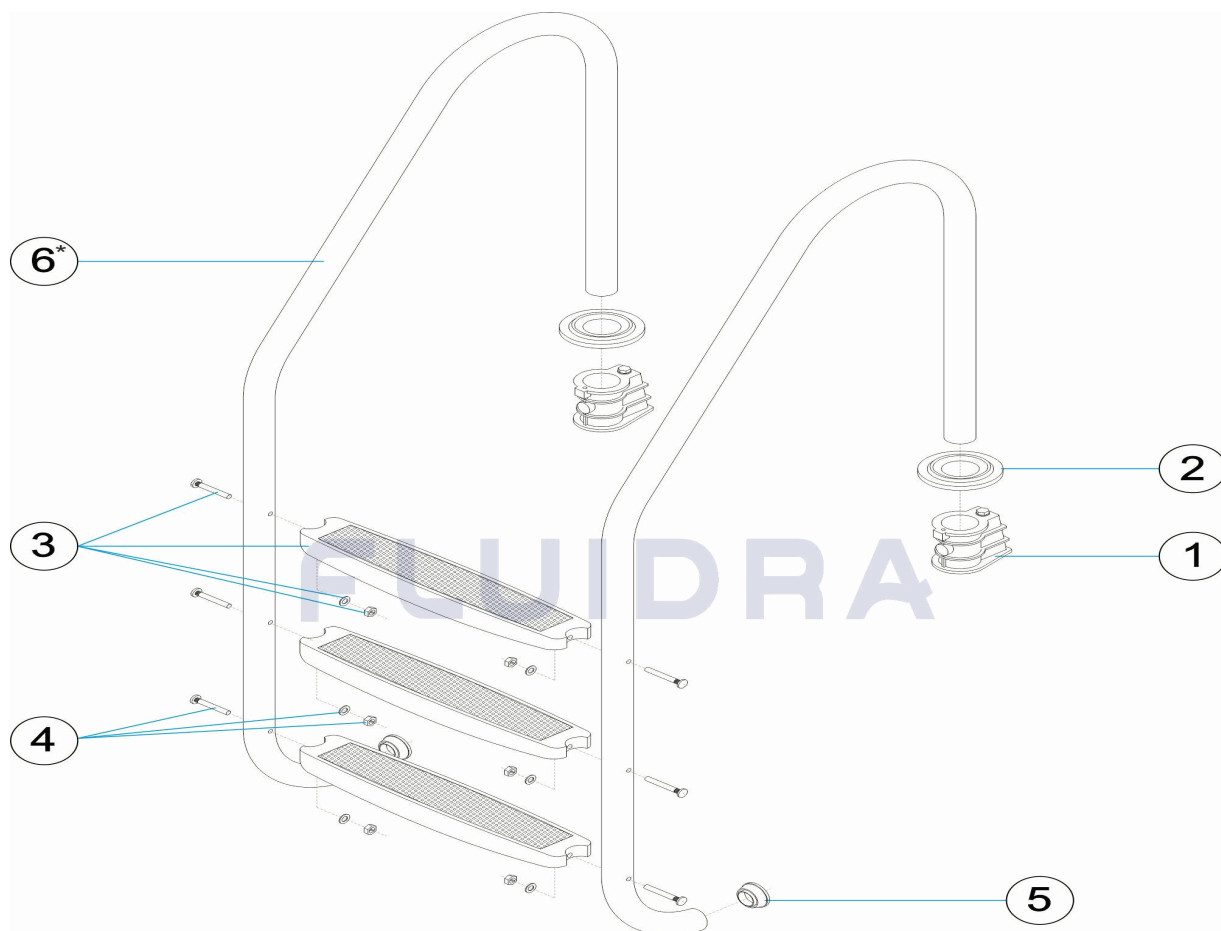

CODE **05500, 05501, 05502, 05503**

DESCRIPTION: **STANDARD LADDER 2-3-4-5 PLASTIC STEPS**

*
Si D=25cm: Pasamanos modelo antiguo (no se fabrica). Hay que comprar 2 uds. de pasamano del modelo actual (D=26cm).
If D=25cm: Old handrail (obsolete). You have to buy 2 uts. of current handrail (D=26cm).
Si D=26cm: Pasamanos modelo actual.
If D=26cm: Current handrail.

ENGLISH

POS	CODE	DESCRIPTION	QUANTITY	POS	CODE	DESCRIPTION	QUANTITY
1	44010101	LADDER ANCHOR	6	*	05488R0001	HANDRAIL LADDER 2 STEPS	
2	44010102	ESCUTCHEON 304	6	*	05489R0001	HANDRAIL LADDER 3 STEPS	
3	44010203	PLASTIC TREAD 500	6	*	05490R0001	HANDRAIL LADDER 4 STEPS	
4	44010111	TREAD BOLT SET 316	6	*	05491R0001	HANDRAIL LADDER 5 STEPS	
5	44010112	LADDER END CAP