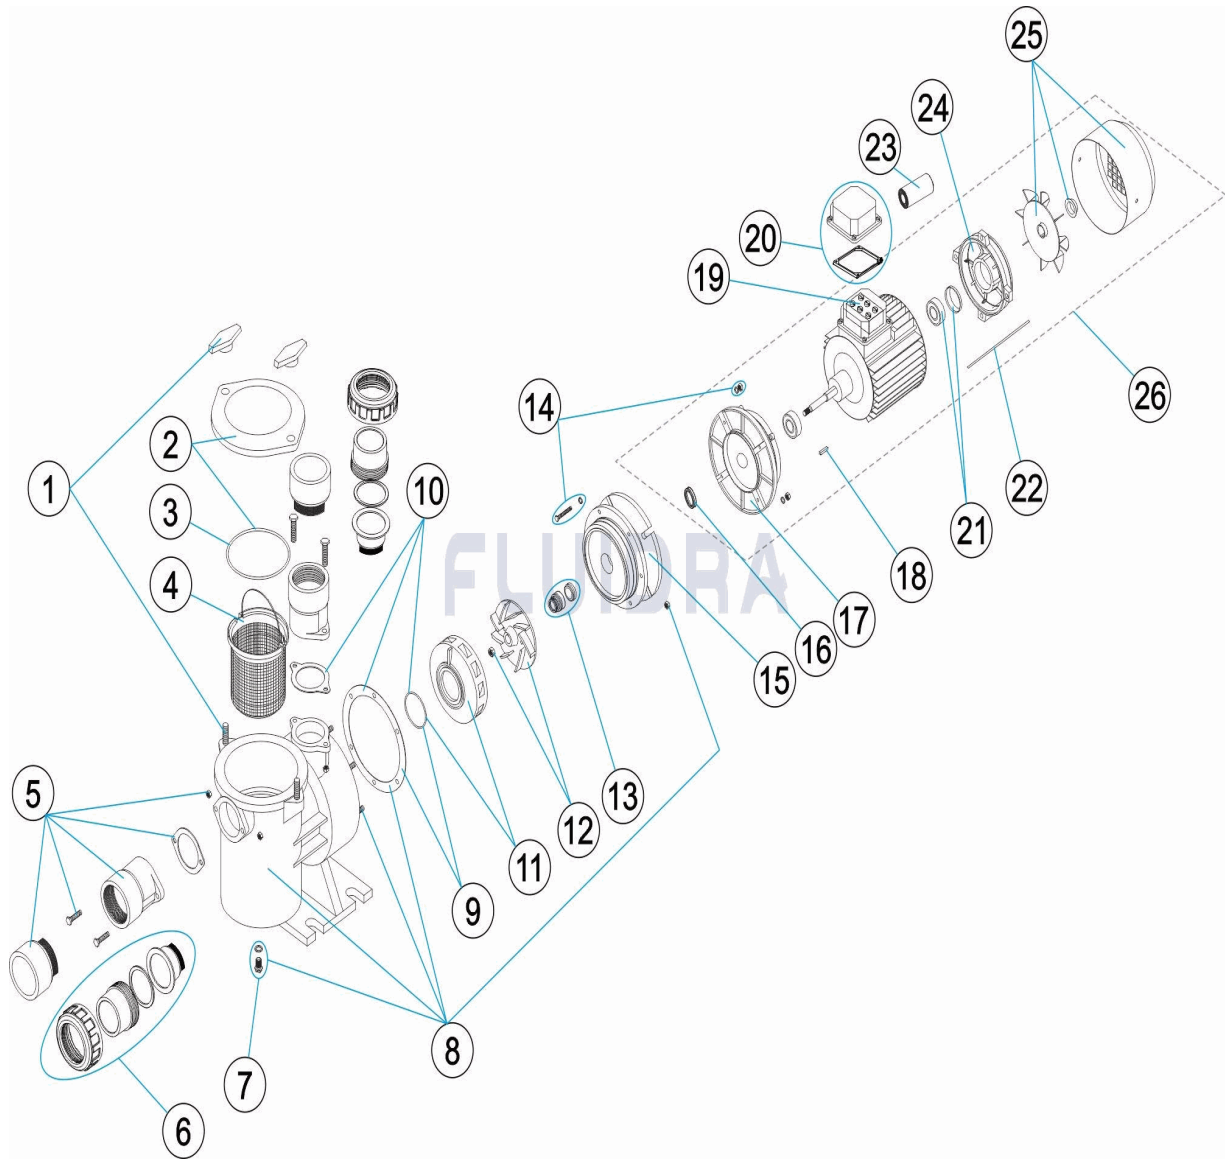

CODE 01186, 01187, 01188, 01189, 01190, 01191, 01192

DESCRIPTION: SELF-PRIMING PUMP ARAL SP-3000

ENGLISH

POS	CODE	DESCRIPTION	QUANTITY	POS	CODE	DESCRIPTION	QUANTITY
1	* 4405010501	PRE-FILTER CLOSURE 2HP		10	* 4405010525	PUMP GASKETS 3 HP TO 5.5 HP	
1	* 4405010502	PRE-FILTER CLOSURE FOR 3 HP TO 5.5 HF		11	* 4405010513	DIFFUSOR 2 HP	
2	* 4405010503	PRE-FILTER COVER 2 HP		11	* 4405010514	DIFFUSOR 3 HP	
2	* 4405010504	PRE-FILTER COVER 3 HP TO 5.5 HP		11	* 4405010515	DIFFUSOR 4 - 5,5 HP	
3	* 4405010526	GASKETS 2 HP		12	* 4405010516	IMPELLER 2 HP	
3	* 4405010527	GASKETS 3 - 5,5 HP		12	* 4405020018	IMPELLER 2 HP 60 HZ	
4	* 4405010505	PRE-FILTER BASKET 2 HP		12	* 4405050210	IMPELLER 2 HP BRONCE	
4	* 4405010506	PRE-FILTER BASKET 3 - 5,5 HP		12	* 4405010517	IMPELLER 3 HP	
5	* 4405010510	SUCTION/RETURN UNION 3 HP		12	* 4405020019	IMPELLER 3 HP 60 HZ	
5	* 4405010511	SUCTION/RETURN UNION		12	* 4405050211	IMPELLER 3 HP BRONCE	
6	* 4405010509	SUCTION/RETURN UNION 2 HP		12	* 4405050016	IMPELLER 3 HP 60 HZ BRONCE	
7	4405020232	PRE-FILTER DRAIN PLUG		12	* 4405010518	IMPELLER 4 HP	
8	* 4405010507	PUMP BODY 2 HP		12	* 4405020020	IMPELLER 4 HP 60 HZ	

* SEE OBSERVATIONS SHEET