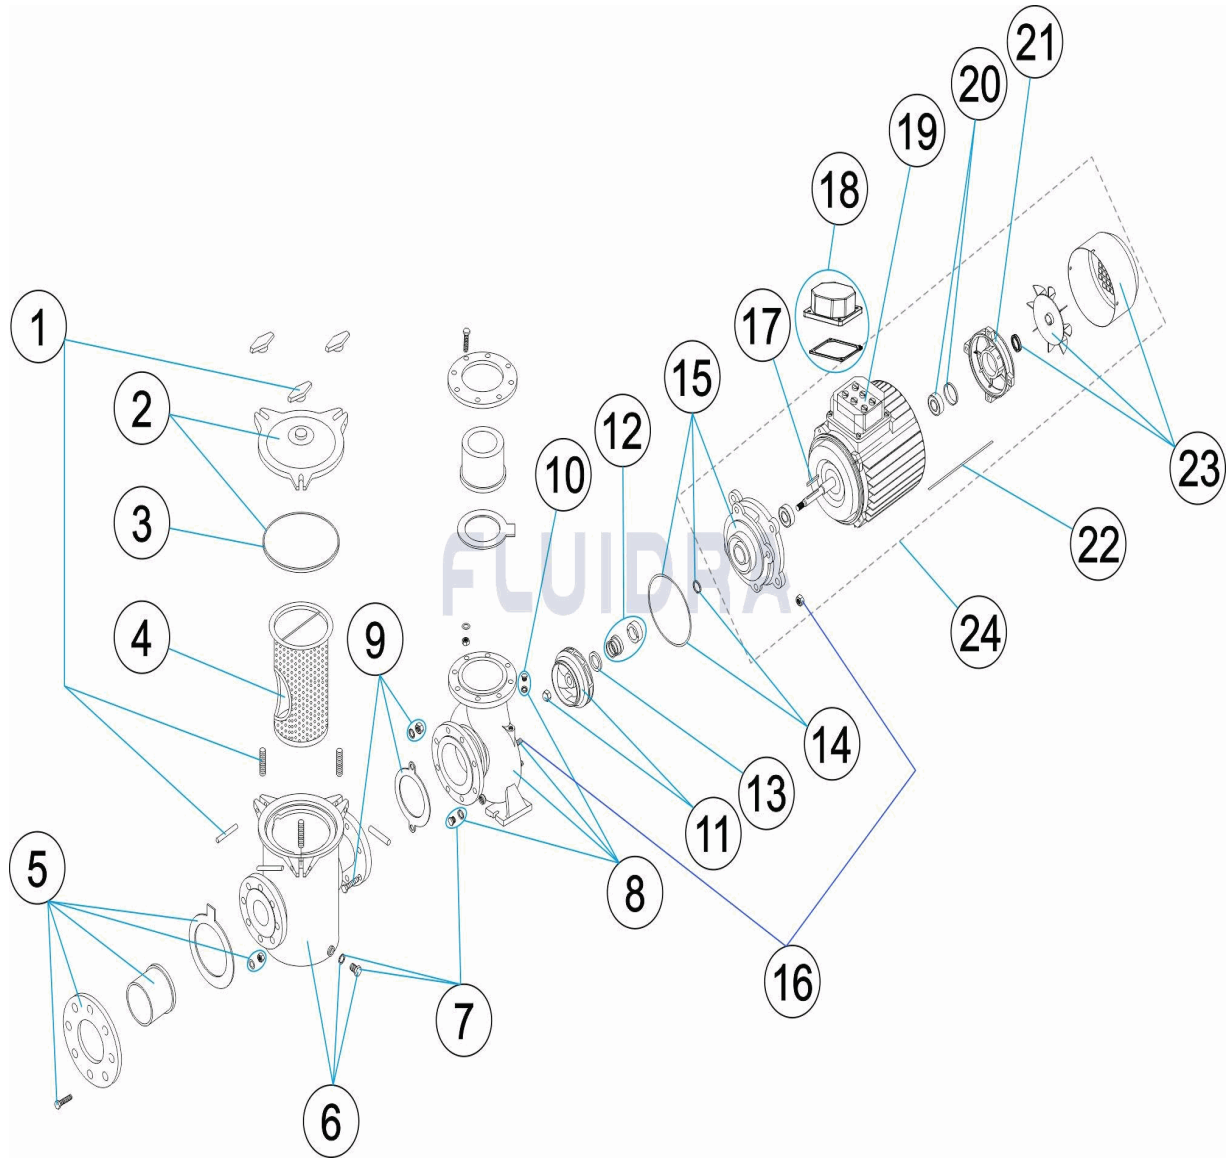

CODE **01193, 01194, 01195, 01196, 01197, 01198, 01199, 01200, 01201, 01202, 01203, 01204, 01205, 01206, 01207**

DESCRIPTION: **CENTRIFUGAL PUMP ARAL C-3000**

ENGLISH

POS	CODE	DESCRIPTION	QUANTITY	POS	CODE	DESCRIPTION	QUANTITY
1	4405020201	MOTOR PIN		8	* 4405020213	PUMP BODY 15 HP	
2	4405020202	PRE-FILTER COVER		9	* 4405020208	PRE-FILTER UNION 3 HP TO 5,5 HP(1196/119)	
3	4405020255	O' RING D. 232X8		9	* 4405020209	PRE-FILTER/PUMP UNION 7.5HP(01215-012)	
4	4405020203	PRE-FILTER BASKET		9	* 4405020210	PRE-FILTER UNION 15 HP	
5	* 4405020257	UNION FITTINGS D 90 3HP-5,5HP(1196/119)		10	4405020507	PRE-FILTER DRAIN PLUG	
5	* 4405020258	UNION FITTINGS D 110 5,5HP(1198/1199)-10		11	* 4405020214	IMPELLER 3 HP	
5	* 4405020259	UNION FITTINGS 15 HP		11	* 4405020016	IMPELLER 3 HP 60 HZ	
6	* 4405020404	PRE-FILTER 4HP-7.5 HP(01213-01214)		11	* 4405050114	IMPELLER 3 HP	
6	* 4405020205	PRE-FILTER 5.5 HP(01215-01216) TO 10 HP		11	* 4405050013	IMPELLER 3 HP 60 HZ	
6	* 4405020206	PRE-FILTER 12.5 HP		11	* 4405020215	IMPELLER 4 HP	
6	* 4405020207	PRE-FILTER 15 HP		11	* 4405020017	IMPELLER 4 HP 60 HZ	
7	* 4405020231	PUMP BODY DRAIN PLUG		11	* 4405050115	IMPELLER 4 HP