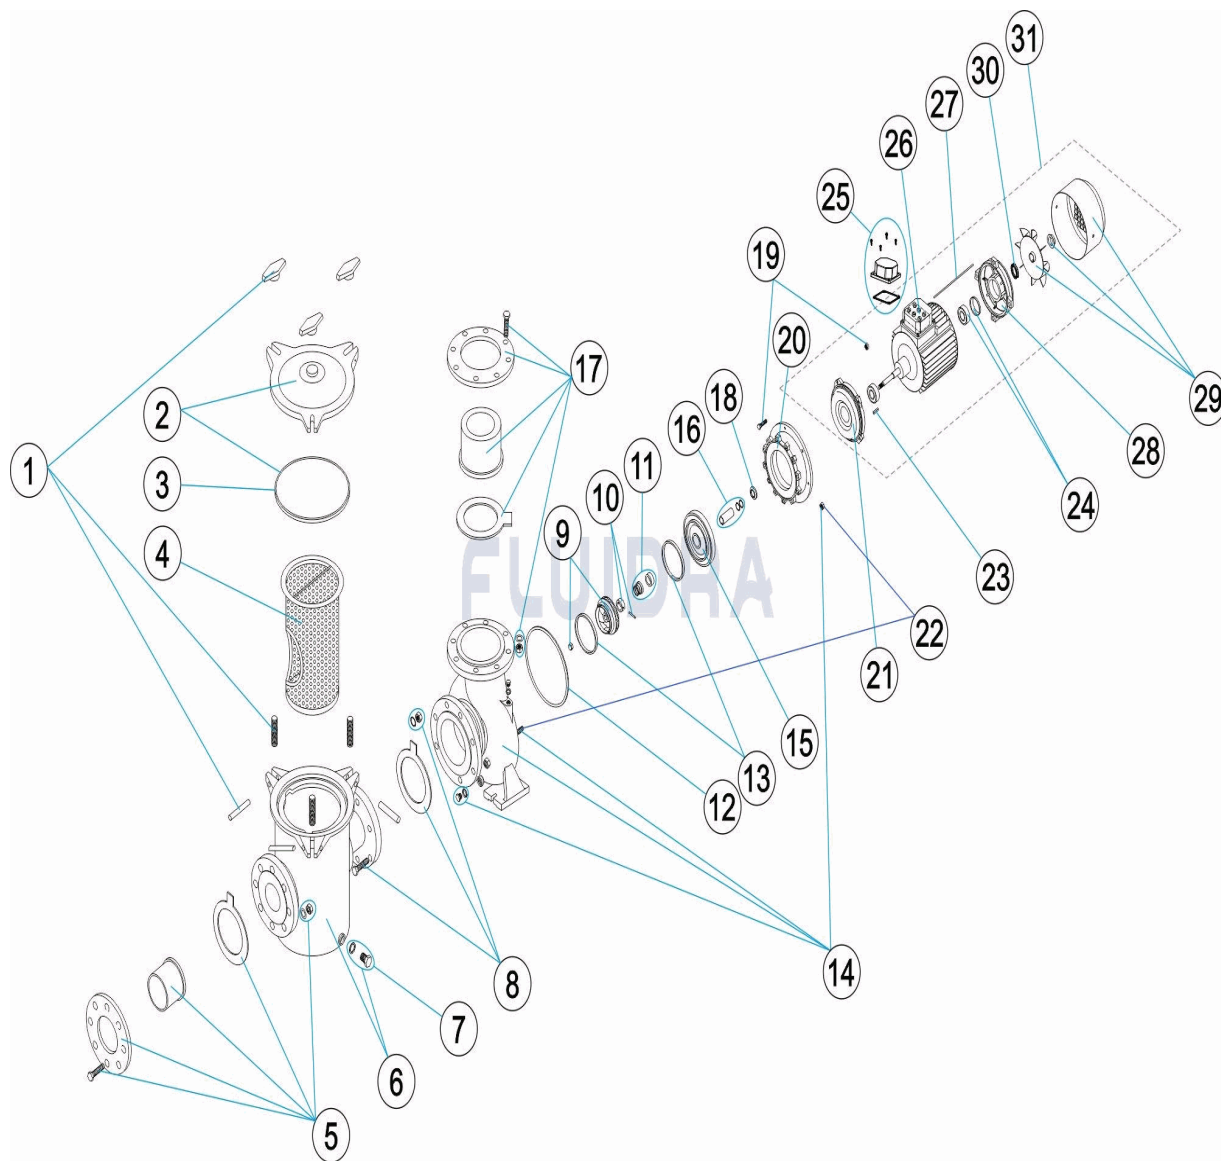

CODICE 01209, 01210, 01211, 01212, 01213, 01214, 01215, 01216, 01217, 01218, 01219, 01220, 01221, 01222

DESCRIZIONE: POMPA CENTRIFUGA ARAL C-1500

ITALIANO

POS	CODICE	DESCRIZIONE	QUANTITA'	POS	CODICE	DESCRIZIONE	QUANTITA'
1	4405020201	CHIUSURA PREFILTRO	9	* 4405020001	RUOTA 4 HP 60 HZ		
2	4405020202	COPERCHIO PREFILTRO	9	* 4405050000	RUOTA 4 HP BRONZO		
3	4405020255	O-RING D. 232X8	9	* 4405050001	RUOTA 4 HP 60 HZ BRONZO		
4	4405020203	CESTO PREFILTRO	9	* 4405020415	RUOTA 5,5 HP		
5	* 4405020257	MANICOTTI DI UNIONE D90 3HP-5,5HP(119	9	* 4405020002	RUOTA 5,5 HP 60 HZ		
5	* 4405020258	MANICOTTI DI UNIONE D 110 5,5HP(1198/1'	9	* 4405050002	RUOTA 5,5 HP BRONZO		
5	* 4405020259	MANICOTTI DI UNIONE 15 HP	9	* 4405020416	RUOTA 7,5 HP(01213-01214)		
6	* 4405020404	PREFILTRO 4HP-7,5 HP(01213-01214)	9	* 4405020003	RUOTA 7,5 HP(01213-01214) 60 HZ		
6	* 4405020205	PREFILTRO 5,5 HP(01215-01216) -10 HP	9	* 4405050005	RUOTA 7,5 HP(01213-01214) BRONZO		
6	* 4405020207	PREFILTRO 15 HP	9	* 4405020417	RUOTA 7,5 HP(01215-01216)		
7	4405020232	TAPPO SPURGO PREFILTRO	9	* 4405020004	RUOTA 7,5 HP(01215-01216) 60 HZ		
8	* 4405020208	RACCORDO PREFILTRO 3 HP-5,5 HP(1196/	9	* 4405050003	RUOTA 7,5 HP(01215-01216) BRONZO		

* SI FACCIA RIFERIMENTO AL FOGLIO DELLE OSSERVAZIONI