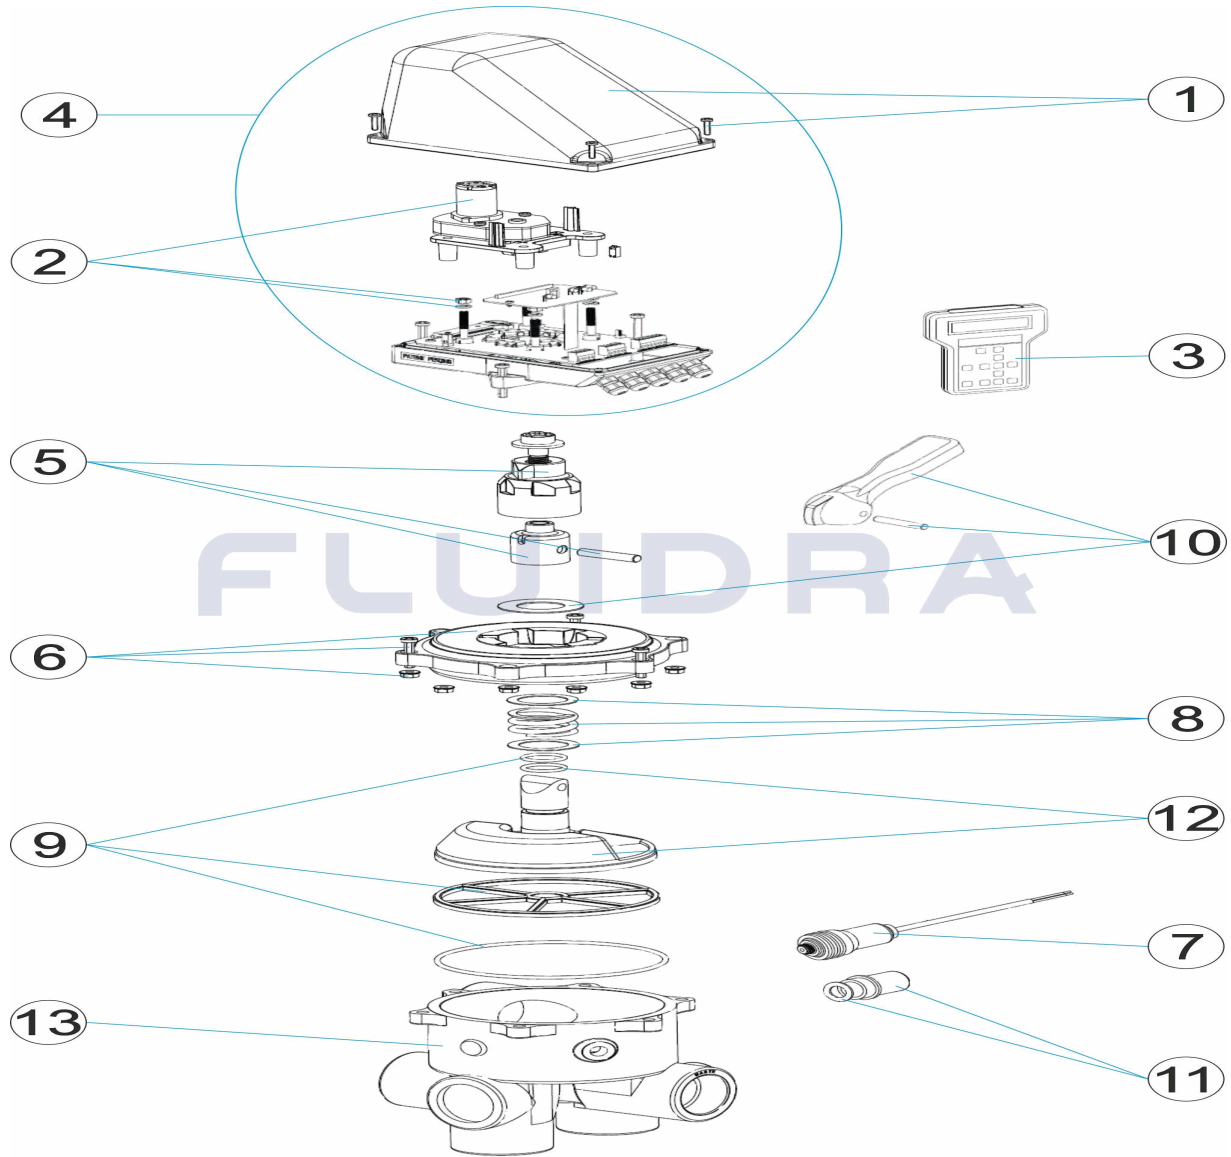

CODE **28268, 28624**

DESCRIPTION: **SÉLECTEUR AUTOMATIQUE 1 1/2" - 2" PREMIU "**

OBSERVATIONS

POS	CODE	OBSERVATIONS
4	* 4404122704	POUR: 28268
4	* 4404122705	POUR: 28624
6	* 4404122707	POUR: 28268
6	* 4404122708	POUR: 28624
7	* 4404121501	POUR: 28268
7	* 4404122709	POUR: 28624
9	* 4404120107	POUR: 28268
9	* 4404120407	POUR: 28624
12	* 4404120106	POUR: 28268
12	* 4404122710	POUR: 28624
13	* 00598R0101	POUR: 28268
13	* 07444R0101	POUR: 28624

CODE **28268, 28624**

DESCRIPTION: **AUTOMATIC MULTIPORT VALVE 1 1/2" - 2" PREMIU "**

ENGLISH

POS	CODE	DESCRIPTION	QUANTITY	POS	CODE	DESCRIPTION	QUANTITY
1	4404122701	LIG FOR ACTUATOR		8	4404120105	SPRING WITH WASHERS	
2	4404122702	SUPPORT FOR GEAR MOTOR		9	* 4404120107	GASKETS NEW VALVE 1 1/2'	
3	4404122703	REMOTE CONTROL		9	* 4404120407	GASKETS 2'	
4	* 4404122704	ACTUATOR SET PREMIUM 1 1/2"		10	4404120102	BLACK HANDLE 11/2'-2'	
4	* 4404122705	ACTUATOR SET PREMIUM 2"		11	4404120108	VISOR WITH SEAL	
5	4404121502	CATCH LEVER UNIT		12	* 4404120106	DISTRIBUTOR WITH GASKETS 1 1/2'	
6	* 4404122707	COVERS SELECTOR VALVE 1 1/2"		12	* 4404122710	DISTRIBUTOR WITH GASKETS 2'	
6	* 4404122708	VALVE TOP 2"		13	* 00598R0101	BLACK SELECTOR VALVE 1 1/2" POS. 3"	
7	* 4404121501	PRESSURE CONTROL UNIT + WASHER + C		13	* 07444R0101	BLACK SELECTOR VALVE BODY WITH FITT	
7	* 4404122709	PRESSURE CONTROL UNIT + WASHER + C					