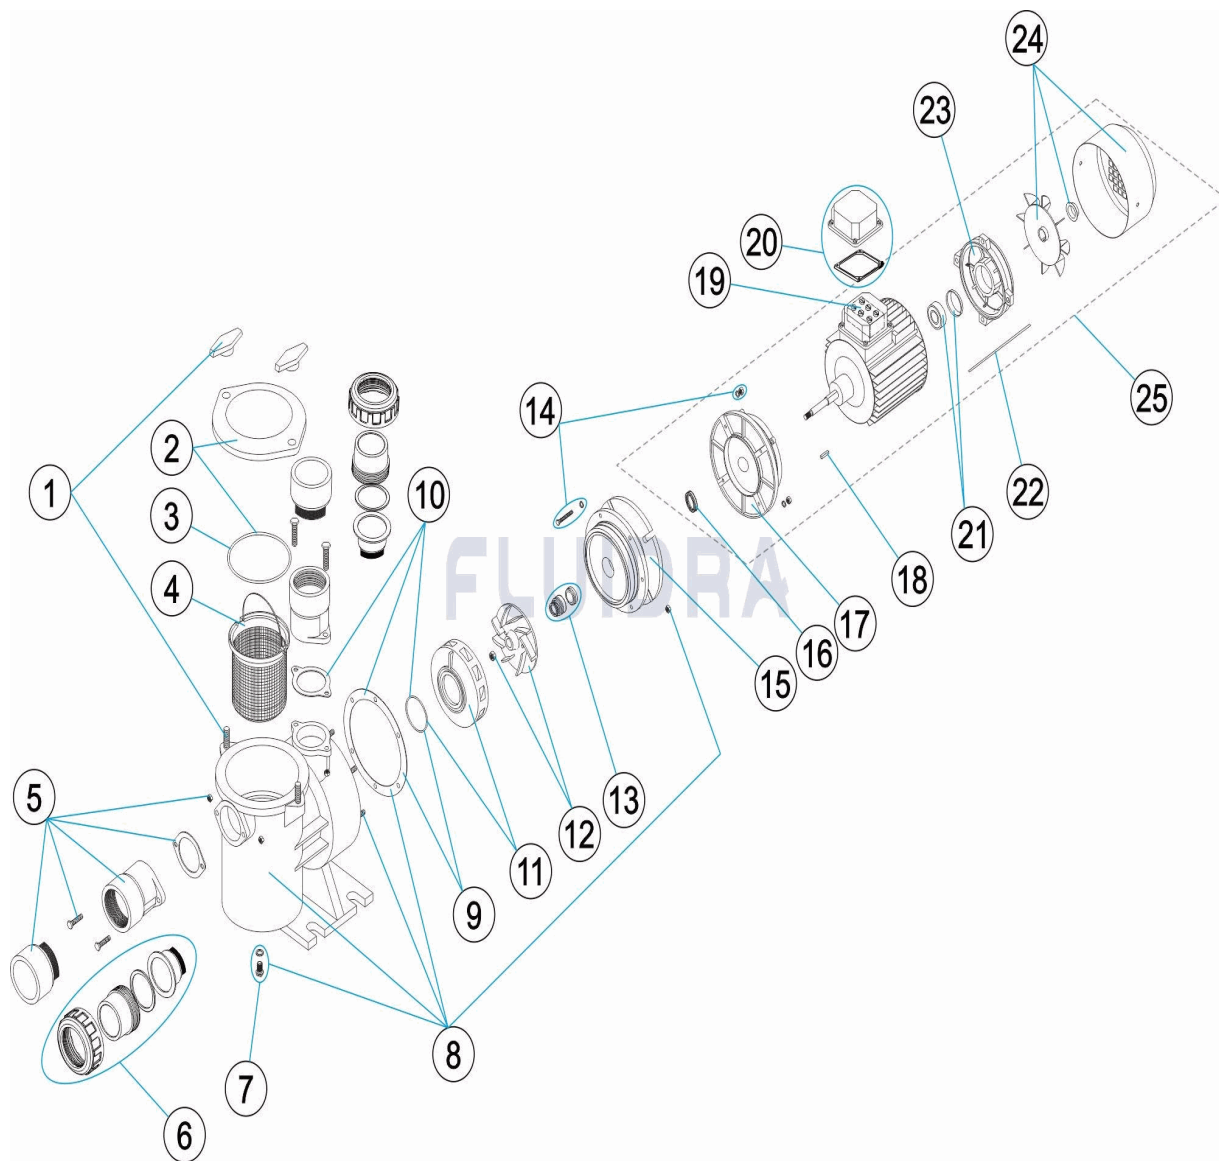

CODICE **01235, 01236, 01237, 01238, 01239, 01240, 01241**

DESCRIZIONE: **POMPA AUTOASPIRANTE BRONZO BAIKAL SP-3000**

ITALIANO

POS	CODICE	DESCRIZIONE	QUANTITA'	POS	CODICE	DESCRIZIONE	QUANTITA'
1	* 4405010501	CHIUSURA PREFILTRO 2HP		10	* 4405010525	GUARNIZIONI POMPA 3-5,5 HP	
1	* 4405010502	CHIUSURA PREFILTRO 3-5,5 HP		11	* 4405050207	DIFFUSORE 2 HP	
2	* 4405050201	COPERCHIO PREFILTRO 2 HP		11	* 4405050208	DIFFUSORE 3 HP BRONCE	
2	* 4405050202	COPERCHIO PREFILTRO 3-5,5 HP		11	* 4405050209	DIFFUSORE 4 - 5,5 HP BRONCE	
3	* 4405010526	GUARNIZIONI 2 HP		12	* 4405050210	RUOTA 2 HP BRONCE	
3	* 4405010527	GUARNIZIONI 3 - 5,5 HP		12	* 4405050211	RUOTA 3 HP BRONCE	
4	* 4405010505	CESTO PREFILTRO 2 HP		12	* 4405050016	RUOTA 3 HP 60 HZ BRONCE	
4	* 4405010506	CESTO PREFILTRO 3 - 5,5 HP		12	* 4405050212	RUOTA 4 HP BRONCE	
5	* 4405050205	RACCORDO ASPIRAZIONE/MANDATA 3 HP		12	* 4405050020	RUOTA 4 HP BRONCE 60 HZ	
5	* 4405050206	RACCORDO ASPIRAZIONE/MANDATA 4 - 5,		12	* 4405050213	RUOTA 5,5 HP BRONCE	
6	* 4405010509	RACCORDO ASPIRAZIONE/MANDATA 2 HP		12	* 4405050212	RUOTA 4 HP BRONCE	
7	4405020232	TAPPO SPURGO PREFILTRO		13	4405050214	GUARNIZIONE MECCANICA 2-5,5 HP	
8	* 4405050203	CORPO POMBA 2 HP		14	* 4405010530	BULLONERIA SUPPORTO MOTORE 3 - 4 HP	

* SI FACCIA RIFERIMENTO AL FOGLIO DELLE OSSERVAZIONI