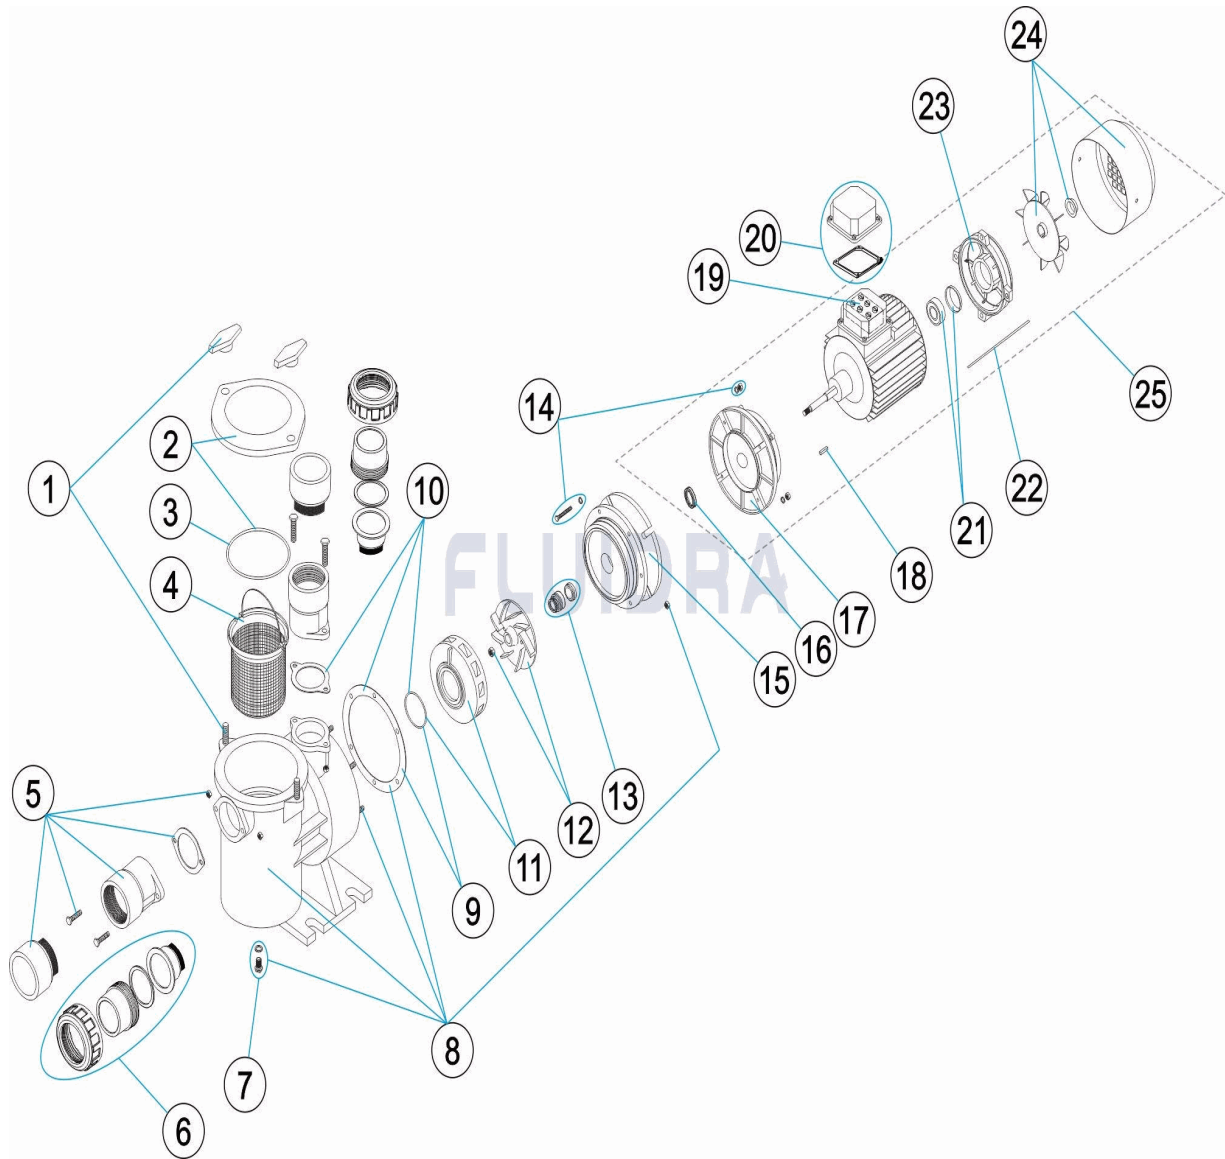

CODE **01235, 01236, 01237, 01238, 01239, 01240, 01241**

DESCRIPTION: **SELF-PRIMING PUMP BRONZE BAIKAL SP-3000**

ENGLISH

POS	CODE	DESCRIPTION	QUANTITY	POS	CODE	DESCRIPTION	QUANTITY
1	* 4405010501	PRE-FILTER CLOSURE 2HP		10	* 4405010525	PUMP GASKETS 3 HP TO 5.5 HP	
1	* 4405010502	PRE-FILTER CLOSURE FOR 3 HP TO 5.5 HF		11	* 4405050207	DIFFUSOR 2 HP	
2	* 4405050201	PRE-FILTER COVER 2 HP		11	* 4405050208	DIFFUSOR 3 HP BRONZE	
2	* 4405050202	PRE-FILTER COVER 3 HP TO 5.5 HP		11	* 4405050209	DIFFUSOR 4 - 5,5 HP BRONZE	
3	* 4405010526	GASKETS 2 HP		12	* 4405050210	IMPELLER 2 HP BRONZE	
3	* 4405010527	GASKETS 3 - 5,5 HP		12	* 4405050211	IMPELLER 3 HP BRONZE	
4	* 4405010505	PRE-FILTER BASKET 2 HP		12	* 4405050016	IMPELLER 3 HP 60 HZ BRONZE	
4	* 4405010506	PRE-FILTER BASKET 3 - 5,5 HP		12	* 4405050212	IMPELLER 4 HP BRONZE	
5	* 4405050205	SUCTION/RETURN UNION 3 HP		12	* 4405050020	IMPELLER 4 HP BRONZE 60 HZ	
5	* 4405050206	SUCTION/RETURN UNION 4 - 5,5 HP		12	* 4405050213	IMPELLER 5,5 HP BRONZE	
6	* 4405010509	SUCTION/RETURN UNION 2 HP		12	* 4405050212	IMPELLER 4 HP BRONZE	
7	4405020232	PRE-FILTER DRAIN PLUG		13	4405050214	MECHANICAL SEAL 2-5,5 HP	
8	* 4405050203	PUMP BODY 2 HP		14	* 4405010530	MOTOR BRACKET BOLTS 3 - 4 HP	

* SEE OBSERVATIONS SHEET